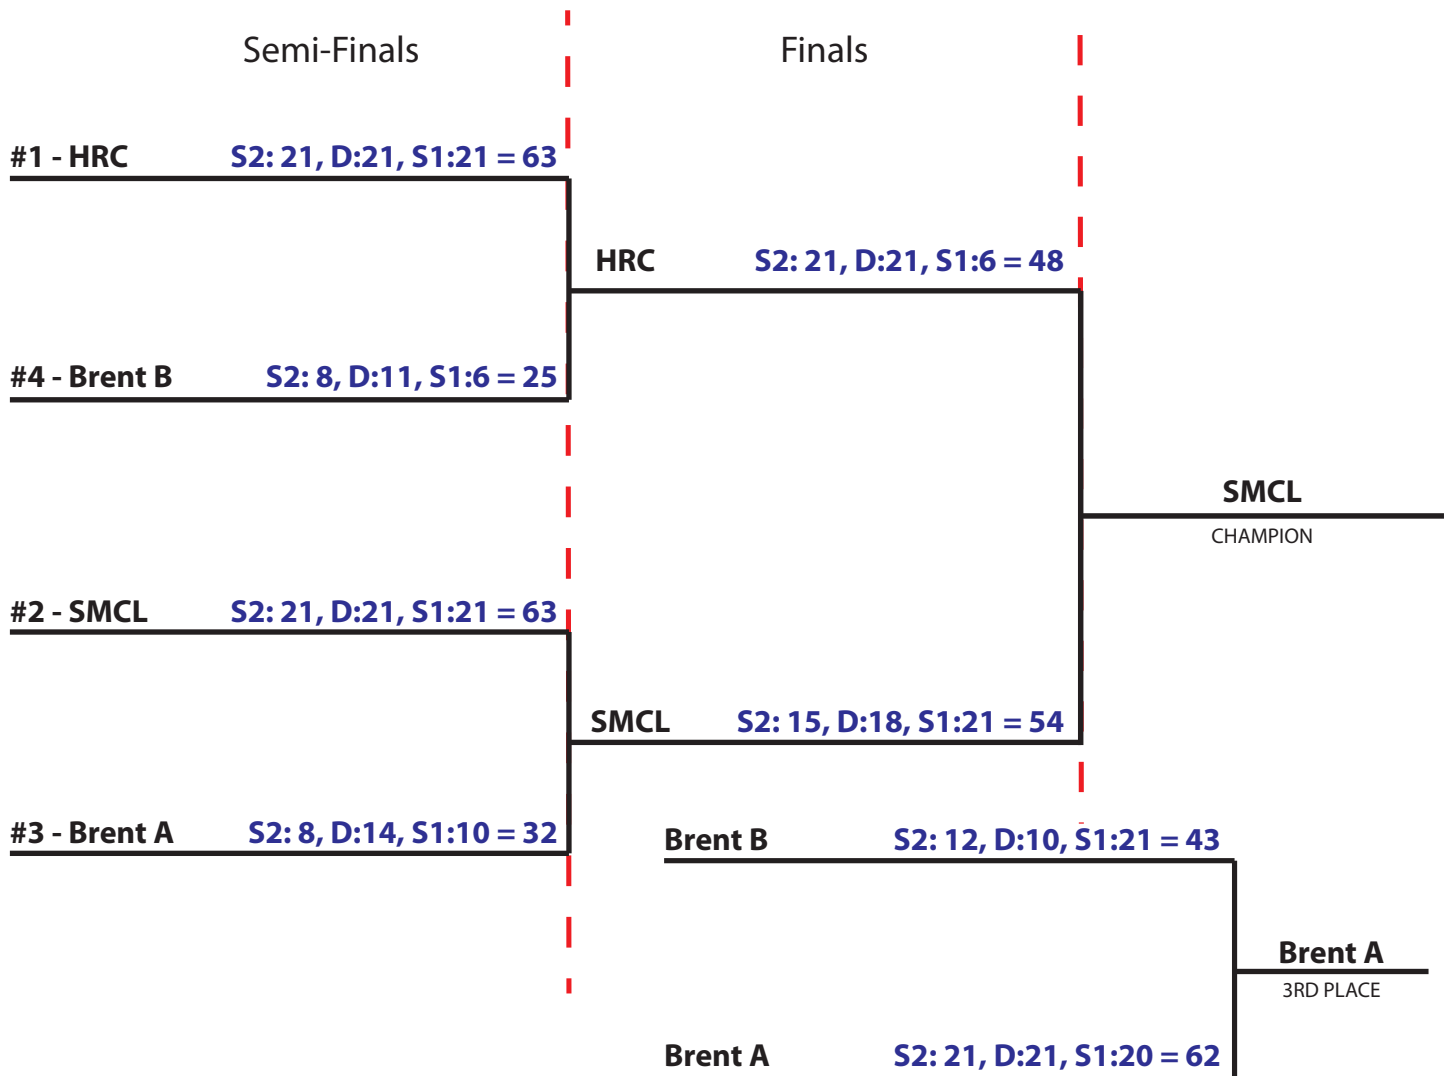

LSMS BADMINTON PLAY-OFF 2020

MIDDLE SCHOOL GIRLS

FINAL STANDING

Champion: **Holy Rosary College**
Runner-Up: **St. Michael's College of Laguna**
3rd Place: **St. Pedro Poveda College, Team A**
4th Place: **St. Pedro Poveda College, Team B**

LSMS BADMINTON PLAY-OFF 2020

MIDDLE SCHOOL BOYS

FINAL STANDING

Champion: **St. Michael's College of Laguna**

Runner-Up: **Holy Rosary College**

3rd Place: **Brent International School Manila, Team A**

4th Place: **Brent International School Manila, Team B**