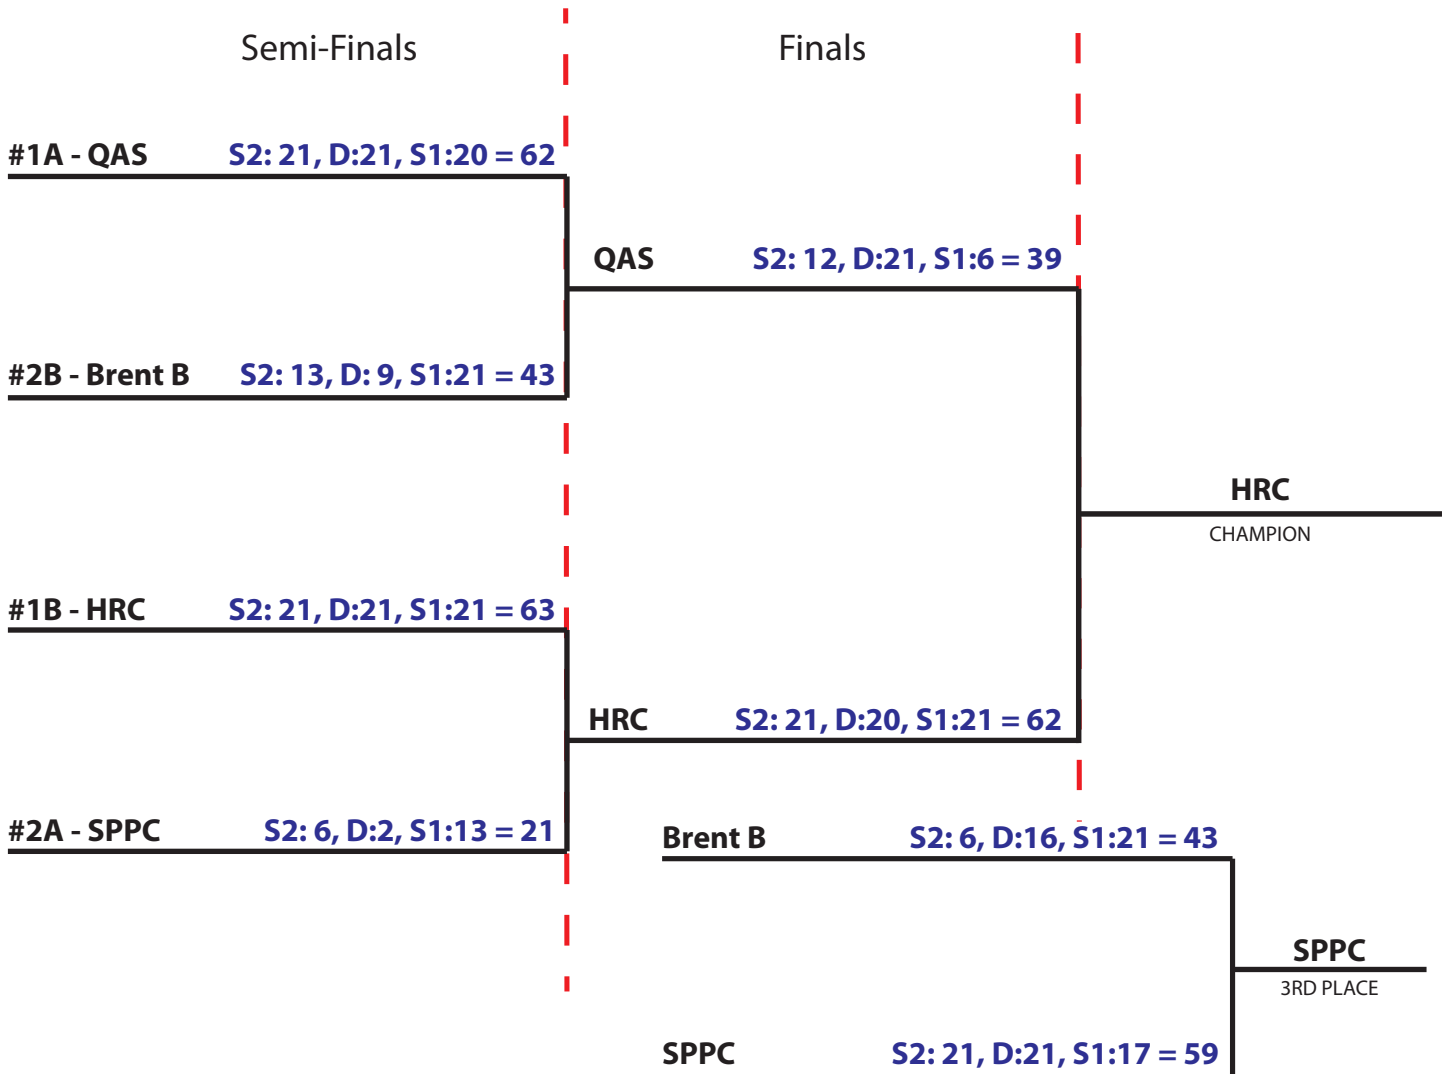

LSMS BADMINTON PLAY-OFF 2020

UPPER SCHOOL GIRLS

FINAL STANDING

Champion: **Holy Rosary College**

Runner-Up: **Queen Anne School**

3rd Place: **St. Pedro Poveda College**

4th Place: **Brent International School Manila, Team B**