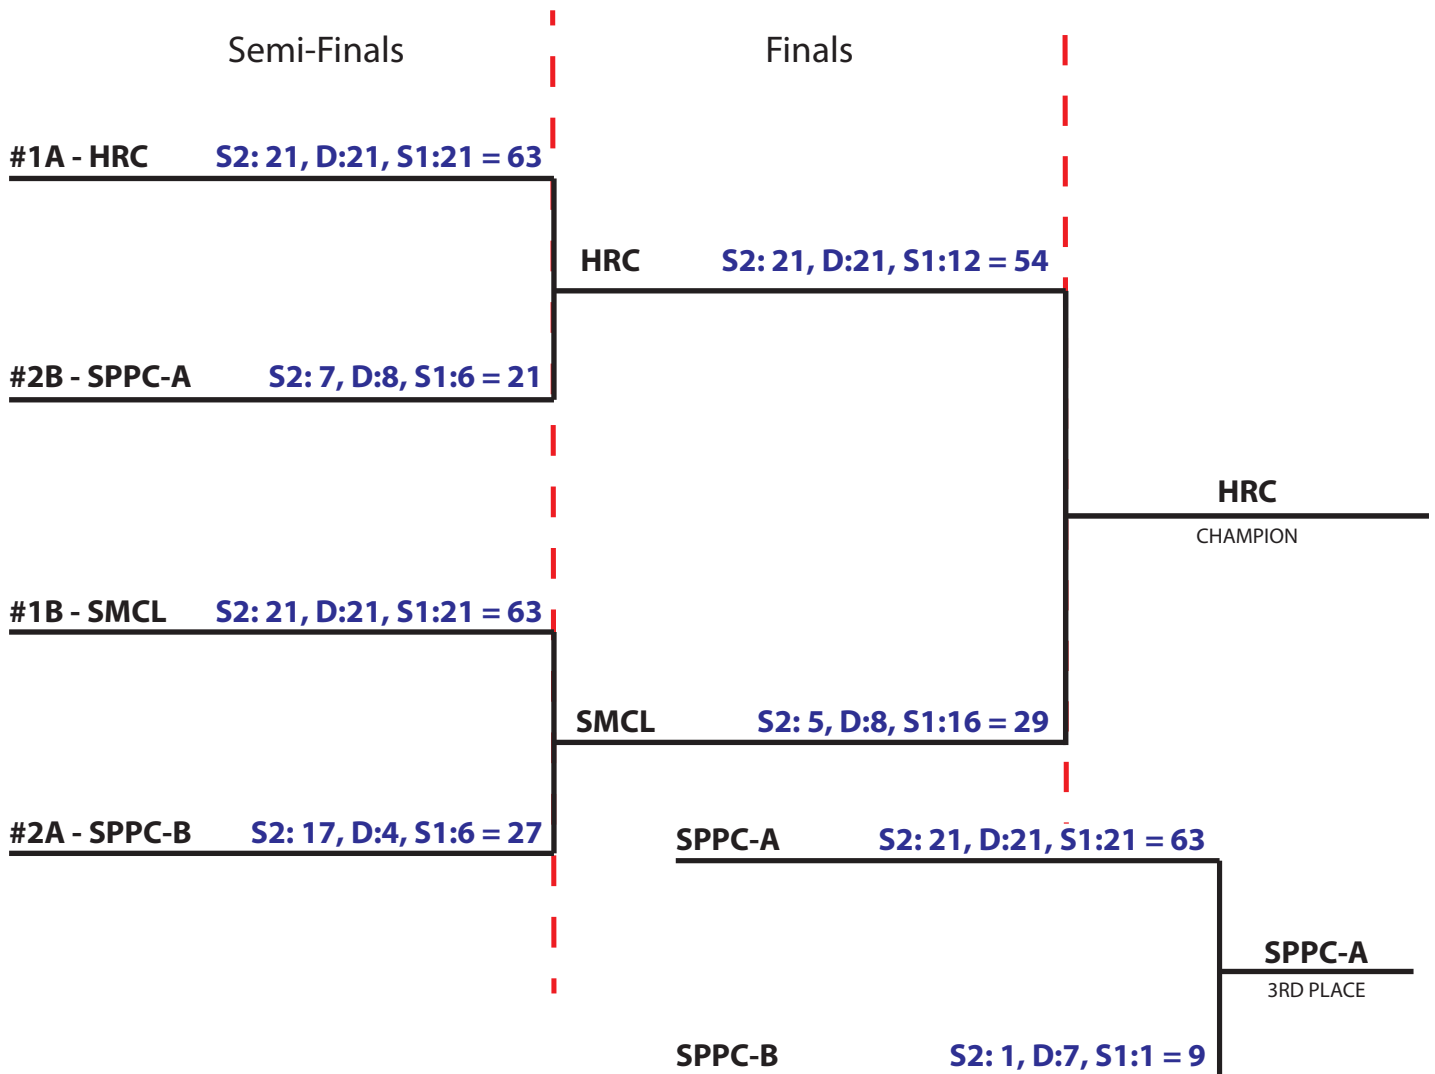

LEAGUE OF SOUTHERN MANILA SCHOOL

Brent International School Manila

Brentville Subd., Brgy. Mamplasan, Biñan, Laguna 4024 Philippines

☎ (+63 49) 513-4330 to 33 🏆 (+63 2) 8779-5140 local 421 and 422

✉ activities@brent.edu.ph

LSMS BADMINTON PLAY-OFF 2020

MIDDLE SCHOOL GIRLS

FINAL STANDING

Champion: **Holy Rosary College**
Runner-Up: **St. Michael's College of Laguna**
3rd Place: **St. Pedro Poveda College, Team A**
4th Place: **St. Pedro Poveda College, Team B**

LSMS BADMINTON PLAY-OFF 2020

MIDDLE SCHOOL BOYS

FINAL STANDING

Champion: **St. Michael's College of Laguna**

Runner-Up: **Holy Rosary College**

3rd Place: **Brent International School Manila, Team A**

4th Place: **Brent International School Manila, Team B**