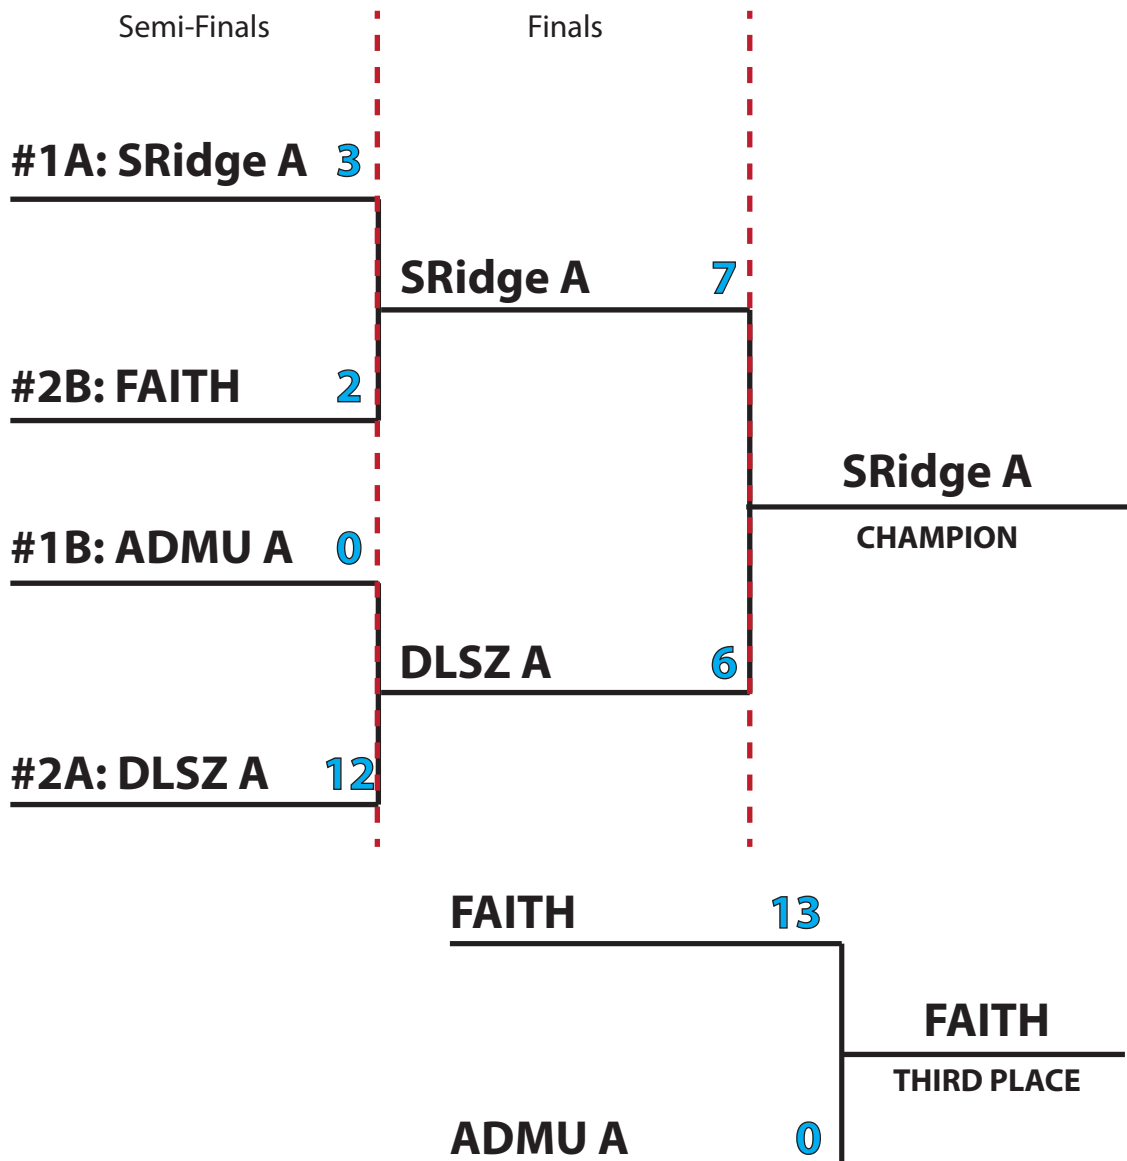

LEAGUE OF SOUTHERN MANILA SCHOOL

Brent International School Manila

Brentville Subd., Brgy. Mamplasan, Biñan, Laguna 4024 Philippines

☎ (+63 49) 513-4330 to 33 🏠 (+63 2) 8779-5140 local 421 and 422

✉ activities@brent.edu.ph

United Baseball League

Upper School Boys Division I

- Champion: **PAREF Southridge School, Team A**
- Runner-Up: **De La Salle Zobel, Team A**
- 3rd Place: **First Asia Institute of Technology and Humanities**
- 4th Place: **Ateneo de Manila University, Team A**