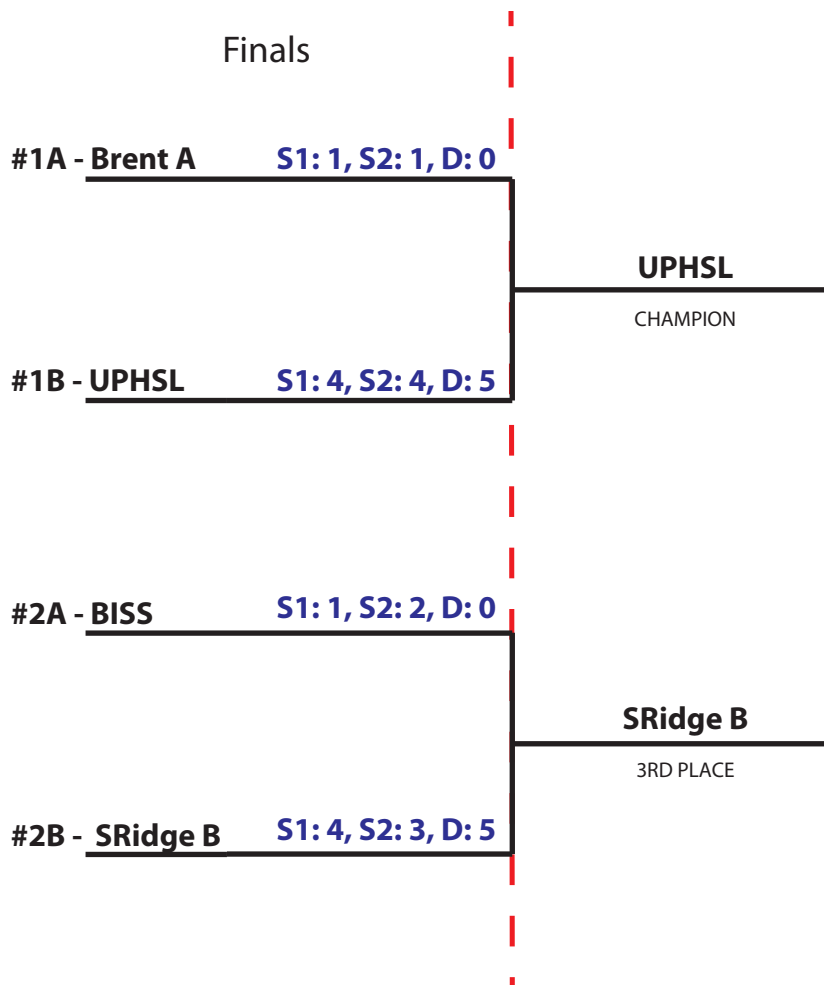

LEAGUE OF SOUTHERN MANILA SCHOOL

Brent International School Manila

Brentville Subd., Brgy. Mamplasan, Biñan, Laguna 4024 Philippines

☎ (+63 49) 511-4330 to 33 ☎ (+63 2) 779-5140 local 421 and 422

✉ activities@brent.edu.ph

LSMS TENNIS PLAY-OFF 2019 - 2020

Upper School Boys

FINAL STANDING

Champion: **University of Perpetual Help, Sys. Laguna**
Runner-Up: **Brent International School Manila**
3rd Place: **PAREF Southridge School**
4th Place: **Brent International School Subic**

LSMS TENNIS PLAY-OFF 2019 - 2020

Upper School Girls

FINAL STANDING

Champion:

PAREF Woodrose School, Team A

Runner-Up:

**Brent International School Manila,
Team A**

3rd Place: