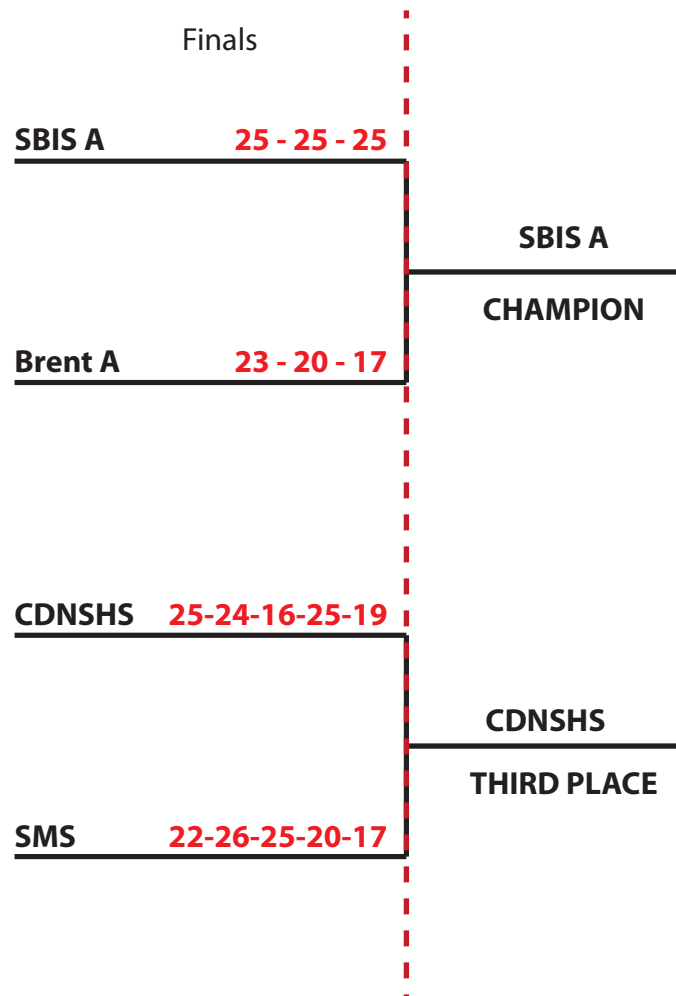

LEAGUE OF SOUTHERN MANILA SCHOOL

Brent International School Manila

Brentville Subd., Brgy. Mamplasan, Biñan, Laguna 4024 Philippines

☎ (+63 49) 544-5100 to 01 🦁 (+63 2) 779-5140 to 46 local 421 and 422

✉ activities@brent.edu.ph

LSMS Pocket Volleyball 2019

High School Boys Division I

Champion: **Saint Benilde International School, Team A**

Runner-Up: **Brent International School Manila**

3rd Place: **Casa del Niño Science High School**

4th Place: **Southernside Montessori School**

MOST VALUABLE PLAYER

Mark Allen Shane Bañes, SBIS A

MYTHICAL TEAM

1. Mark Allen Shane Bañes, SBIS A
2. John Paul Madrona, SBIS
3. Benjamin Harold Carlson, Brent
4. Lorenzo Dominic Murray Trajano III, Brent
5. Mathew Mallillin, CDNSHS
6. Ian Lennard Paul Villarta, SMS