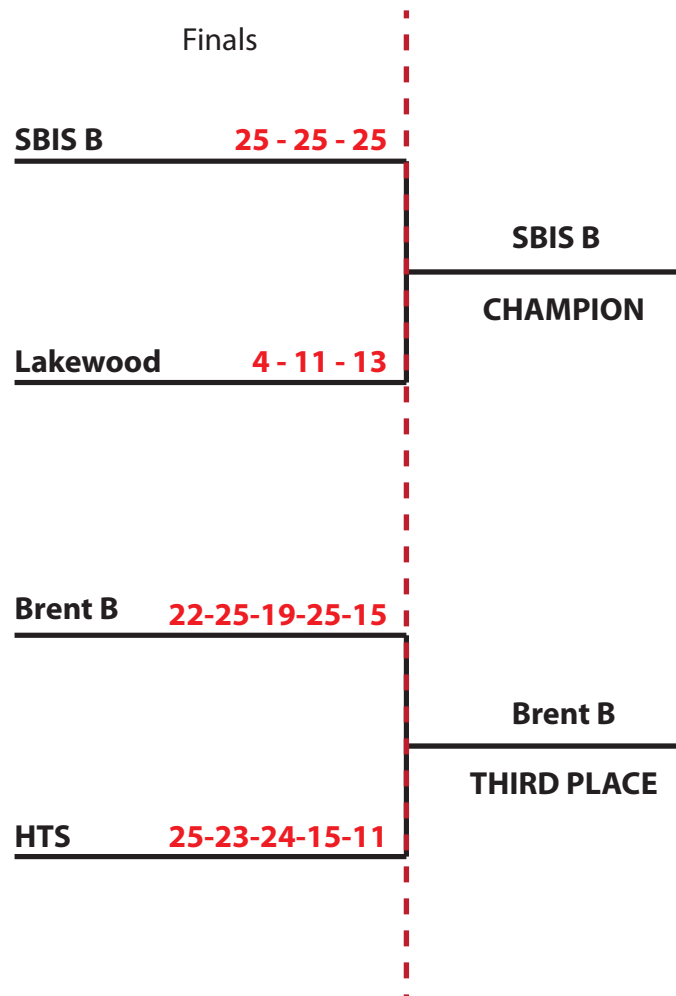

LEAGUE OF SOUTHERN MANILA SCHOOL

Brent International School Manila

Brentville Subd., Brgy. Mamplasan, Biñan, Laguna 4024 Philippines

☎ (+63 49) 544-5100 to 01 🦁 (+63 2) 779-5140 to 46 local 421 and 422

✉ activities@brent.edu.ph

LSMS Pocket Volleyball 2019

High School Boys Division II

Champion: **Saint Benilde International School, Team B**

Runner-Up: **Lakewood School of Alabang**

3rd Place: **Brent International School Manila, Team B**

4th Place: **Holy Trinity School**

MOST VALUABLE PLAYER

Kendrick Limbauan, SBIS B

MYTHICAL TEAM

1. Kendrick Limbauan, SBIS B
2. Jonelle Villanueva, SBIS B
3. Janos Earl B. Duran, Lakewood
4. Daniel M. Cadiz, Lakewood
5. James Raflores, Brent B
6. Renz Jeremiah Geronimo, HTS