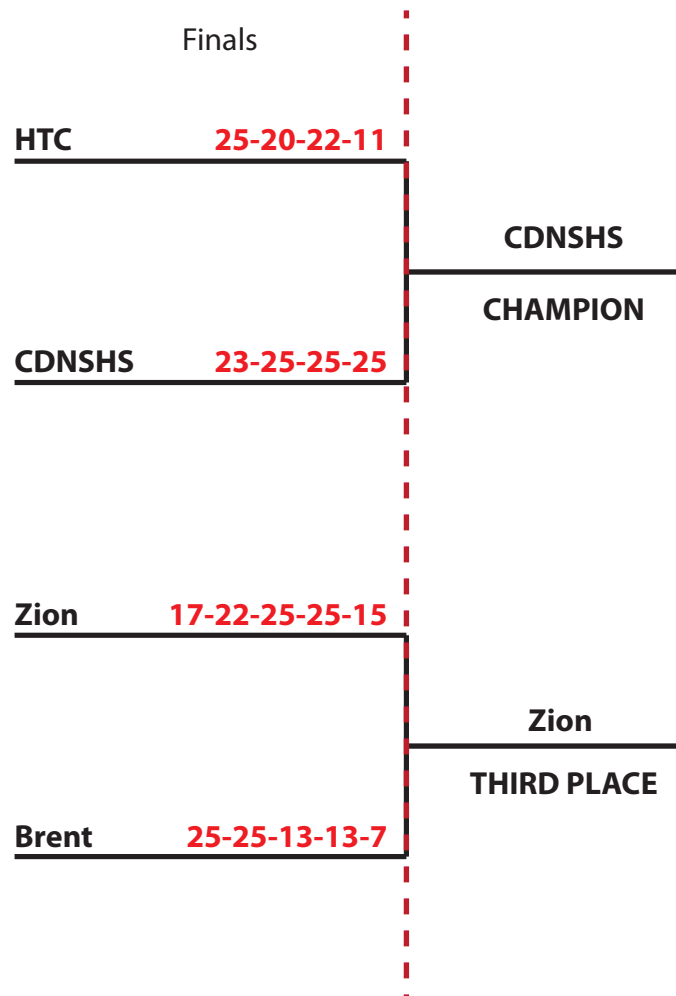

LSMS Pocket Volleyball 2019

High School Girls

Champion: **Casa del Niño Science High School**

Runner-Up: **Holy Trinity School**

3rd Place: **Zion Academy School of Carmona**

4th Place: **Brent International School Manila**