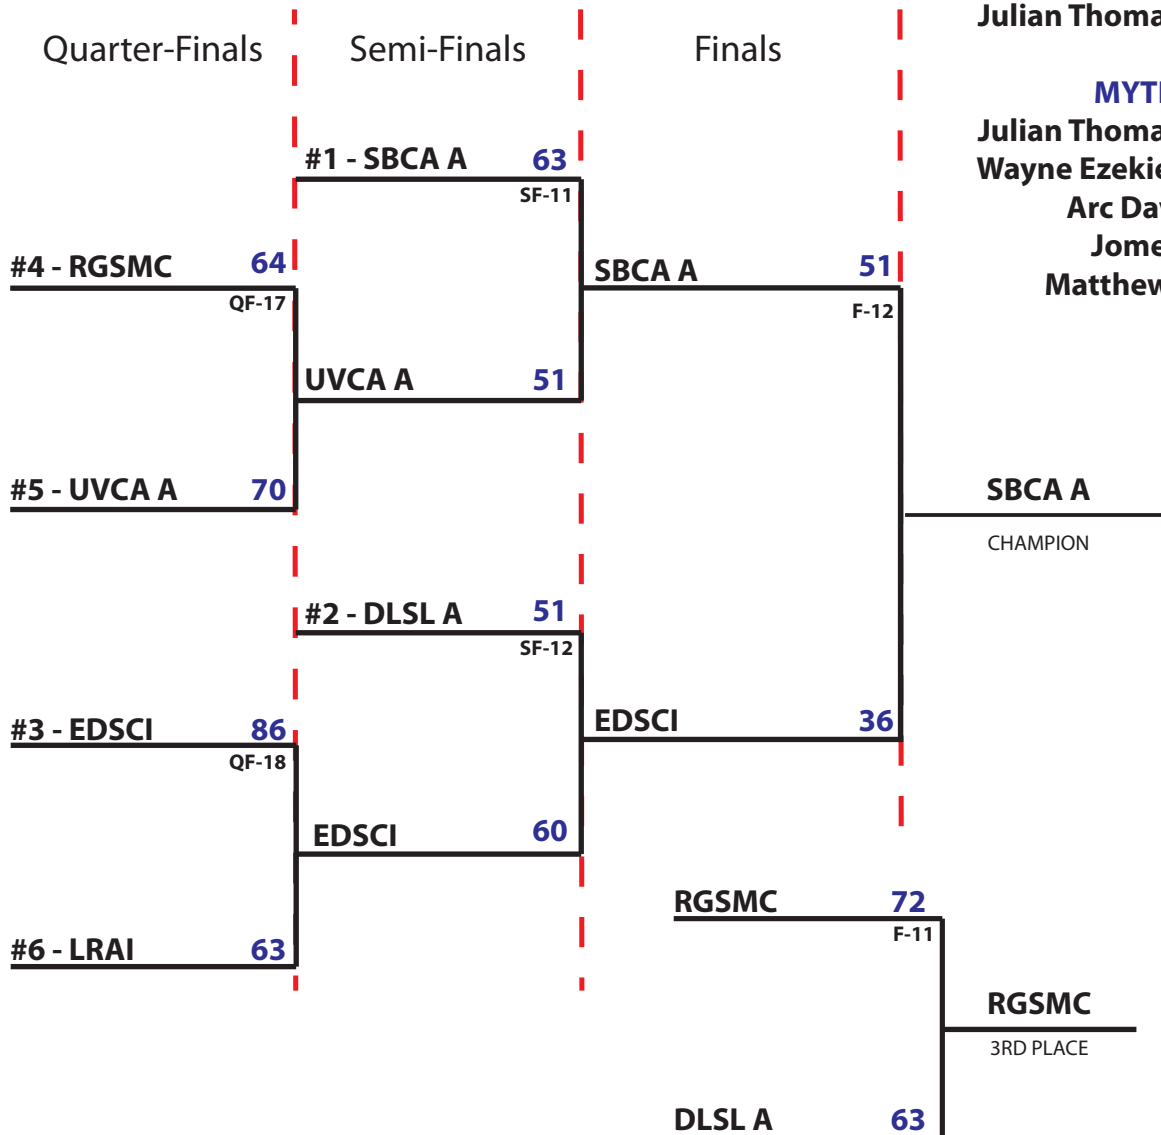

LEAGUE OF SOUTHERN MANILA SCHOOL

Brent International School Manila

Brentville Subd., Brgy. Mamplasan, Biñan, Laguna 4024 Philippines

☎ (+63 49) 511-4330 to 33 🌐 (+63 2) 779-5140 local 421 and 422

✉ activities@brent.edu.ph

LSMS BASKETBALL PLAY-OFF 2018-19

Middle School Boys - 8

FINAL STANDING

Champion: **San Beda College Alabang, Team A**

Runner-Up: **Escuela de Sophia of Caloocan, Inc.**

3rd Place: **Rich Golden Shower Montessori Center**

4th Place: **De La Salle Lipa, Team A**

MOST VALUABLE PLAYER

Julian Thomas A. Mallillin, SBCA A

MYTHICAL TEAM

Julian Thomas A. Mallillin, SBCA A

Wayne Ezekiel R. Valencia, SBCA A

Arc Dave Male, EDSCI

Jome Yap, RGSMC

Matthew Rubico, DLSSL A