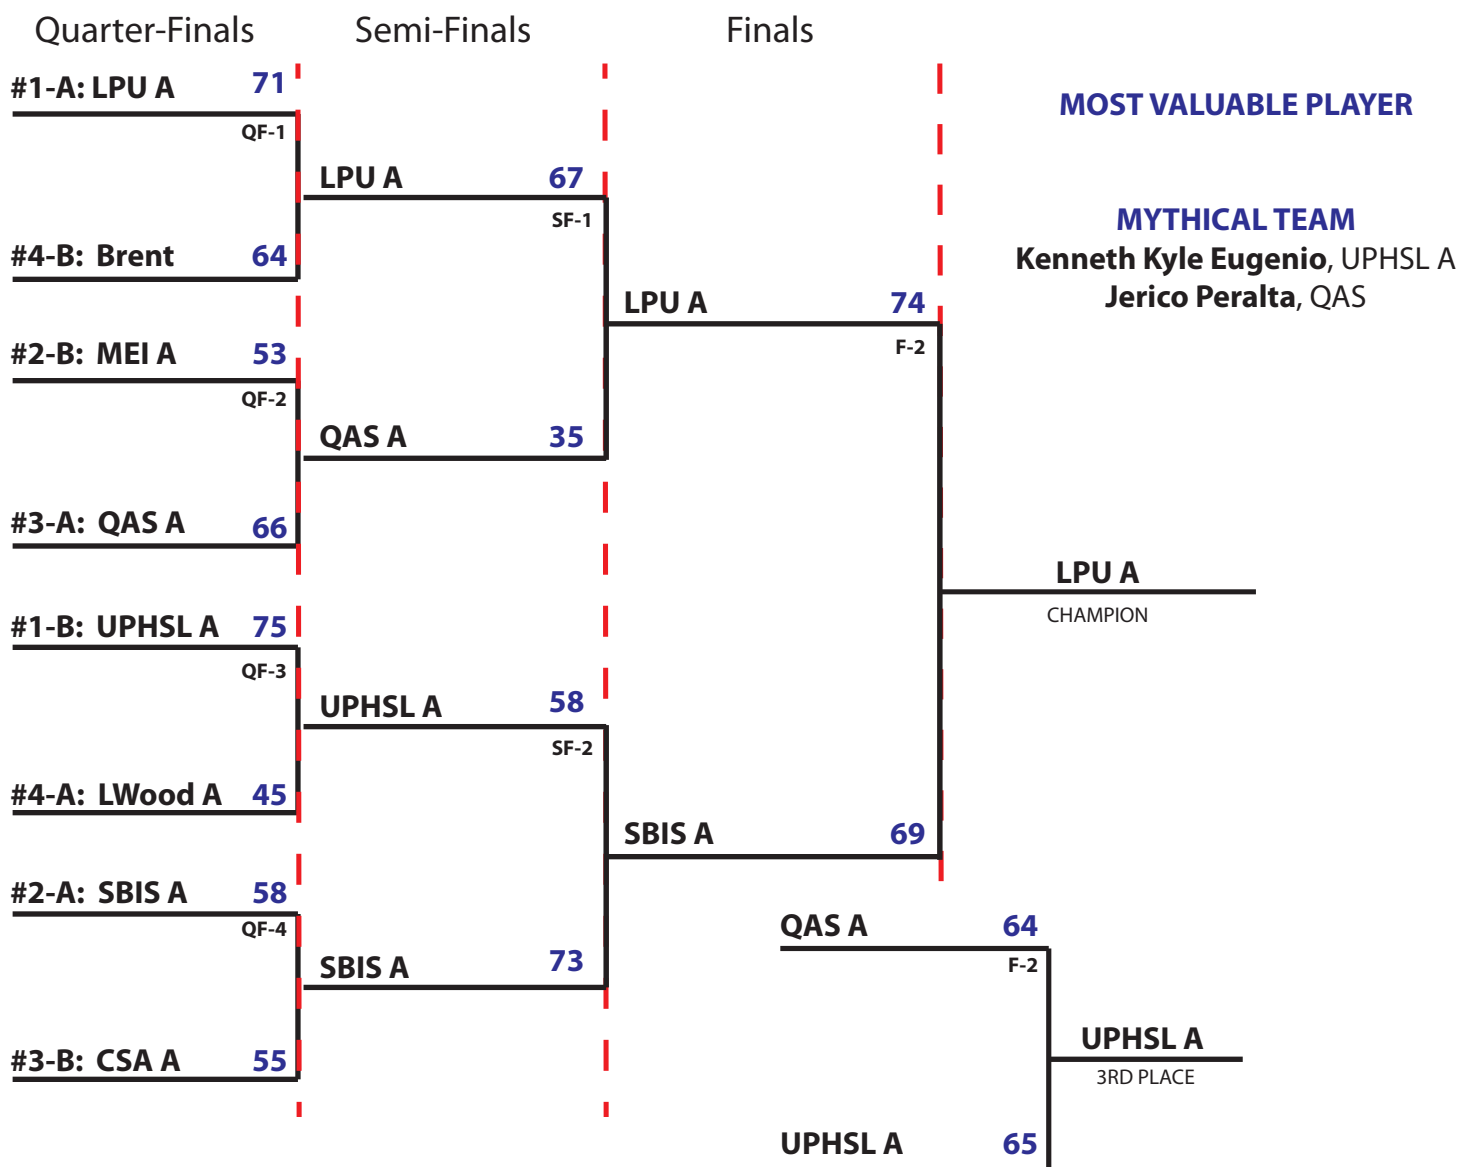

LSMS BASKETBALL PLAY-OFF 2018-19 Upper School Boys - Division I

FINAL STANDING

Champion: **Lyceum of the Philippines University, Team A**
 Runner-Up: **Saint Benilde International School, Team A**
 3rd Place: **University of Perpetual Help, System Laguna - Team A**
 4th Place: **Queen Anne School of Sta. Rosa**