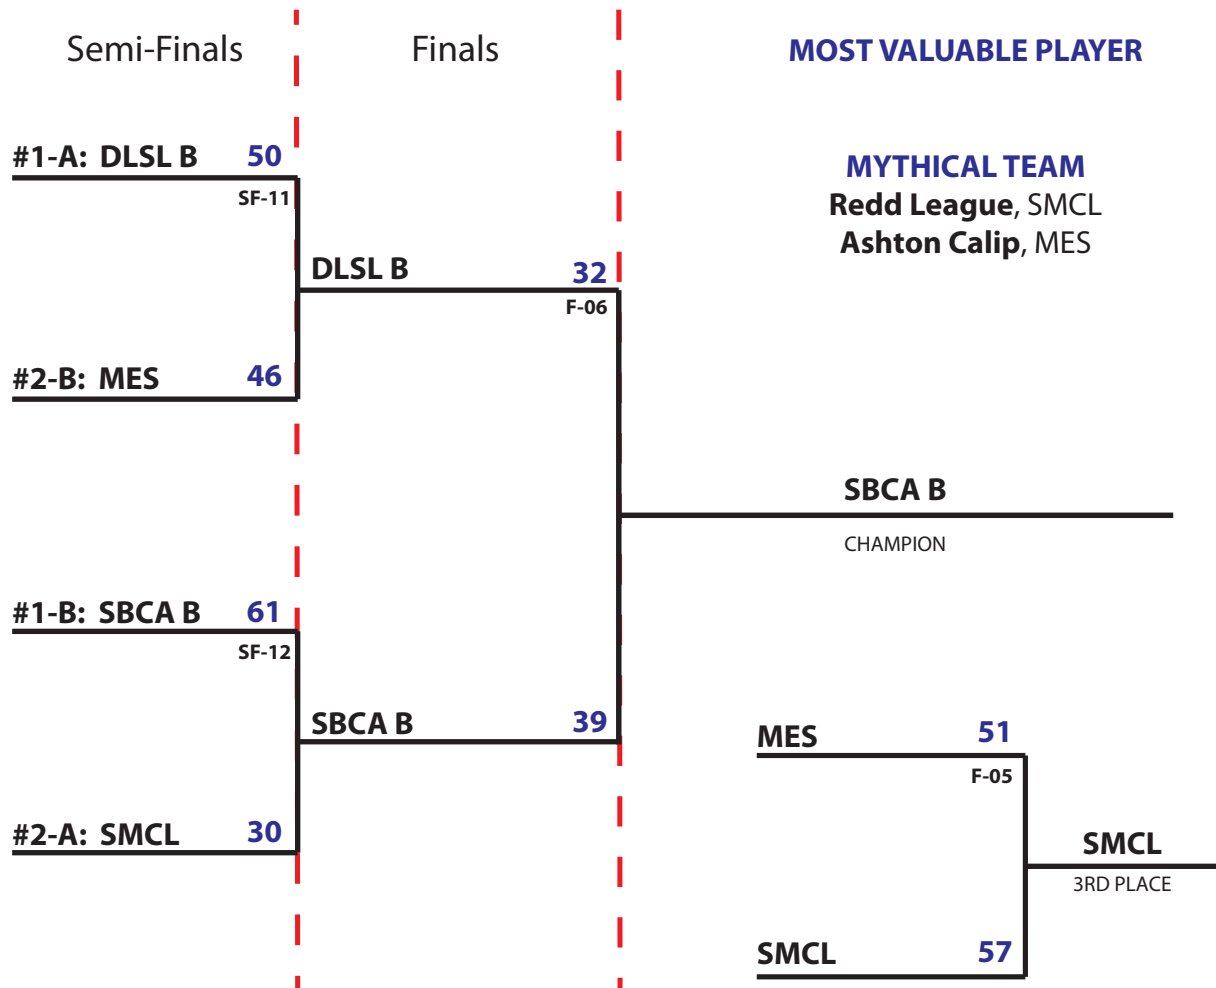

LEAGUE OF SOUTHERN MANILA SCHOOL

Brent International School Manila

Brentville Subd., Brgy. Mamplasan, Biñan, Laguna 4024 Philippines

☎ (+63 49) 511-4330 to 33 🌐 (+63 2) 779-5140 local 421 and 422

✉ activities@brent.edu.ph

LSMS BASKETBALL PLAY-OFF 2018-19

Middle School Boys 6

FINAL STANDING

Champion: **San Beda College Alabang, Team B**

Runner-Up: **De La Salle Lipa, Team B**

3rd Place: **Saint Michael's College of Laguna**

4th Place: **Mater Ecclesiae School**