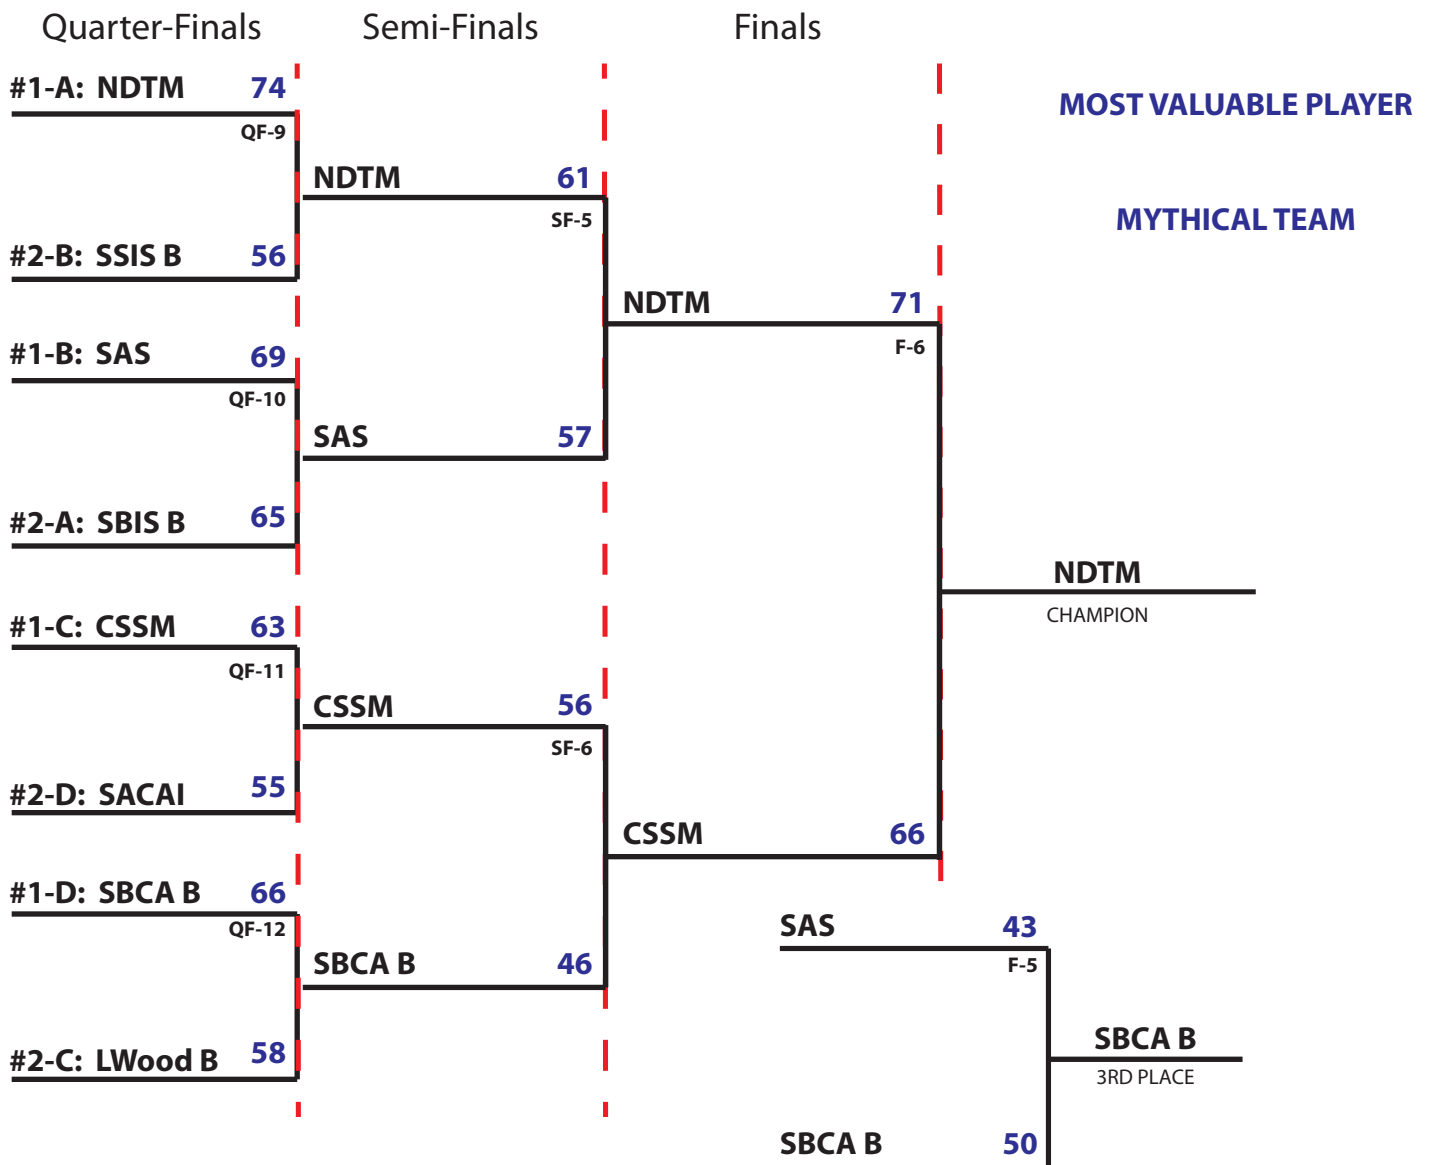

LEAGUE OF SOUTHERN MANILA SCHOOL

Brent International School Manila

Brentville Subd., Brgy. Mamplasan, Biñan, Laguna 4024 Philippines

☎ (+63 49) 511-4330 to 33 🌐 (+63 2) 779-5140 local 421 and 422

✉ activities@brent.edu.ph

LSMS BASKETBALL PLAY-OFF 2018-19

Upper School Boys - Division III FINAL STANDING

Champion: **Notre Dame of Trece Martires**
Runner-Up: **Cavite School of Saint Mark**
3rd Place: **San Beda College Alabang, Team A**
4th Place: **Saint Andrew's School**