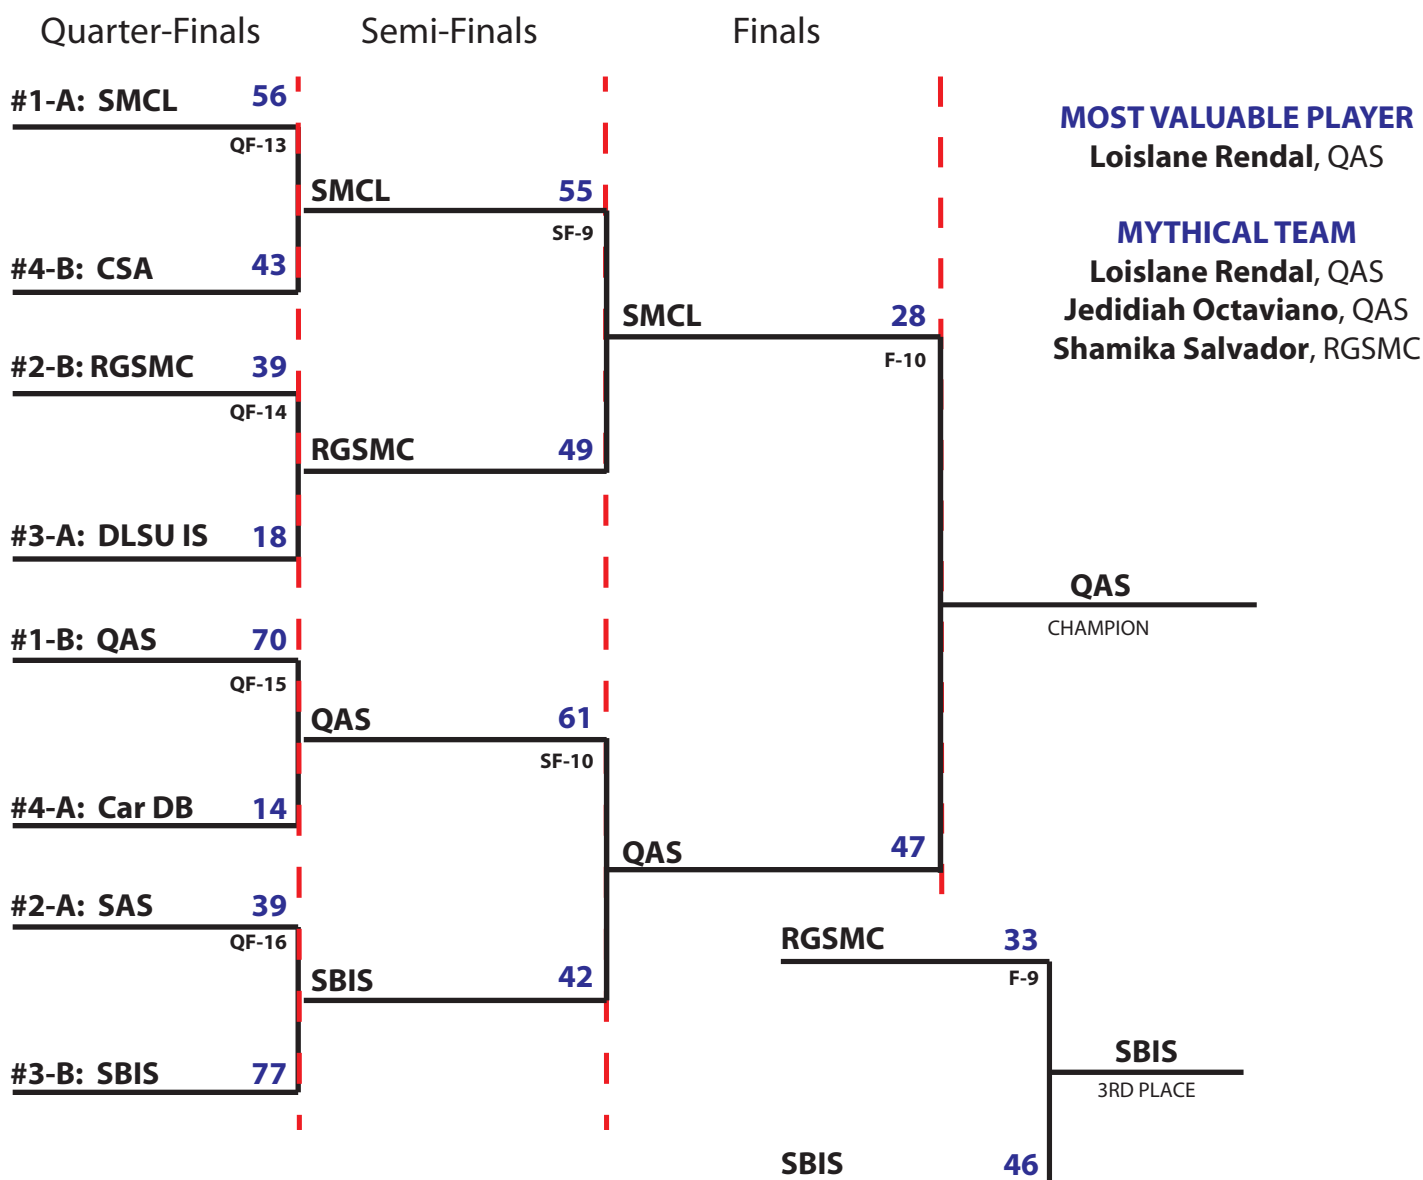

LEAGUE OF SOUTHERN MANILA SCHOOL

Brent International School Manila
Brentville Subd., Brgy. Mamplasan, Biñan, Laguna 4024 Philippines
(+63 49) 511-4330 to 33 (+63 2) 779-5140 local 421 and 422
activities@brent.edu.ph

LSMS BASKETBALL PLAY-OFF 2018-19

Upper School Girls - Division II

FINAL STANDING

- Champion: **Queen Anne School of Sta. Rosa**
- Runner-Up: **Saint Michael's College of Laguna**
- 3rd Place: **Saint Benilde International School, Team A**
- 4th Place: **Rich Golden Shower Montessori Center**

Final Ranking: #5-A vs. #5-B