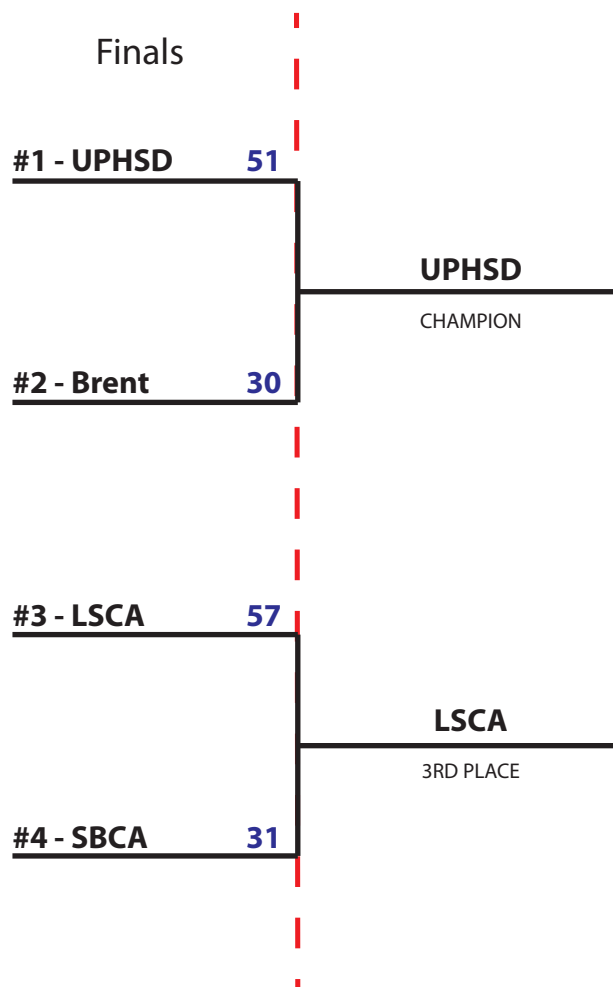

LEAGUE OF SOUTHERN MANILA SCHOOL

Brent International School Manila

Brentville Subd., Brgy. Mamlasan, Biñan, Laguna 4024 Philippines

☎ (+63 49) 511-4330 to 33 🌐 (+63 2) 779-5140 local 421 and 422

✉ activities@brent.edu.ph

LSMS BASKETBALL PLAY-OFF 2018-19

Upper School Girls - Division I

FINAL STANDING

Champion: **University of Perpetual Help, Sys. Dalta**
Runner-Up: **Brent International School Manila**
3rd Place: **La Salle College Antipolo**
4th Place: **San Beda College Alabang**

MOST VALUABLE PLAYER

JC Kyla Talamayan, UPHSD

MYTHICAL TEAM

JC Kyla Talamayan, UPHSD
Milos Nazarene Magaro, UPHSD

Macy O'Hara, Brent
Sugar Concepcion, LSCA
Adelai Marquez, SBCA