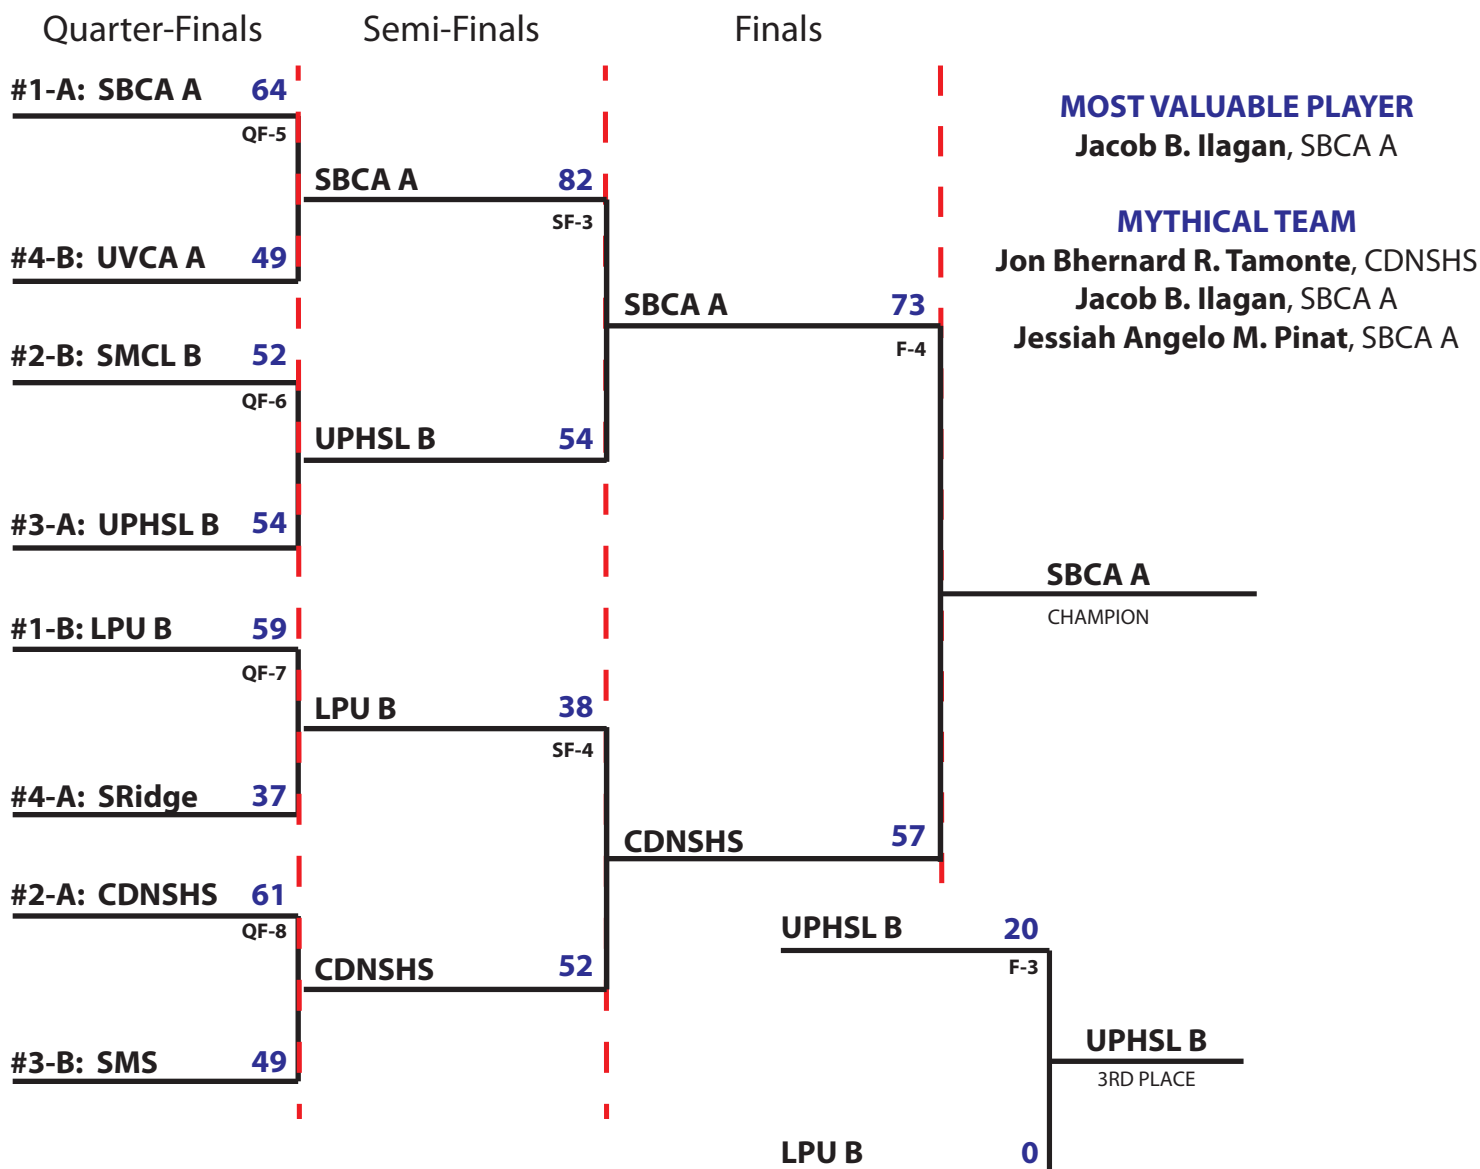

LSMS BASKETBALL PLAY-OFF 2018-19 Upper School Boys - Division I

FINAL STANDING

Champion: **Lyceum of the Philippines University, Team A**
 Runner-Up: **Saint Benilde International School, Team A**
 3rd Place: **University of Perpetual Help, System Laguna - Team A**
 4th Place: **Queen Anne School of Sta. Rosa**

LSMS BASKETBALL PLAY-OFF 2018-19

Upper School Boys - Division II

FINAL STANDING

Champion: **San Beda College Alabang, Team A**
Runner-Up: **Casa Del Niño Science High School**
3rd Place: **University of Perpetual Help System Laguna, Team B**
4th Place: **Lyceum of the Philippines University, Team B**