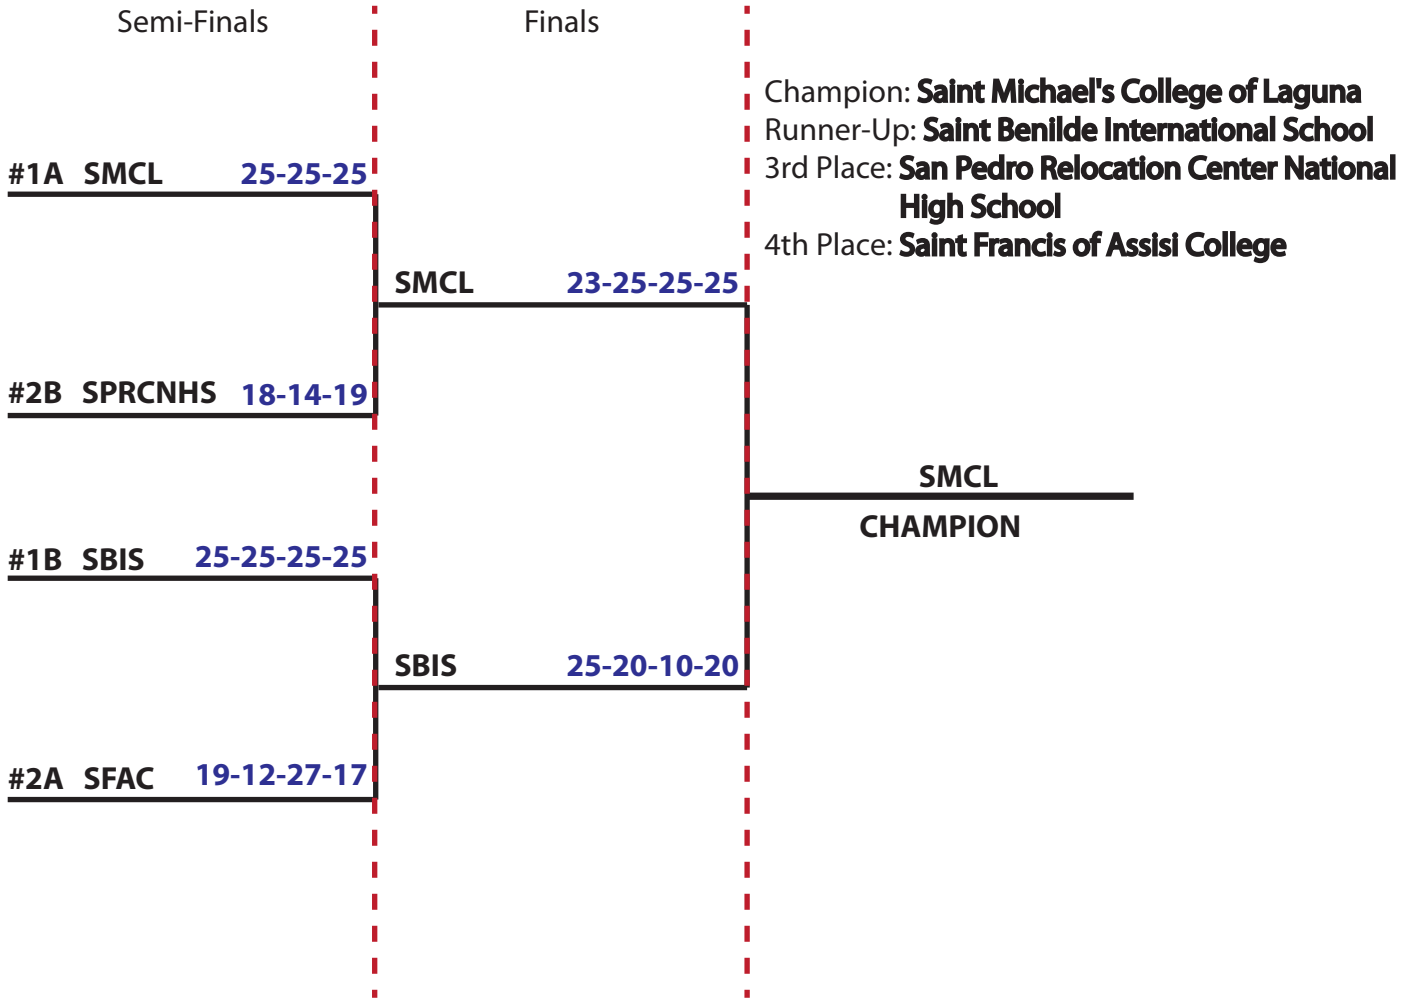

LEAGUE OF SOUTHERN MANILA SCHOOL

Brent International School Manila

Brentville Subd., Brgy. Mamplasan, Biñan, Laguna 4024 Philippines

☎ (+63 49) 576-8284 (+63 2) 697-9043 local 421 and 422

✉ activities@brent.edu.ph

LSMS Volleyball 2014

High School Boys Division II

MOST VALUABLE PLAYER

Novalito Cadacio, SMCL

MYTHICAL TEAM

1. Novalito Cadacio, SMCL
2. Roman Billones, SMCL
3. Keneth Culabat, SBIS
4. Jonas Villarino, SBIS
5. Francis Casas, SPRCNHS
6. John Raphael Sumalinog, SFAC

SPRCNHS 25-20-25-16-15

SFAC 20-25-21-25-13

SPRCNHS
THIRD PLACE