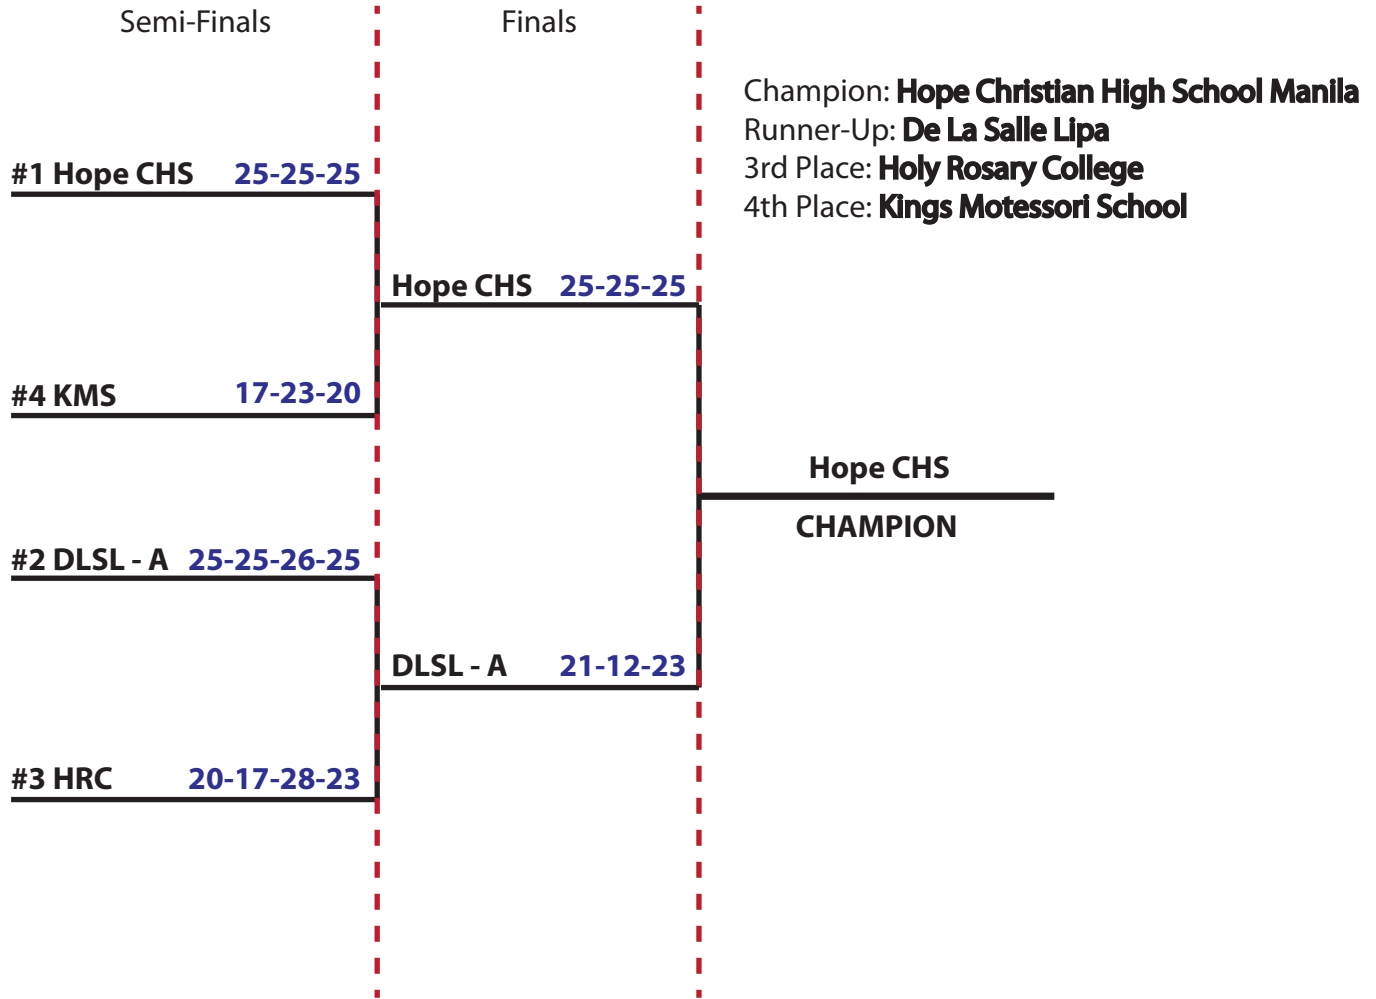

LSMS Volleyball 2014

High School Girls Division I

MOST VALUABLE PLAYER

Justine Dorog, Hope CHS

MYTHICAL TEAM

1. Justine Dorog, Hope CHS
2. Isabel Molde, Hope CHS
3. Jennelle Lo, DLSL
4. Janel Maraguinot, DLSL
5. Juliet Catindig, HRC
6. Norielle Ipac, KMS