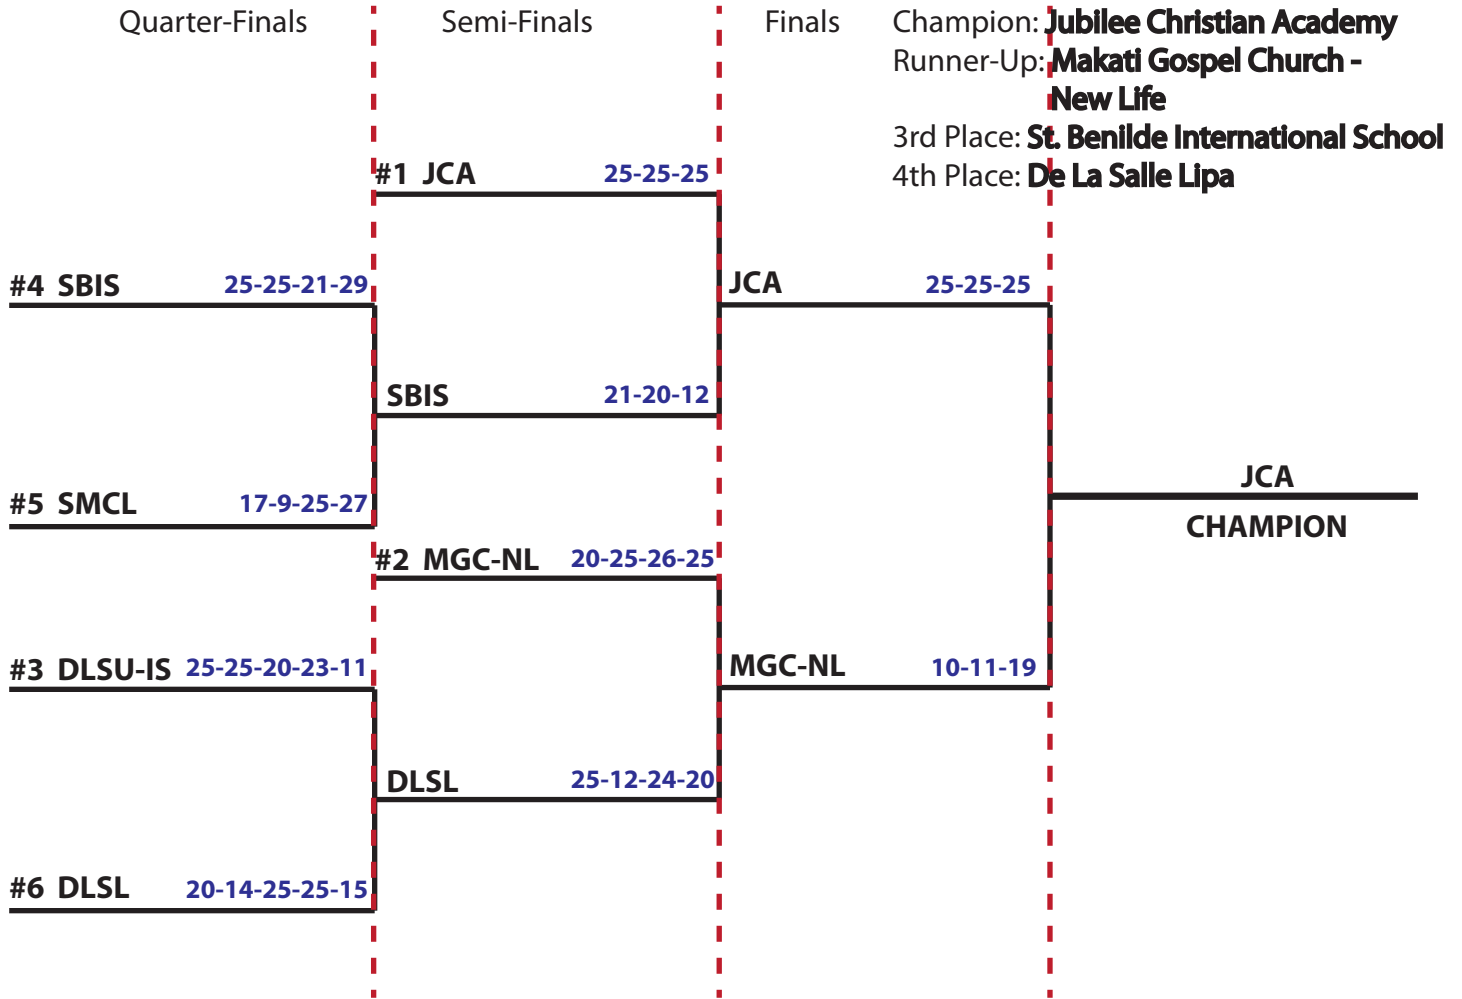

LEAGUE OF SOUTHERN MANILA SCHOOL

Brent International School Manila

Brentville Subd., Brgy. Mamplasan, Biñan, Laguna 4024 Philippines

☎ (+63 49) 576-8284 (+63 2) 697-9043 local 421 and 422

✉ activities@brent.edu.ph

LSMS Volleyball 2014

High School Girls Division II

MOST VALUABLE PLAYER

Patricia Co, JCA

MYTHICAL TEAM

1. Patricia Co, JCA
2. Maelyn Ko, JCA
3. Abigail Marie O. Lim, MGC-NL
4. Seah Thai, MGC-NL
5. Che Che Gaynilo, SBIS
6. Cathleen Joyce Rampas, DLSL