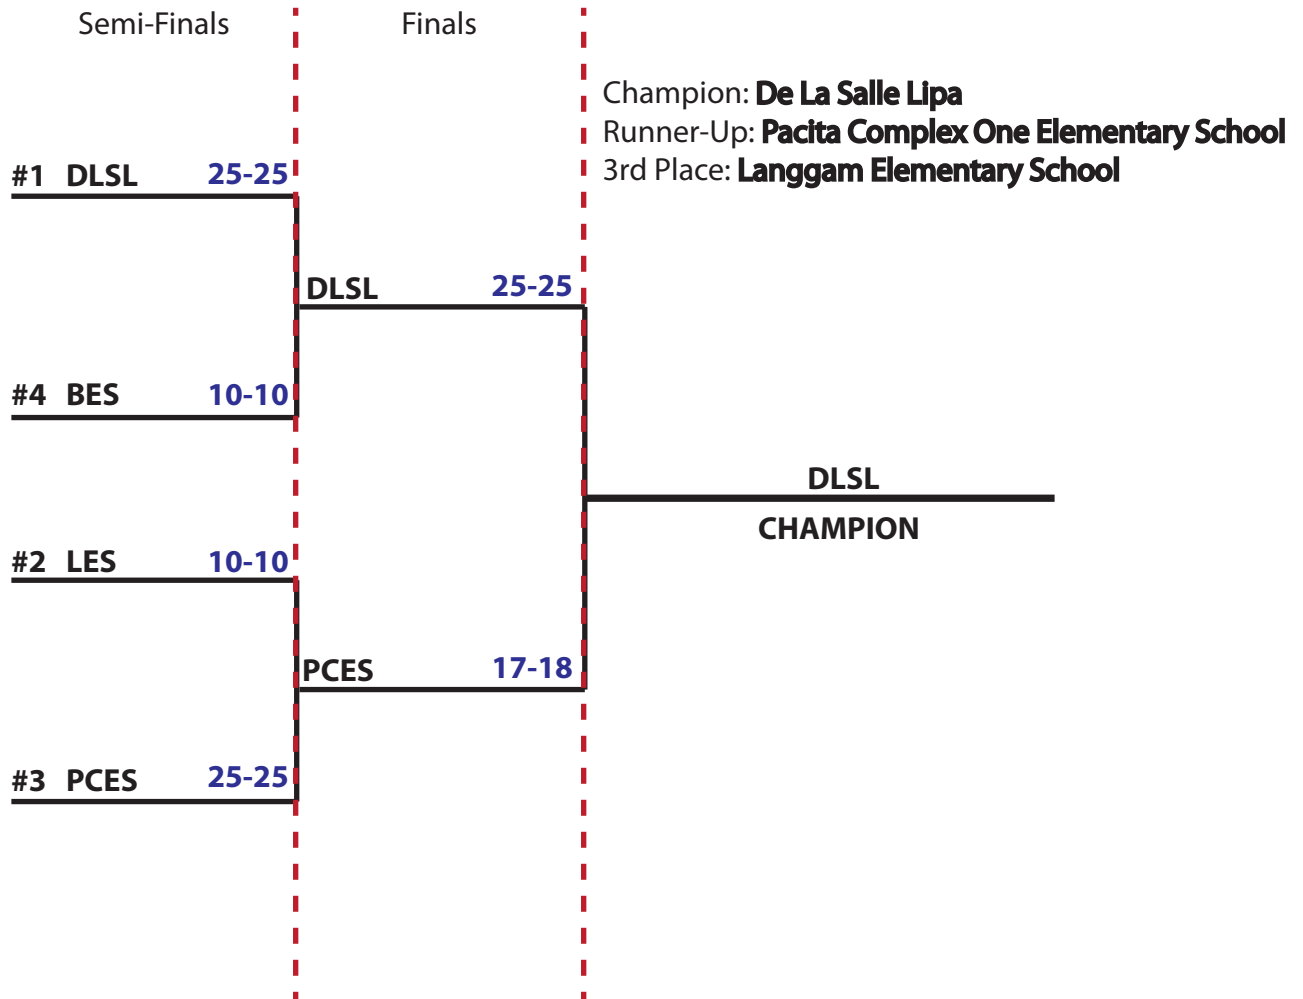

LSMS Volleyball 2014

Grade School Boys Division

MOST VALUABLE PLAYER

Vince Maglinao, DLSL

MYTHICAL TEAM

1. Vince Maglinao, DLSL
2. Jonathan De Castro, DLSL
3. Arjay Rivas, PCES
4. John Peter Lepalam, PCES
5. Jhon Daryl M. Jamolin, LES
6. Jorge G. Bitonio, LES