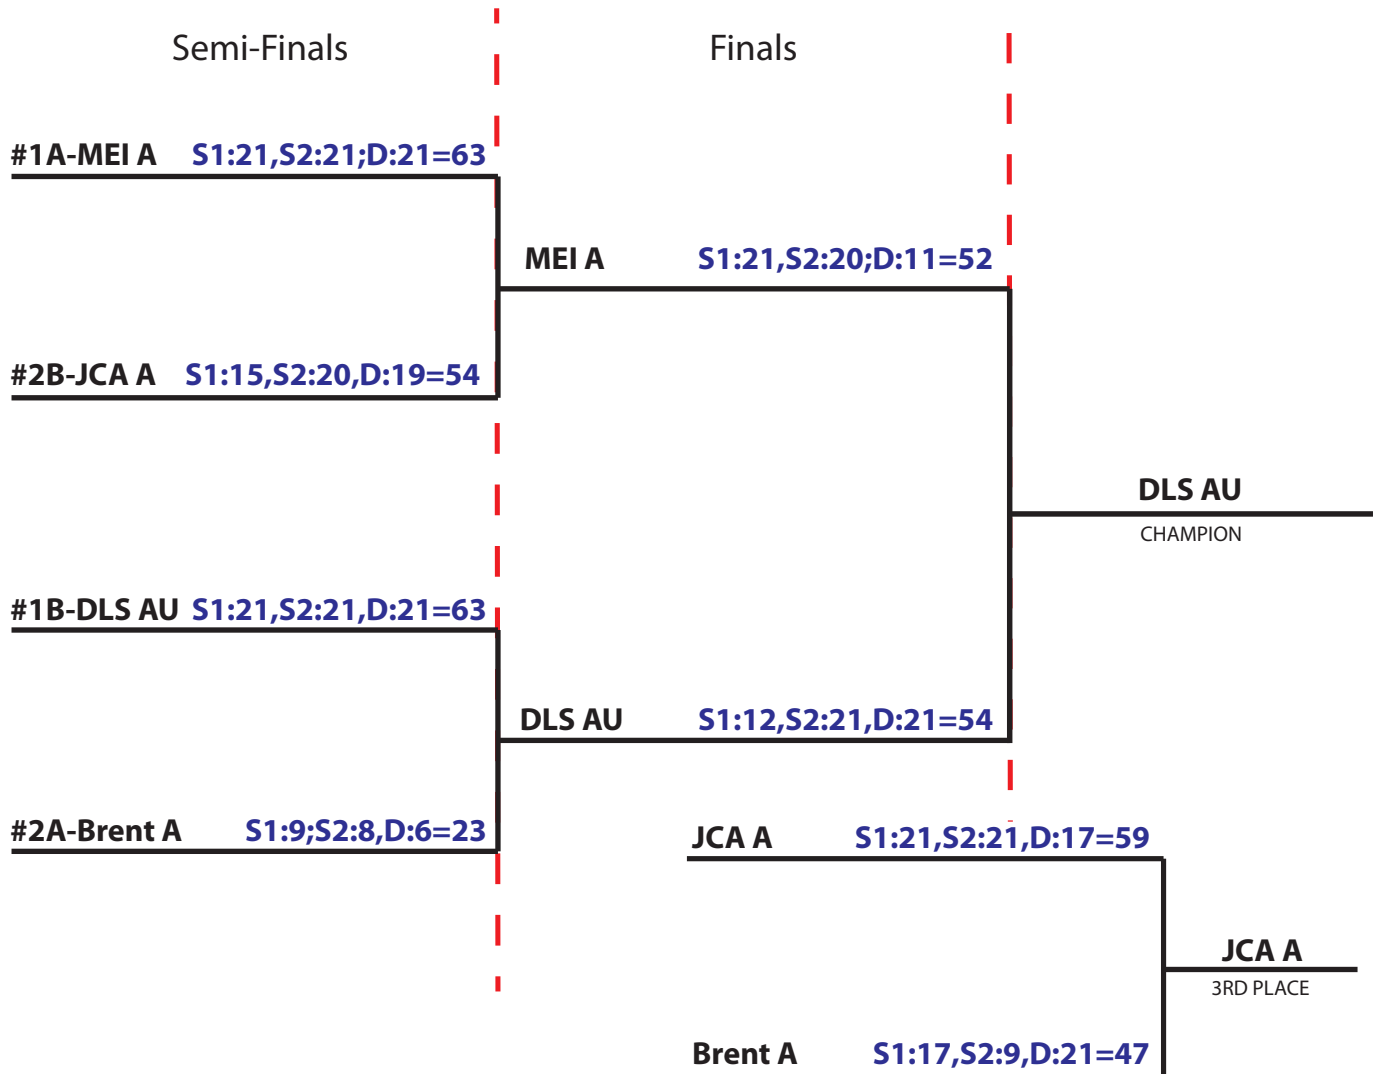

LEAGUE OF SOUTHERN MANILA SCHOOL

Brent International School Manila

Brentville Subd., Brgy. Mamlasan, Biñan, Laguna 4024 Philippines

☎ (+63 49) 511-4330 to 33 🌐 (+63 2) 779-5140 local 421 and 422

✉ activities@brent.edu.ph

3RD LSMS BADMINTON PLAY-OFF 2018

UPPER SCHOOL BOYS

FINAL STANDING

- Champion: **De La Salle - Araneta University**
Runner-Up: **Meridian Educational Institute, Team A**
3rd Place: **Jubilee Christian Academy, Team A**
4th Place: **Brent International School Manila, Team A**

3RD LSMS BADMINTON PLAY-OFF 2018

UPPER SCHOOL GIRLS

FINAL STANDING

Champion: **De La Salle - Araneta University**

Runner-Up: **Immaculate Conception Academy, Team A**

3rd Place: **Jubilee Christian Academy, Team A**