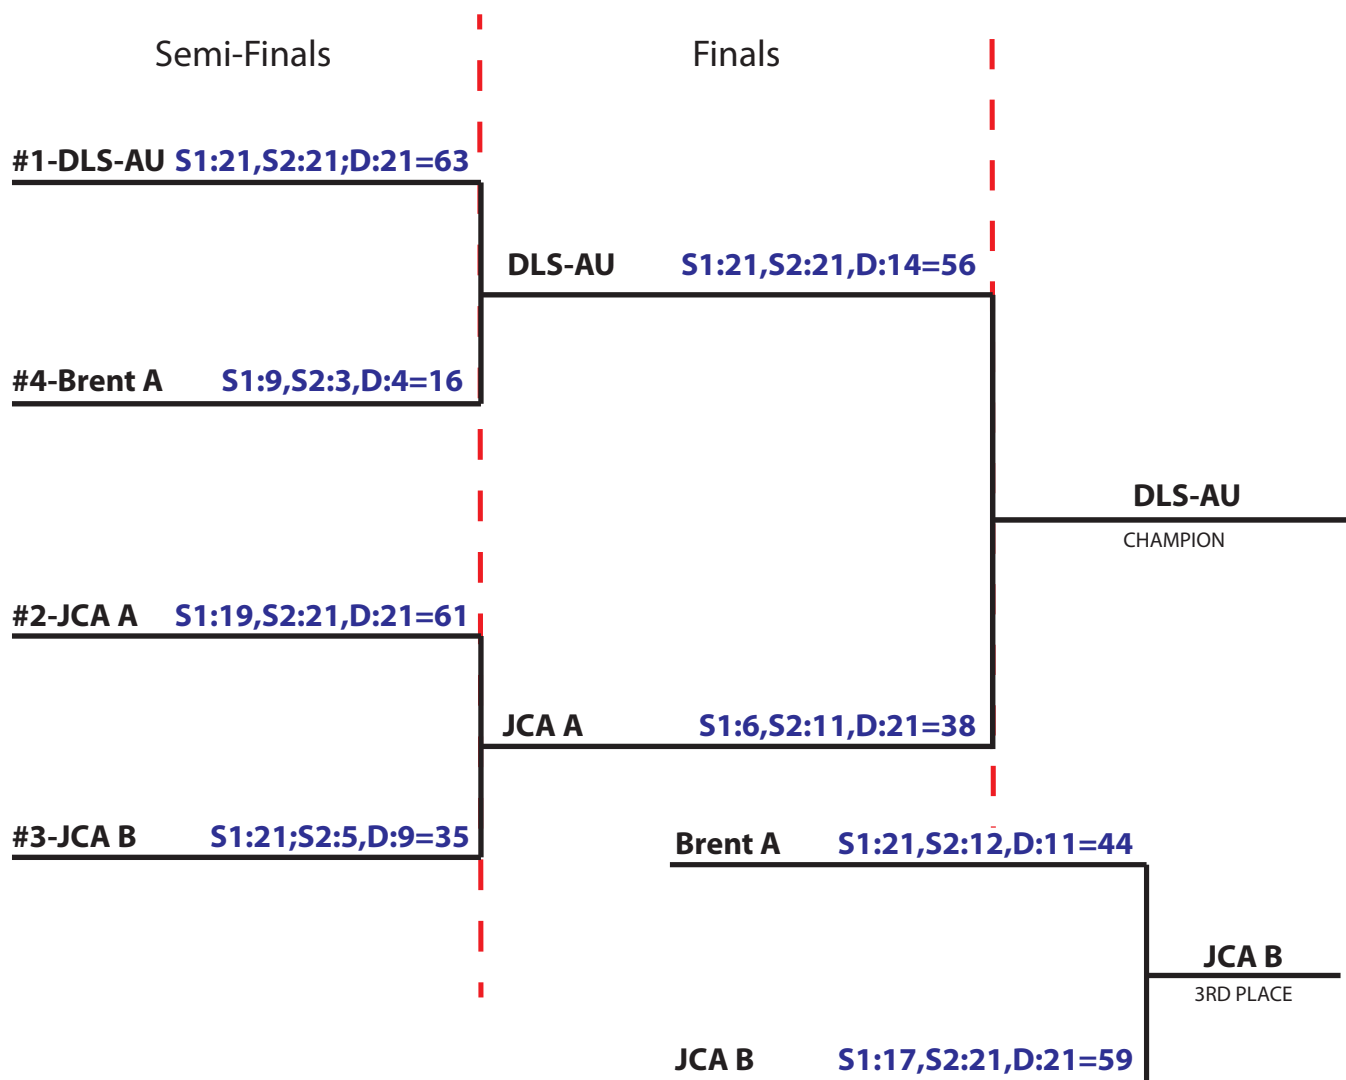

3RD LSMS BADMINTON PLAY-OFF 2018

UPPER SCHOOL GIRLS

FINAL STANDING

Champion: **De La Salle - Araneta University**

Runner-Up: **Immaculate Conception Academy, Team A**

3rd Place: **Jubilee Christian Academy, Team A**

4th Place: **Immaculate Concepcion Academy, Team C**

LEAGUE OF SOUTHERN MANILA SCHOOL

Brent International School Manila

Brentville Subd., Brgy. Mamplasan, Biñan, Laguna 4024 Philippines

☎ (+63 49) 511-4330 to 33 🌐 (+63 2) 779-5140 local 421 and 422

✉ activities@brent.edu.ph

3RD LSMS BADMINTON PLAY-OFF 2018

MIDDLE SCHOOL BOYS

FINAL STANDING

- Champion: **De La Salle - Araneta University**
Runner-Up: **Jubilee Christian Academy, Team A**
3rd Place: **Jubilee Christian Academy, Team B**
4th Place: **Brent International School Manila, Team A**