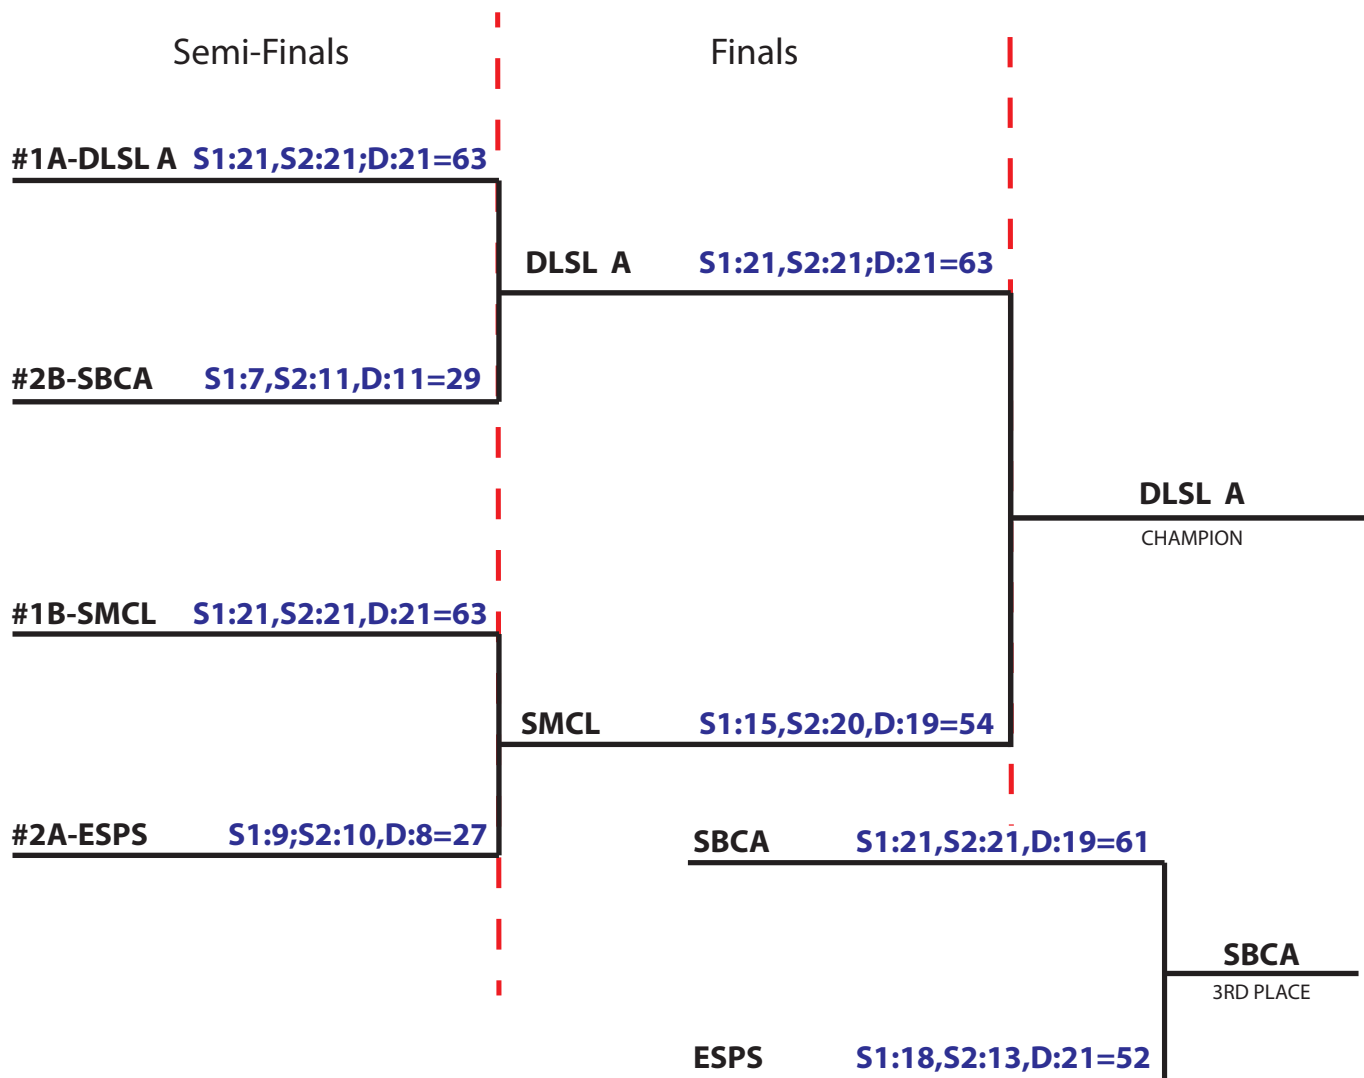

2ND LSMS BADMINTON PLAY-OFF 2018

UPPER SCHOOL BOYS

FINAL STANDING

- Champion: **De La Salle Lipa, Team A**
Runner-Up: **Saint Michael's Colleges of Laguna**
3rd Place: **San Beda College Alabang**
4th Place: **Espiritu Santo Parochial School**

2ND LSMS BADMINTON PLAY-OFF 2018

UPPER SCHOOL GIRLS

FINAL STANDING

Champion: **De La Salle Lipa, Team A**
Runner-Up: **Saint Michael's Colleges of Laguna**
3rd Place: **De La Salle Lipa, Team B**
4th Place: **Elizabeth Seton School**