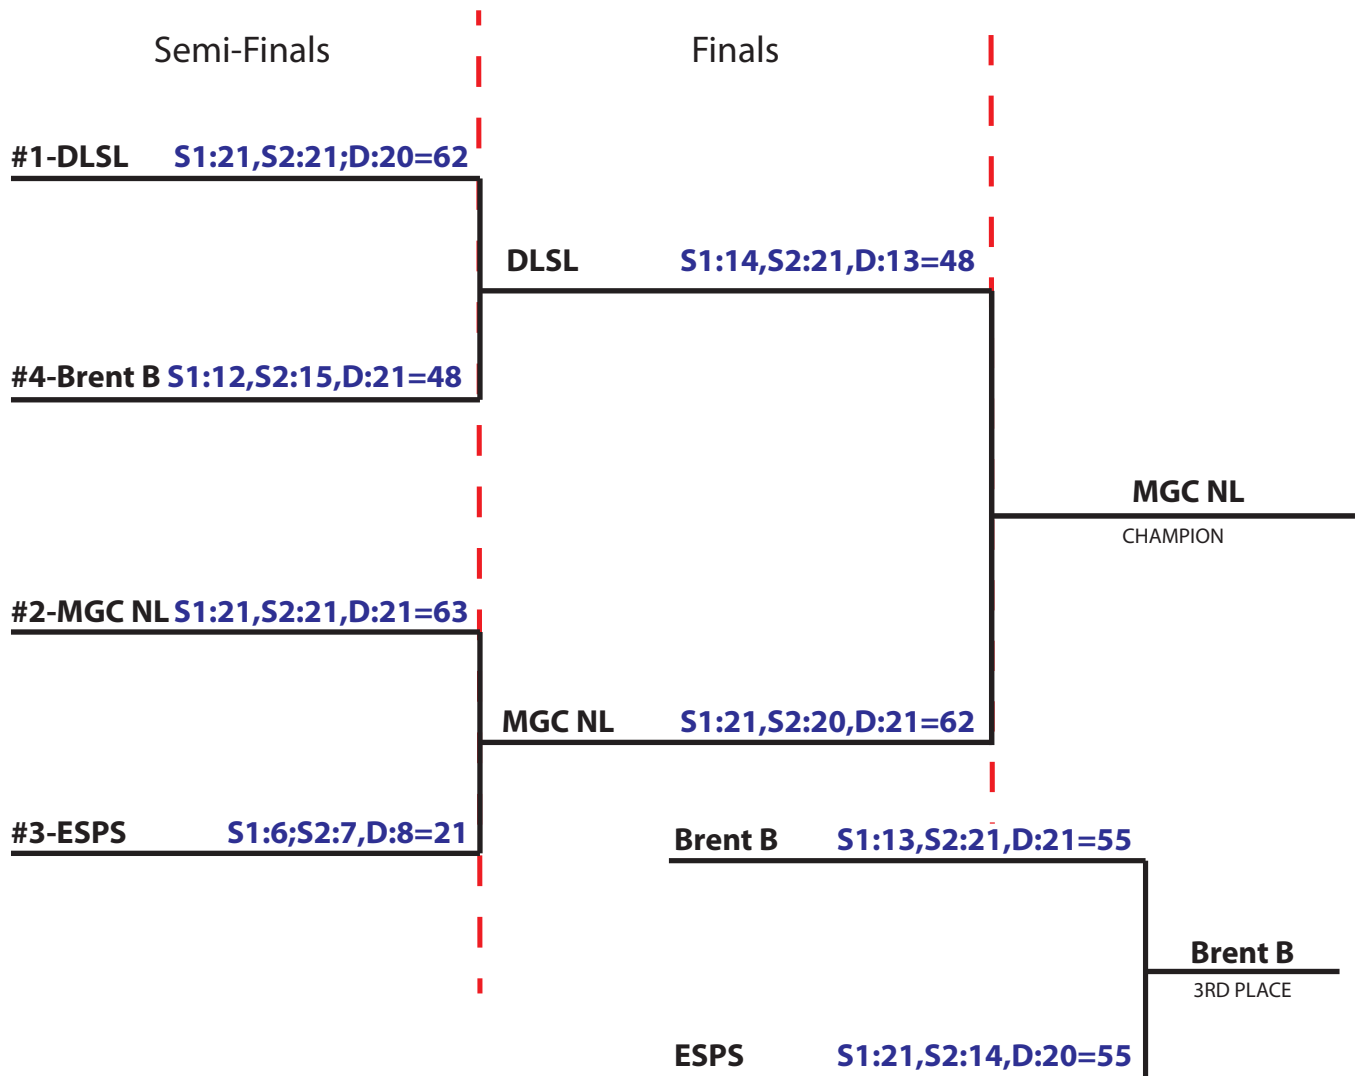

2ND LSMS BADMINTON PLAY-OFF 2018

UPPER SCHOOL GIRLS

FINAL STANDING

Champion: **De La Salle Lipa, Team A**
Runner-Up: **Saint Michael's Colleges of Laguna**
3rd Place: **De La Salle Lipa, Team B**
4th Place: **Elizabeth Seton School**

LEAGUE OF SOUTHERN MANILA SCHOOL

Brent International School Manila

Brentville Subd., Brgy. Mamlasan, Biñan, Laguna 4024 Philippines

☎ (+63 49) 511-4330 to 33 🌐 (+63 2) 779-5140 local 421 and 422

✉ activities@brent.edu.ph

2ND LSMS BADMINTON PLAY-OFF 2018

MIDDLE SCHOOL BOYS

FINAL STANDING

Champion: **MGC - New Life Academy**
Runner-Up: **De La Salle Lipa**
3rd Place: **Brent International School Manila, Team B**
4th Place: **Espiritu Santo Parochial School**