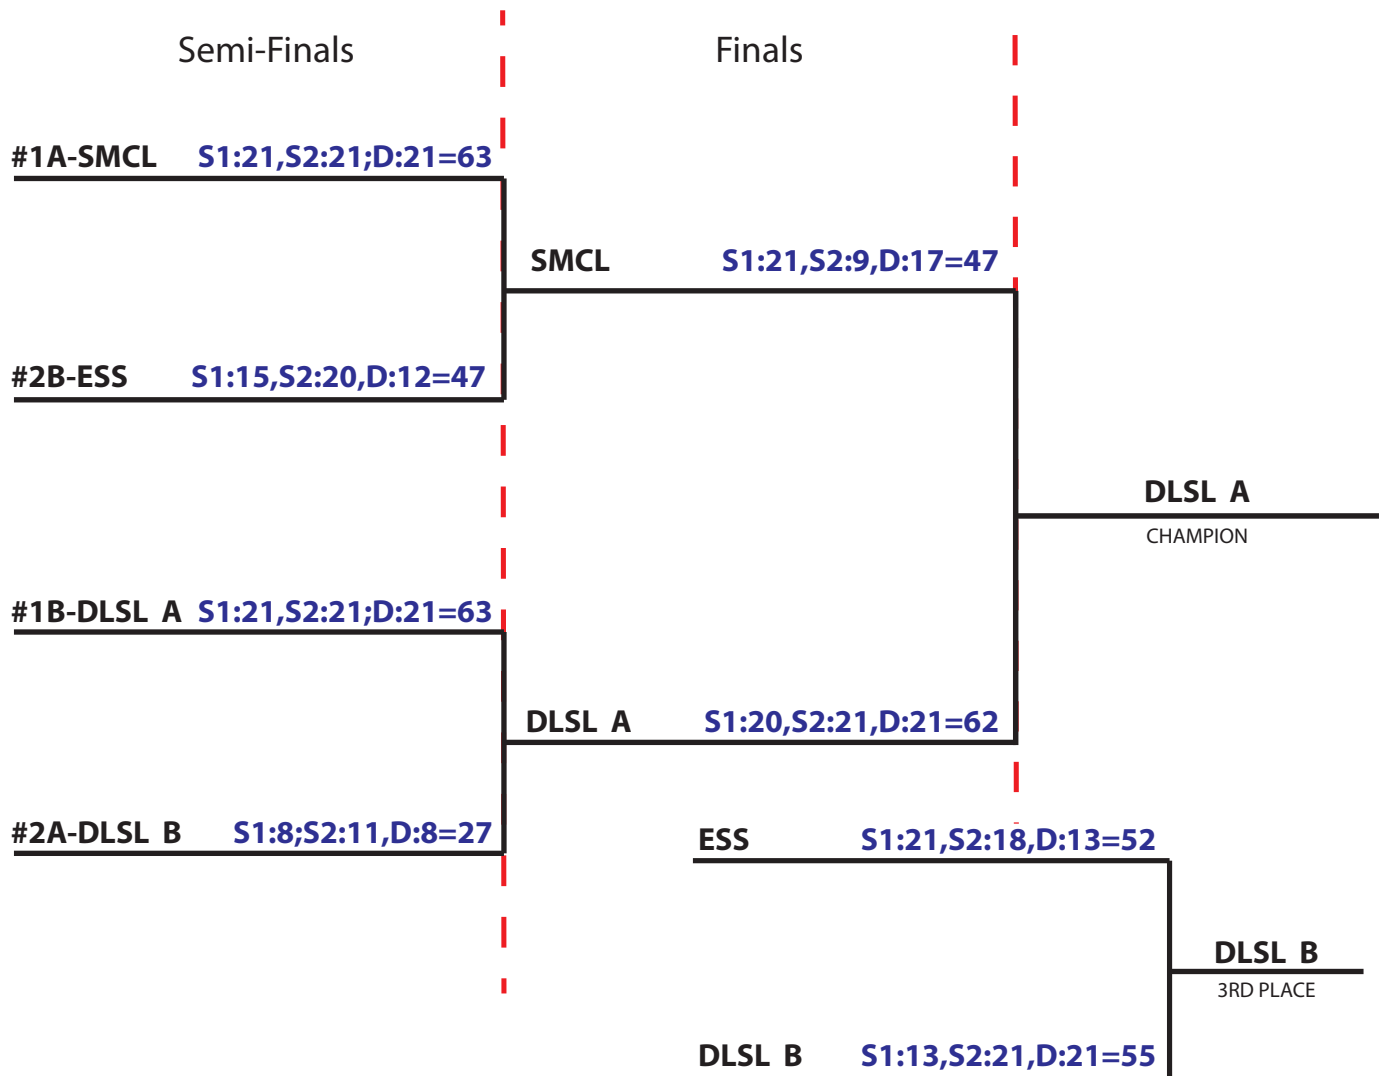

2ND LSMS BADMINTON PLAY-OFF 2018

UPPER SCHOOL BOYS

FINAL STANDING

- Champion: **De La Salle Lipa, Team A**
Runner-Up: **Saint Michael's Colleges of Laguna**
3rd Place: **San Beda College Alabang**
4th Place: **Espiritu Santo Parochial School**

2ND LSMS BADMINTON PLAY-OFF 2018

UPPER SCHOOL GIRLS

FINAL STANDING

Champion: **De La Salle Lipa, Team A**
Runner-Up: **Saint Michael's Colleges of Laguna**
3rd Place: **De La Salle Lipa, Team B**
4th Place: **Elizabeth Seton School**