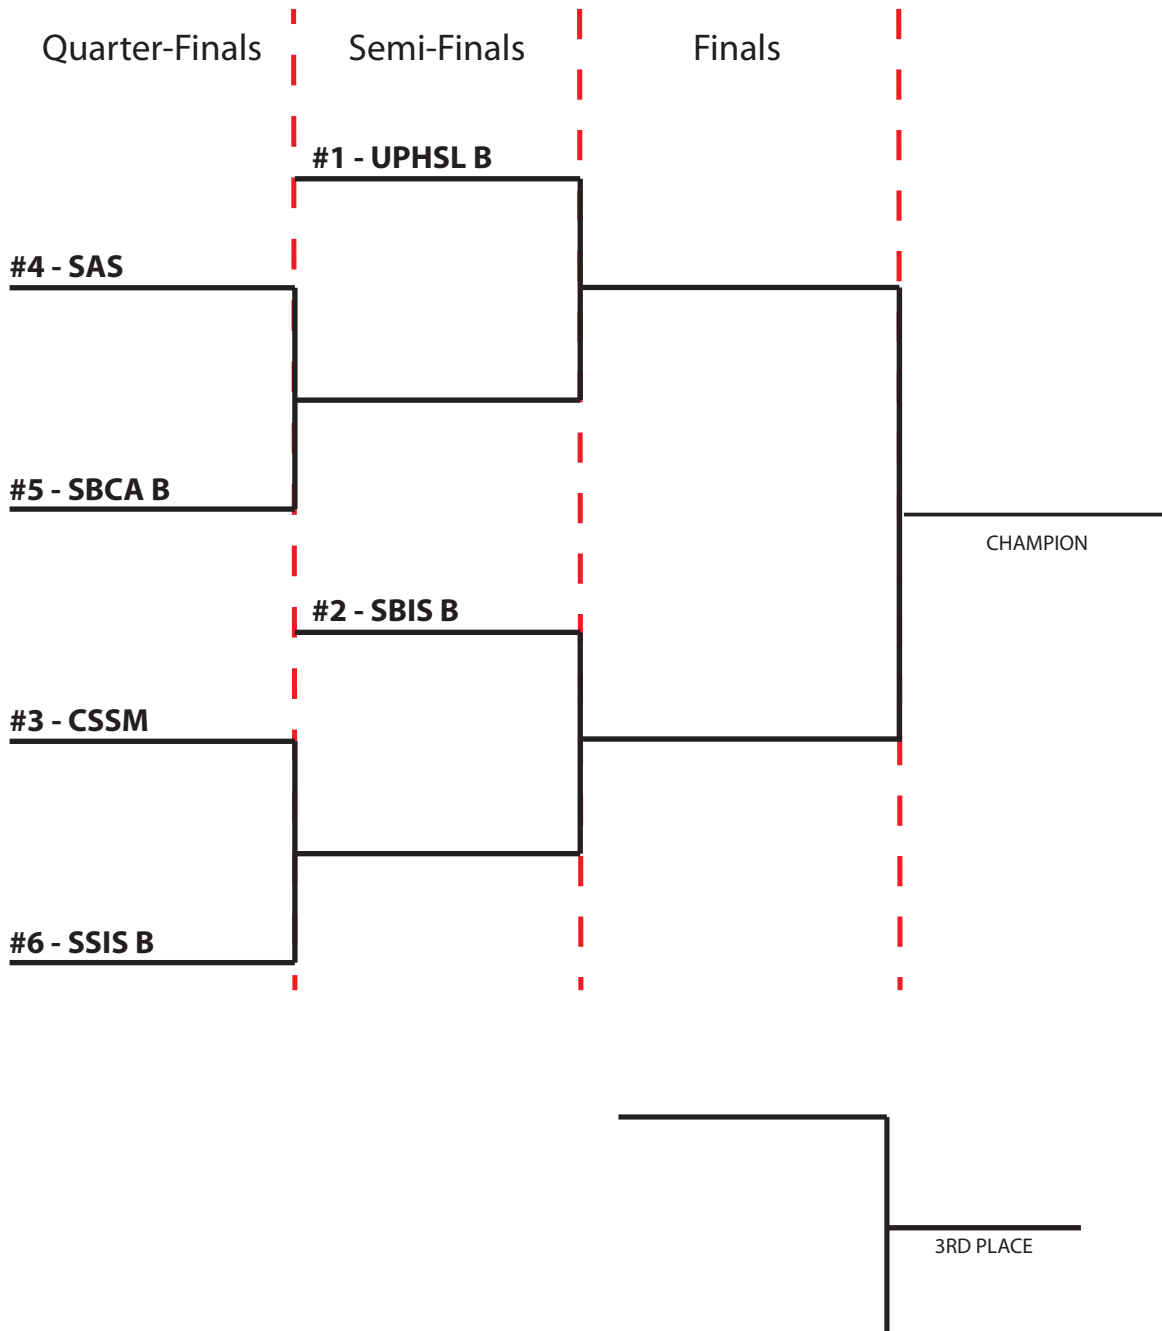

LEAGUE OF SOUTHERN MANILA SCHOOL

Brent International School Manila

Brentville Subd., Brgy. Mamplasan, Biñan, Laguna 4024 Philippines

☎ (+63 49) 511-4330 to 33 ☎ (+63 2) 779-5140 local 421 and 422

✉ activities@brent.edu.ph

LSMS BASKETBALL PLAY-OFF 2017-18

High School Boys - Division III