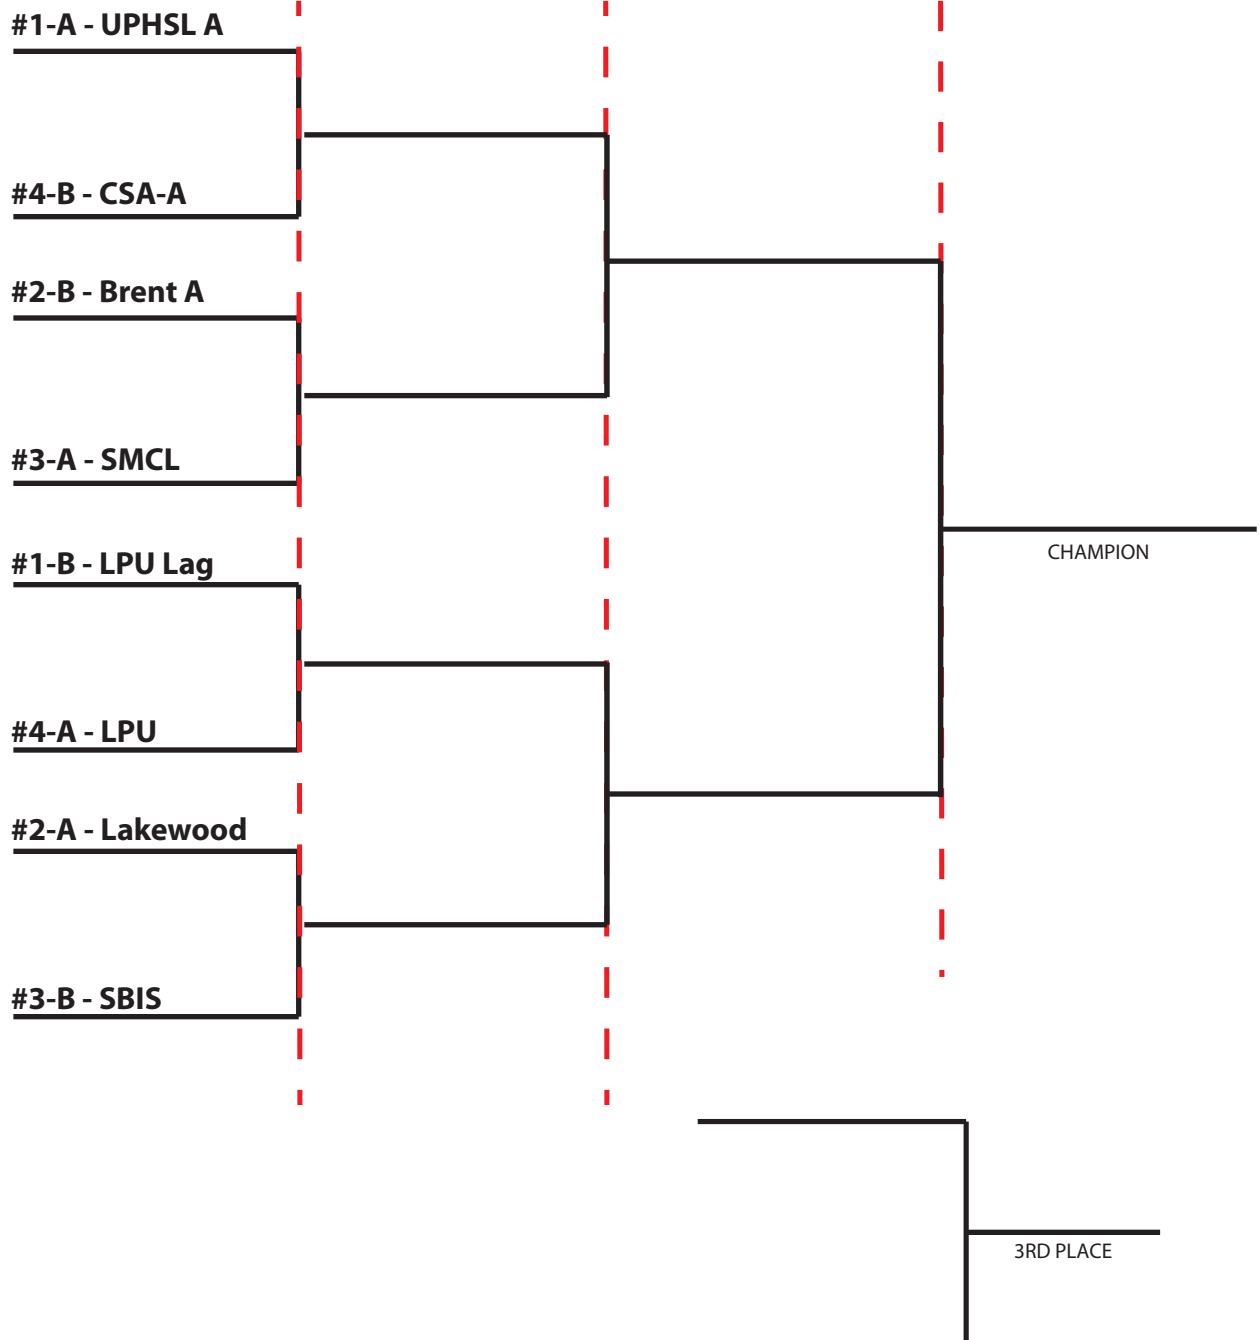

LEAGUE OF SOUTHERN MANILA SCHOOL

Brent International School Manila

Brentville Subd., Brgy. Mamplasan, Biñan, Laguna 4024 Philippines

☎ (+63 49) 511-4330 to 33 ☎ (+63 2) 779-5140 local 421 and 422

✉ activities@brent.edu.ph

LSMS BASKETBALL PLAY-OFF 2017-18

High School Boys - Division I