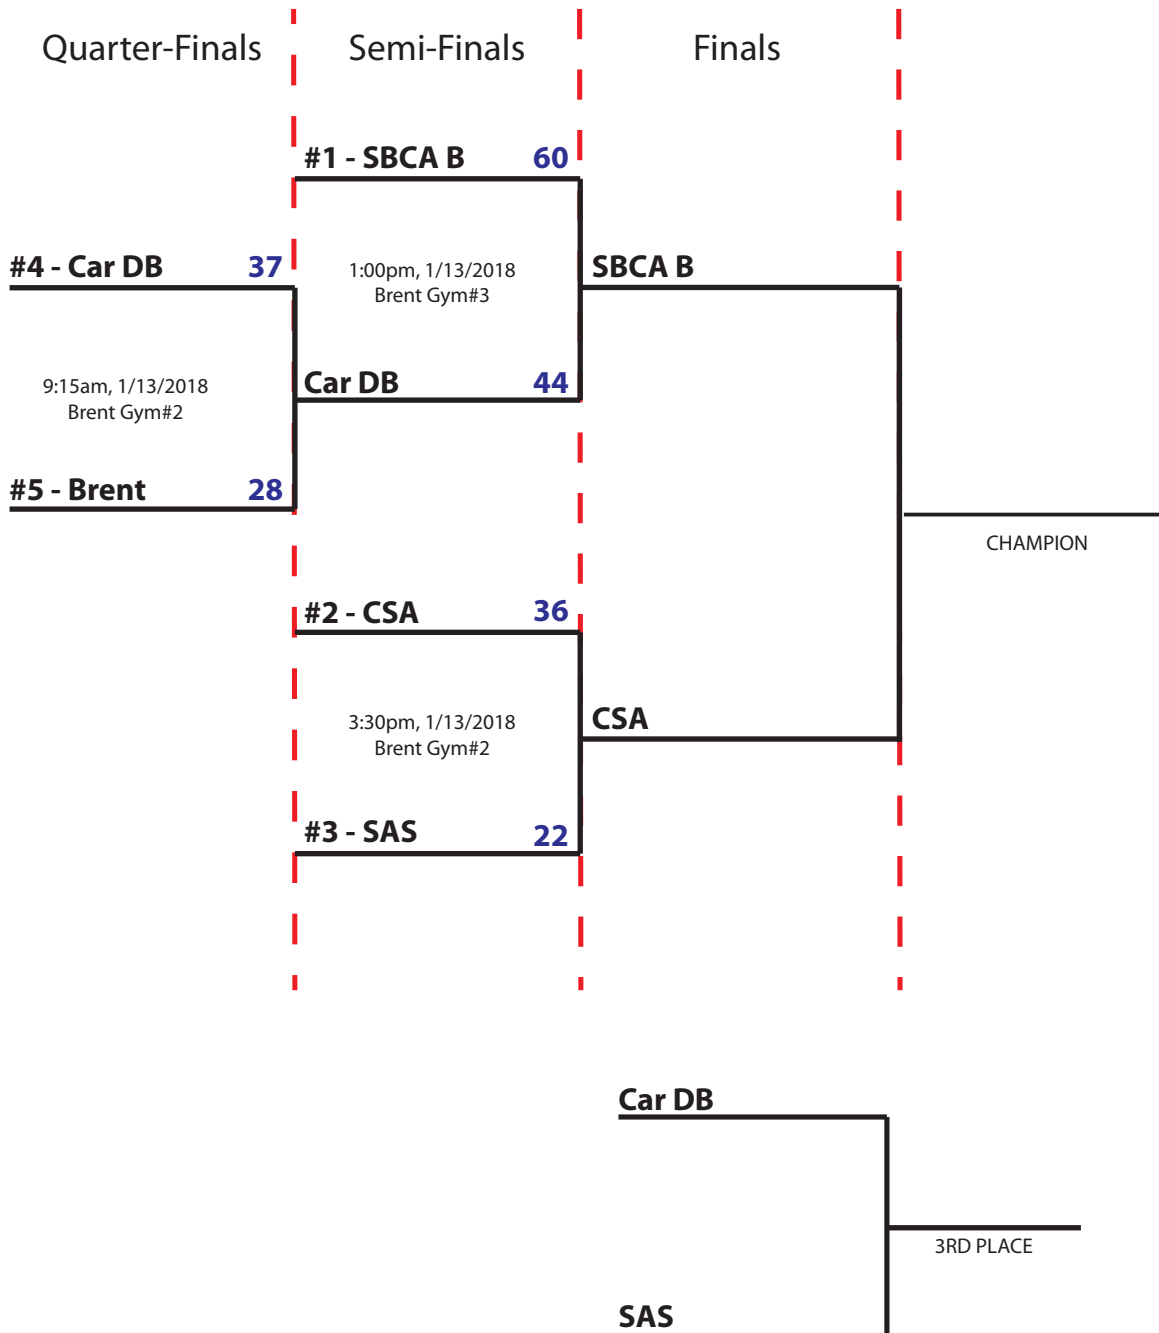

LEAGUE OF SOUTHERN MANILA SCHOOL

Brent International School Manila

Brentville Subd., Brgy. Mamplasan, Biñan, Laguna 4024 Philippines

☎ (+63 49) 511-4330 to 33 🌐 (+63 2) 779-5140 local 421 and 422

✉ activities@brent.edu.ph

LSMS BASKETBALL PLAY-OFF 2017-18

High School Girls - Division II