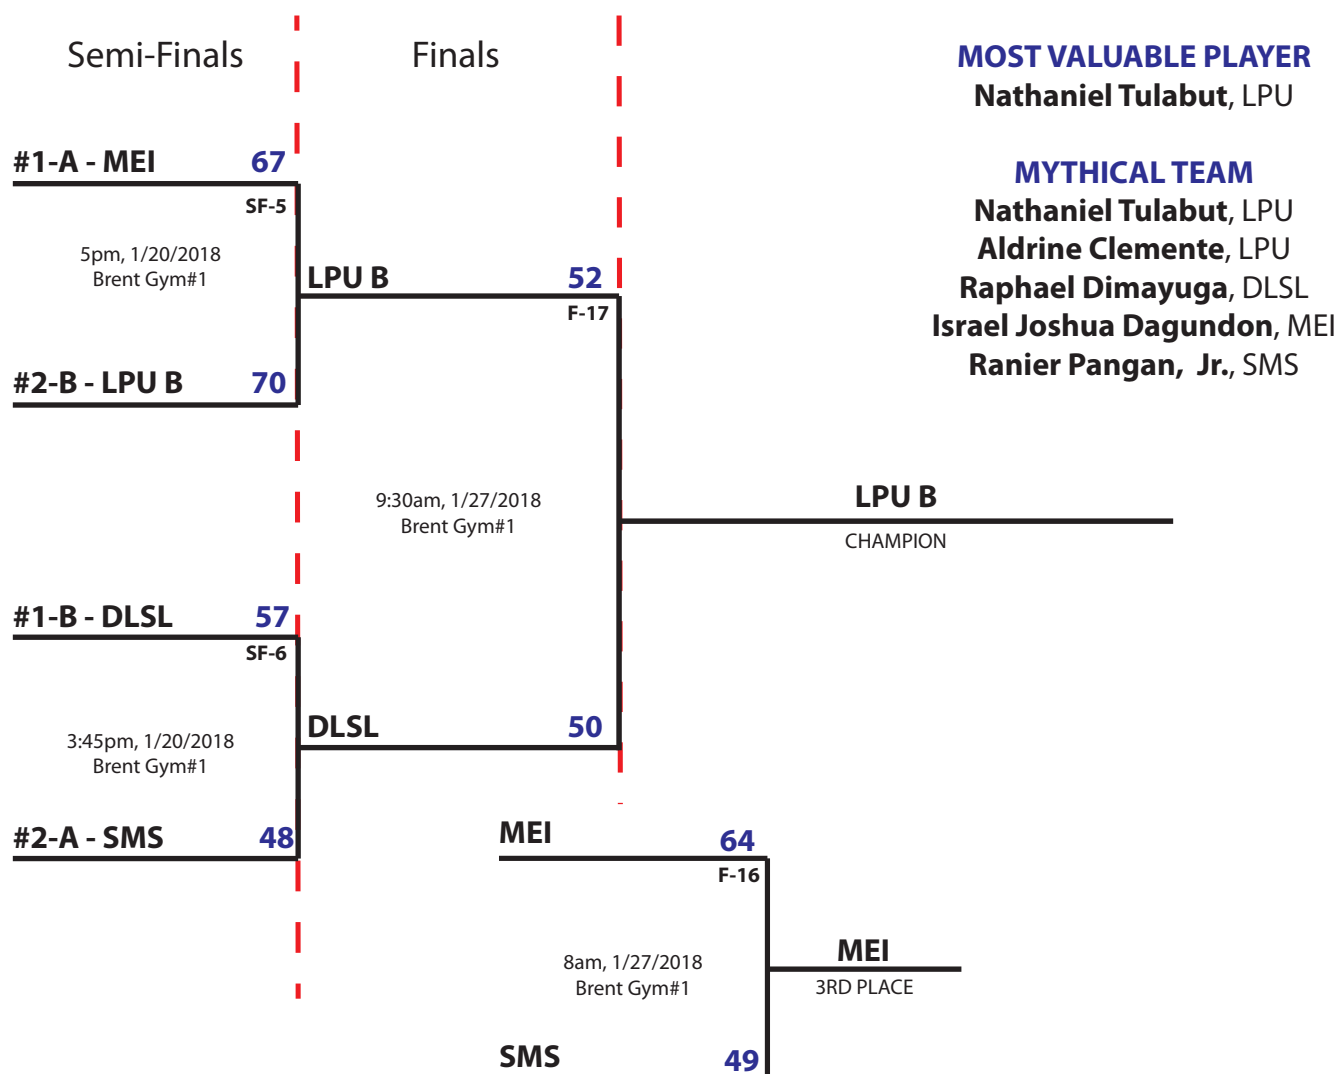

## LSMS BASKETBALL PLAY-OFF 2017-18

### High School Boys - Division II

#### FINAL STANDING

Champion: **Lyceum of the Philippines University,  
Team B**

Runner-Up: **De La Salle Lipa**

3rd Place: **Meridian Educational Institution**

4th Place: **Southernside Montessori School**