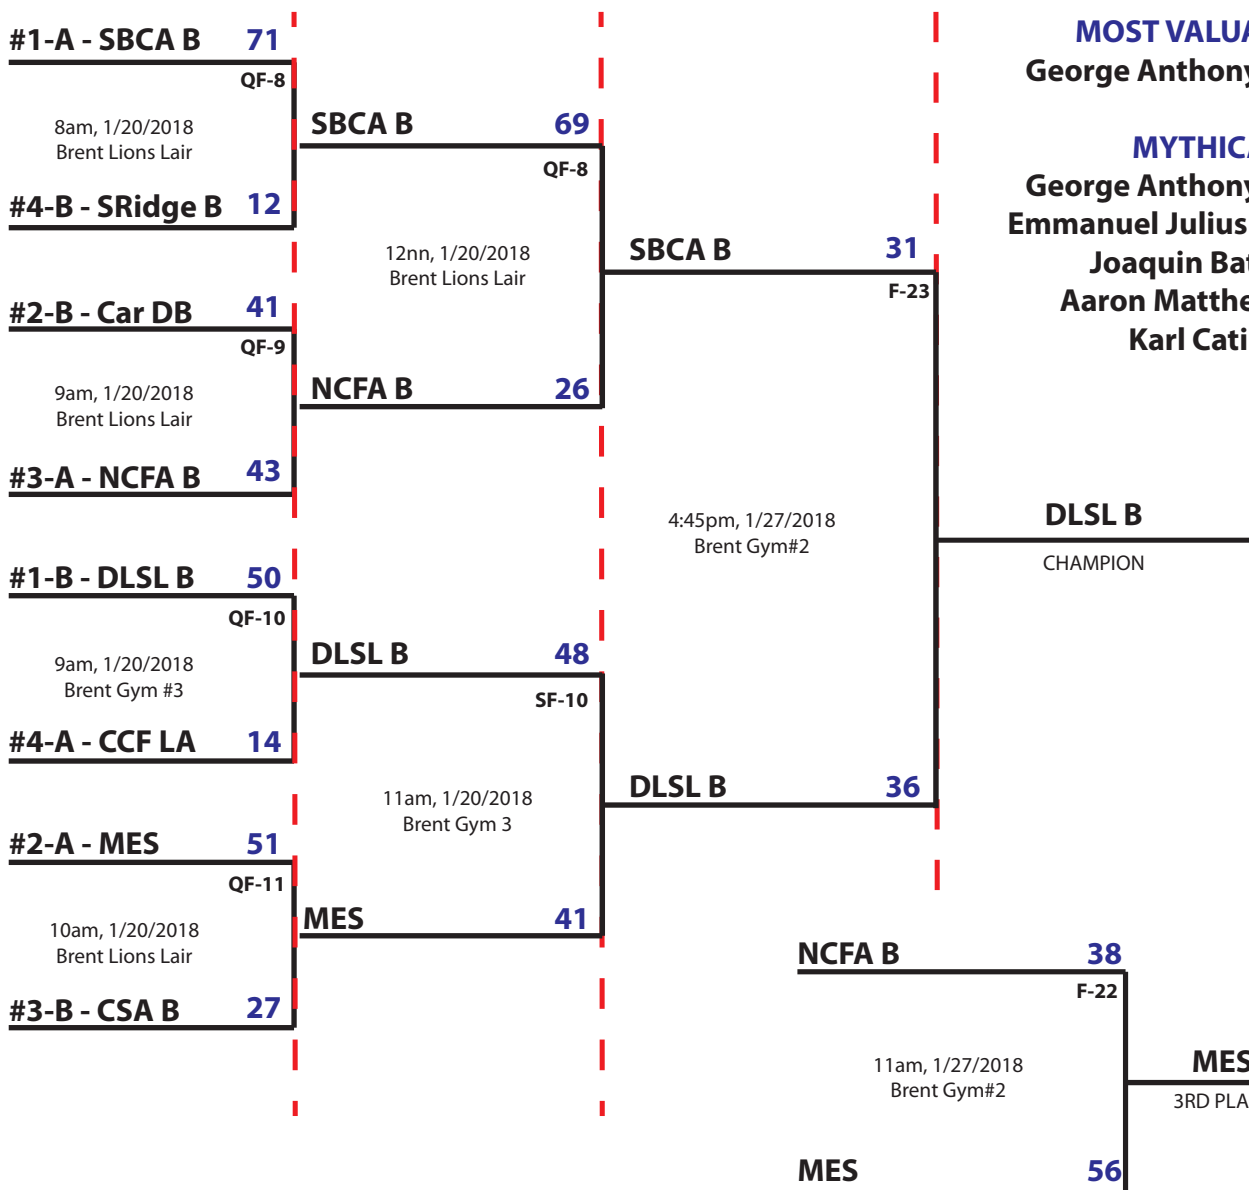

LEAGUE OF SOUTHERN MANILA SCHOOL

Brent International School Manila

Brentville Subd., Brgy. Mamplasan, Biñan, Laguna 4024 Philippines

☎ (+63 49) 511-4330 to 33 🌐 (+63 2) 779-5140 local 421 and 422

✉ activities@brent.edu.ph

LSMS BASKETBALL PLAY-OFF 2017-18

Middle School Boys 6 FINAL STANDING

Champion: **De La Salle Lipa, Team B**
Runner-Up: **San Beda College Alabang, Team B**
3rd Place: **Mater Ecclesiae School**
4th Place: **Nasugbu Christian Faith Academy**

MOST VALUABLE PLAYER
George Anthony Inciong, DLSL B

MYTHICAL TEAM
George Anthony Inciong, DLSL B
Emmanuel Julius Gonzalbo, DLSL B
Joaquin Battad, SBCA B
Aaron Matthew Baclig, MES
Karl Catiloc, NCFA