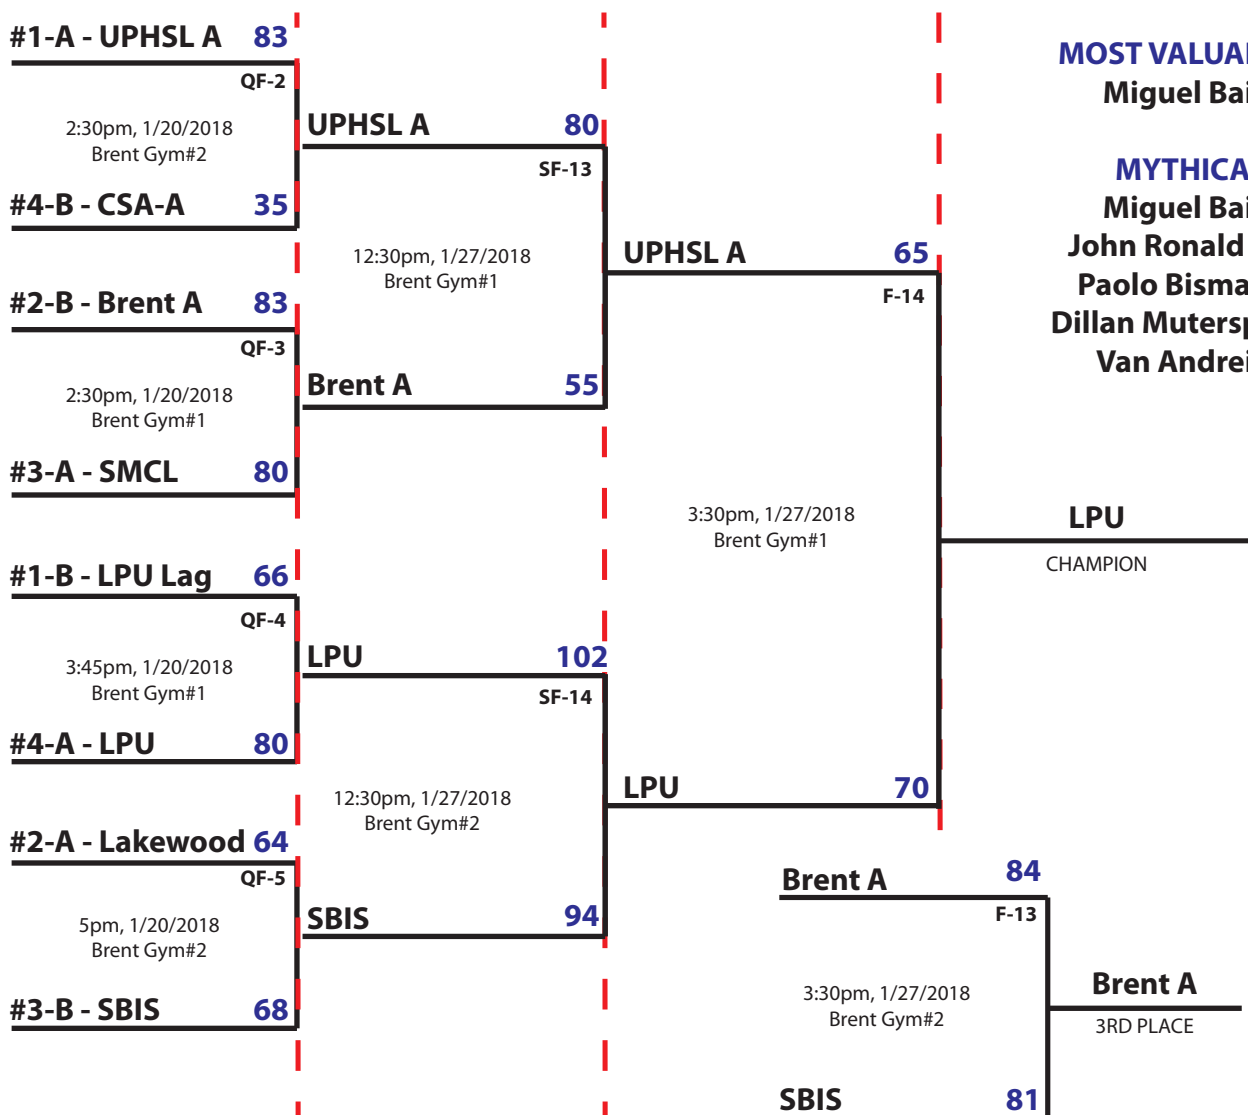

LEAGUE OF SOUTHERN MANILA SCHOOL

Brent International School Manila

Brentville Subd., Brgy. Mamlasan, Biñan, Laguna 4024 Philippines

☎ (+63 49) 511-4330 to 33 ☎ (+63 2) 779-5140 local 421 and 422

✉ activities@brent.edu.ph

LSMS BASKETBALL PLAY-OFF 2017-18

High School Boys - Division I

FINAL STANDING

Champion: **Lyceum of the Philippines University**
Runner-Up: **University of Perpetual Help - System Laguna, Team A**
3rd Place: **Brent International School Manila**
4th Place: **St. Benilde International School**

MOST VALUABLE PLAYER

Miguel Bairan, LPU

MYTHICAL TEAM

Miguel Bairan, LPU

John Ronald Barba, LPU

Paolo Bismar, UPHSL A

Dillan Muterspaugh, Brent

Van Andrei Liu, SBIS