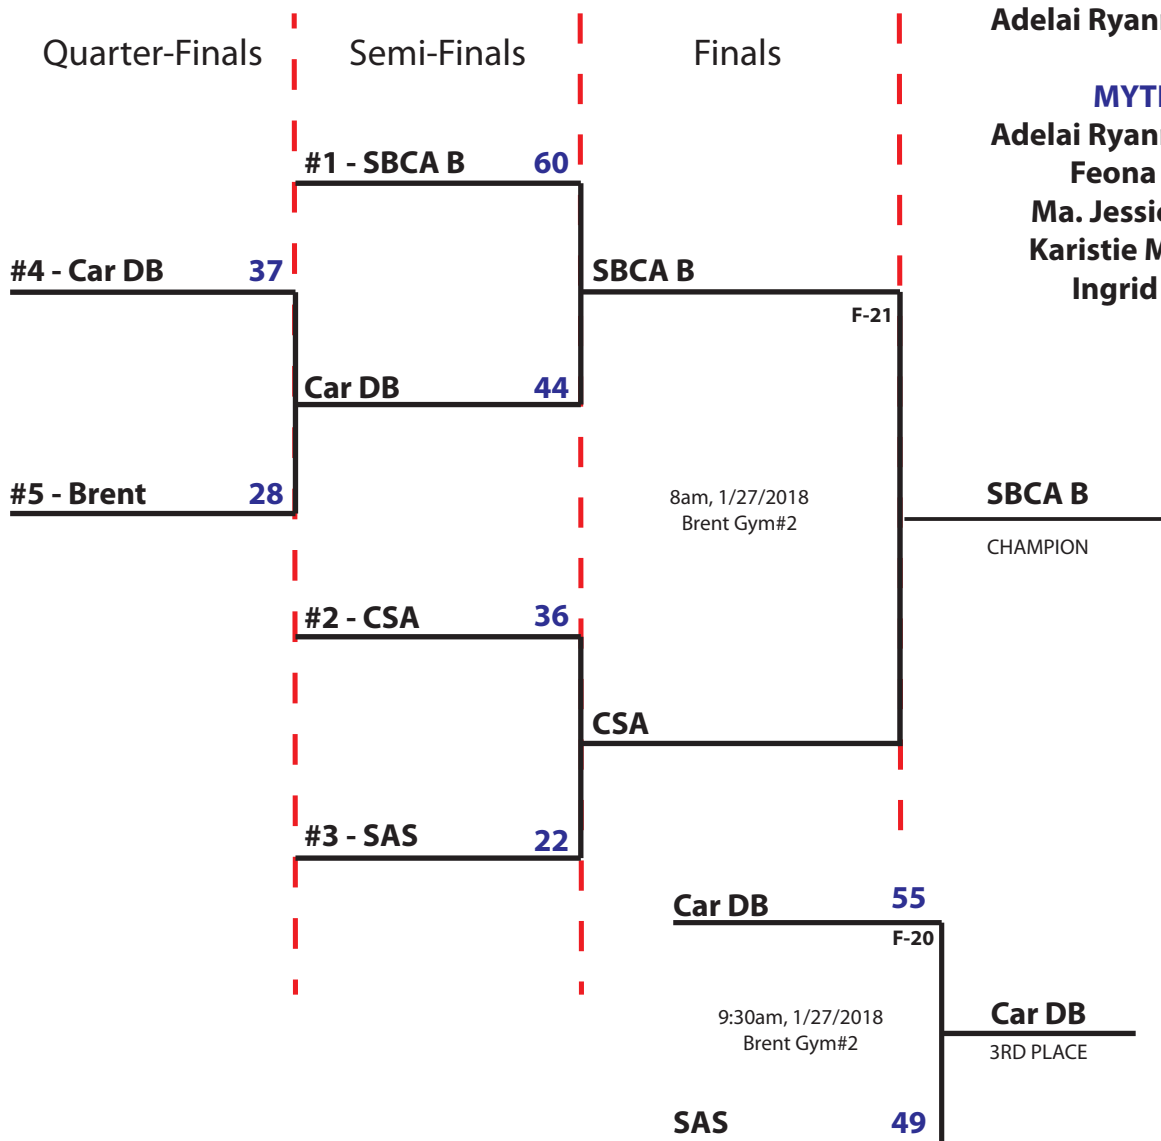

LEAGUE OF SOUTHERN MANILA SCHOOL

Brent International School Manila
Brentville Subd., Brgy. Mamplasan, Biñan, Laguna 4024 Philippines
(+63 49) 511-4330 to 33 (+63 2) 779-5140 local 421 and 422
activities@brent.edu.ph

LSMS BASKETBALL PLAY-OFF 2017-18

High School Girls - Division II

FINAL STANDING

Champion: **San Beda College Alabang, Team B**
Runner-Up: **Colegio San Agustin, Biñan**
3rd Place: **Caritas Don Bosco**
4th Place: **St. Andrew's School**

MOST VALUABLE PLAYER

Adelai Rynne Marquez, SBCA B

MYTHICAL TEAM

Adelai Rynne Marquez, SBCA B
Feona Butial, SBCA B
Ma. Jessica Bernardo, CSA
Karistie Marasigan, Car DB
Ingrid Mercado, SAS