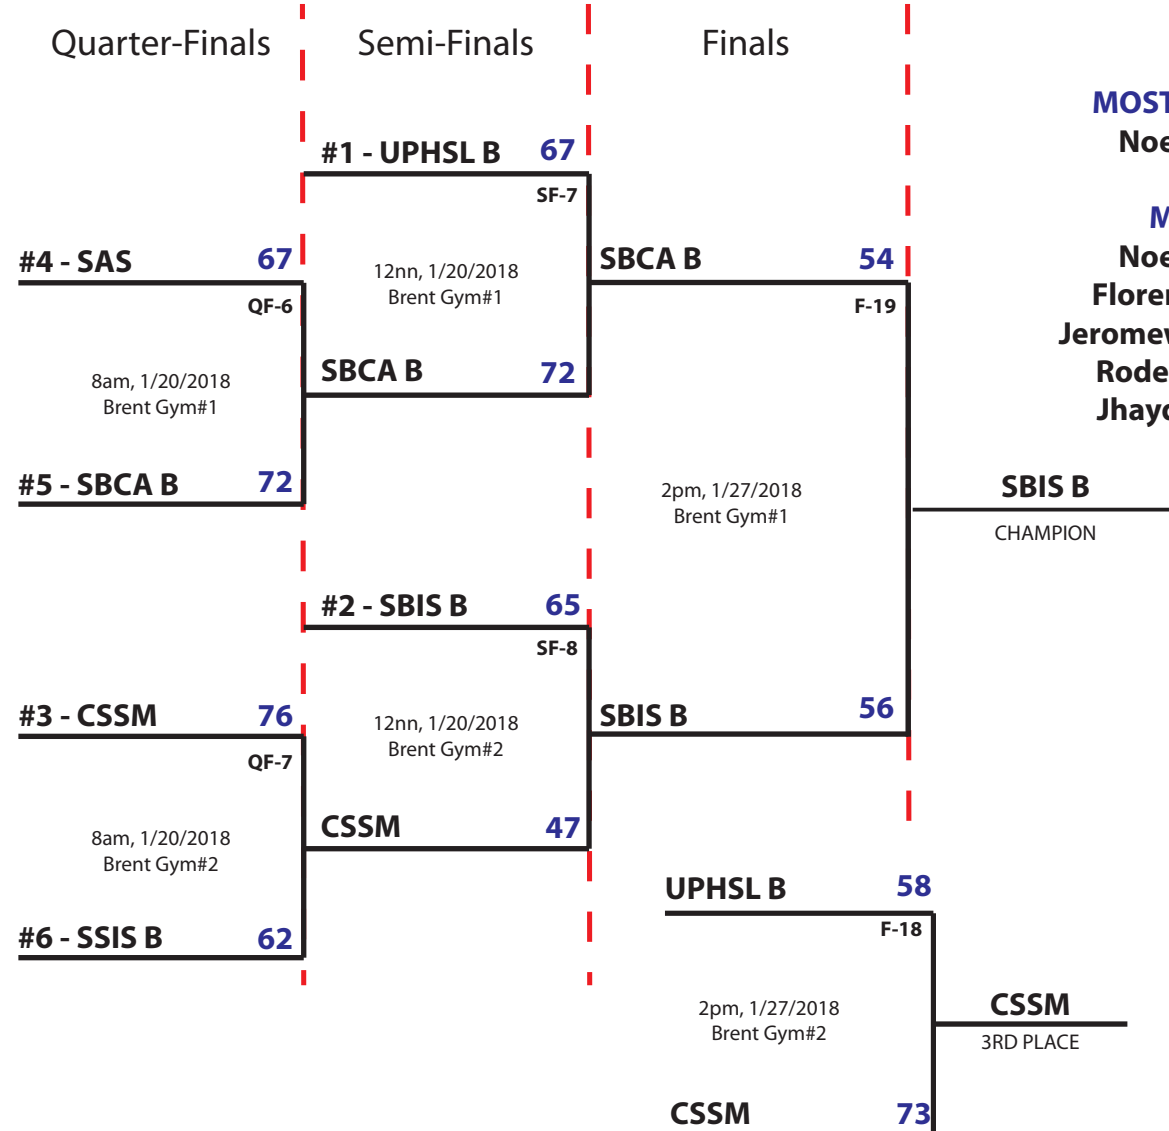

LEAGUE OF SOUTHERN MANILA SCHOOL

Brent International School Manila
Brentville Subd., Brgy. Mamlasan, Biñan, Laguna 4024 Philippines
(+63 49) 511-4330 to 33 (+63 2) 779-5140 local 421 and 422
activities@brent.edu.ph

LSMS BASKETBALL PLAY-OFF 2017-18

High School Boys - Division III FINAL STANDING

Champion: **St. Benilde International School, Team B**
Runner-Up: **San Beda College Alabang, Team B**
3rd Place: **University of Perpetual Help - System Laguna, Team B**
4th Place: **Cavite School of St. Mark**

MOST VALUABLE PLAYER
Noel Tolentino, SBIS B

MYTHICAL TEAM
Noel Tolentino, SBIS B
Florence Largueza, SBIS B
Jeromewel Merencillo, SBICA B
Roderick Torres, UPHSL B
Jhaydee Tiongson, CSSM