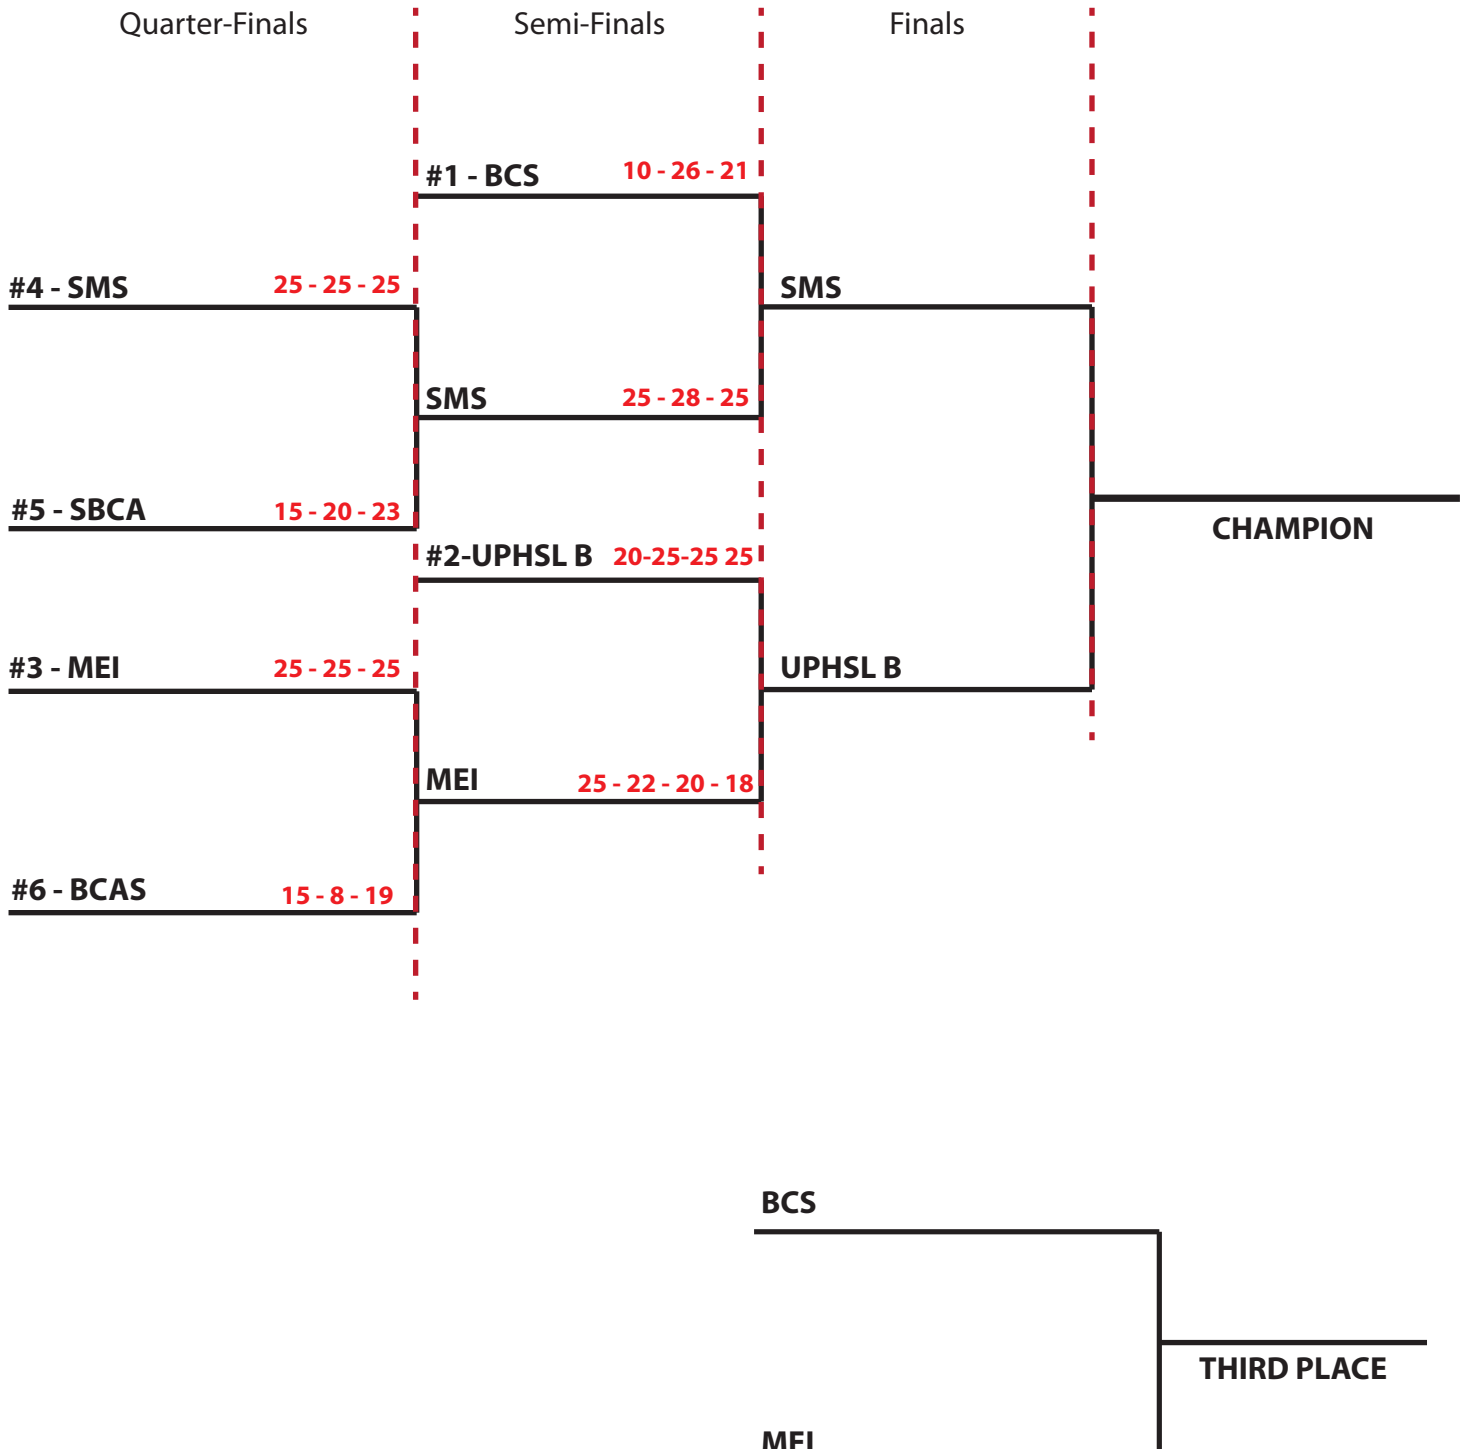

✉ activities@brent.edu.ph

LSMS Volleyball 2017

Upper School Boys Division II

LEAGUE OF SOUTHERN MANILA SCHOOLS

USG 1 - Semis

		Division B										STANDING Division A									
SCHOOLS		KMS				HRC				DLSL		GP	W	L	F	PTS	RANK				
Division A	Hope	1	3	3	1	3	0	3	2	1	33	1	3	2	1	33	1				
		L	W	W	L	W	L														
		SS	7	4	3	GS	244											240	4		
	NU	1	3	3	2	0	3	3	1	2	29	4	3	1	2	29	4				
		L	W	W	L	L	W														
		SS	4	8	-4	GS	245											277	-32		
	UPHSL A	0	3	0	3	0	3	3		3	25	6	3		3	25	6				
		L	W	L	W	L	W														
		SS	0	9	-9	GS	138											225	-87		
		KMS				HRC				DLSL											
		GP	W	L	F	GP	W	L	F	GP	W	L	F								
		3	3			3	1	2		3	2	1									
SS		9	2	7		6	6	0		6	3	3									
GS		204	271	-67		235	260	-25		188	211	-23									
		PTS	RANK			PTS	RANK			PTS	RANK										
		33	1			29	4			31	3										
		STANDING Division B																			