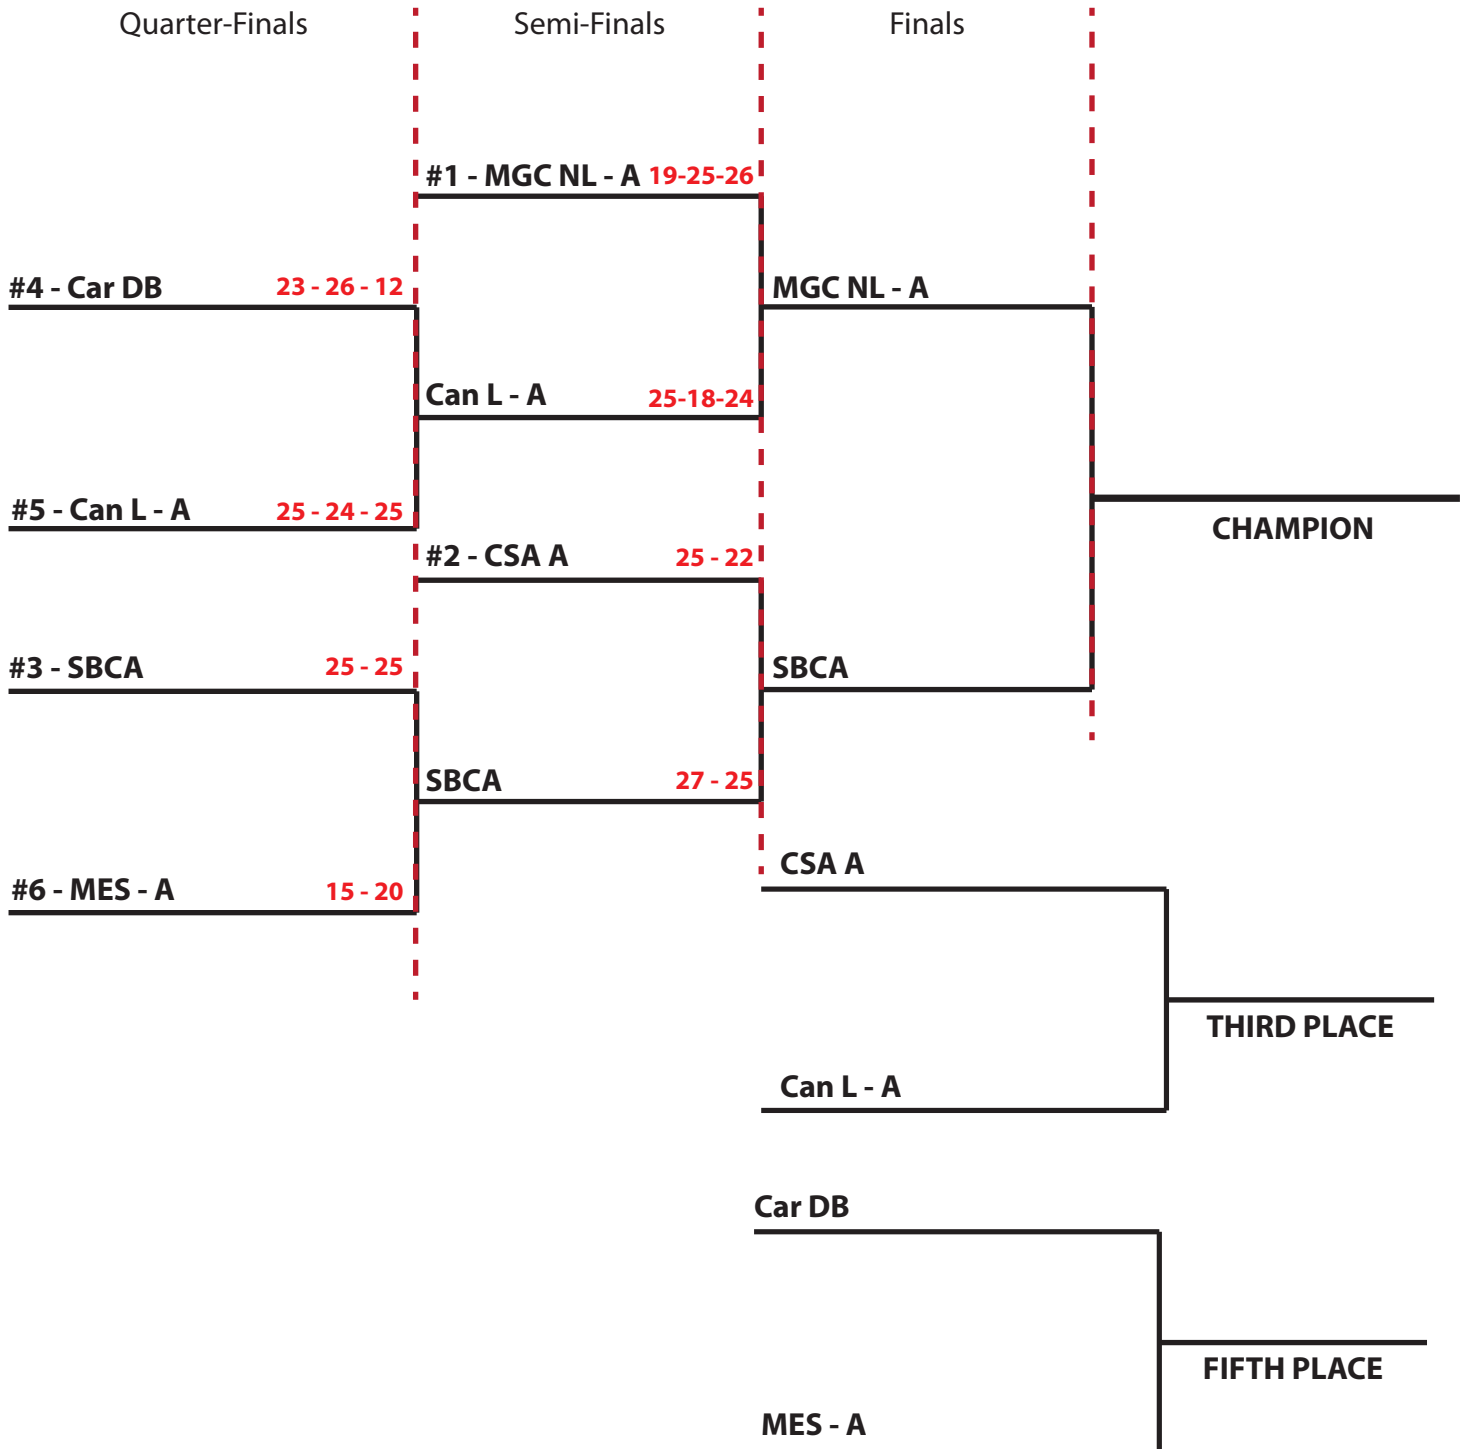

LEAGUE OF SOUTHERN MANILA SCHOOL

Brent International School Manila

Brentville Subd., Brgy. Mamplasan, Biñan, Laguna 4024 Philippines

☎ (+63 49) 544-5100 to 01 🏠 (+63 2) 779-5140 to 46 local 421 and 422

✉ activities@brent.edu.ph

LSMS Volleyball 2017

Middle School Girls 8