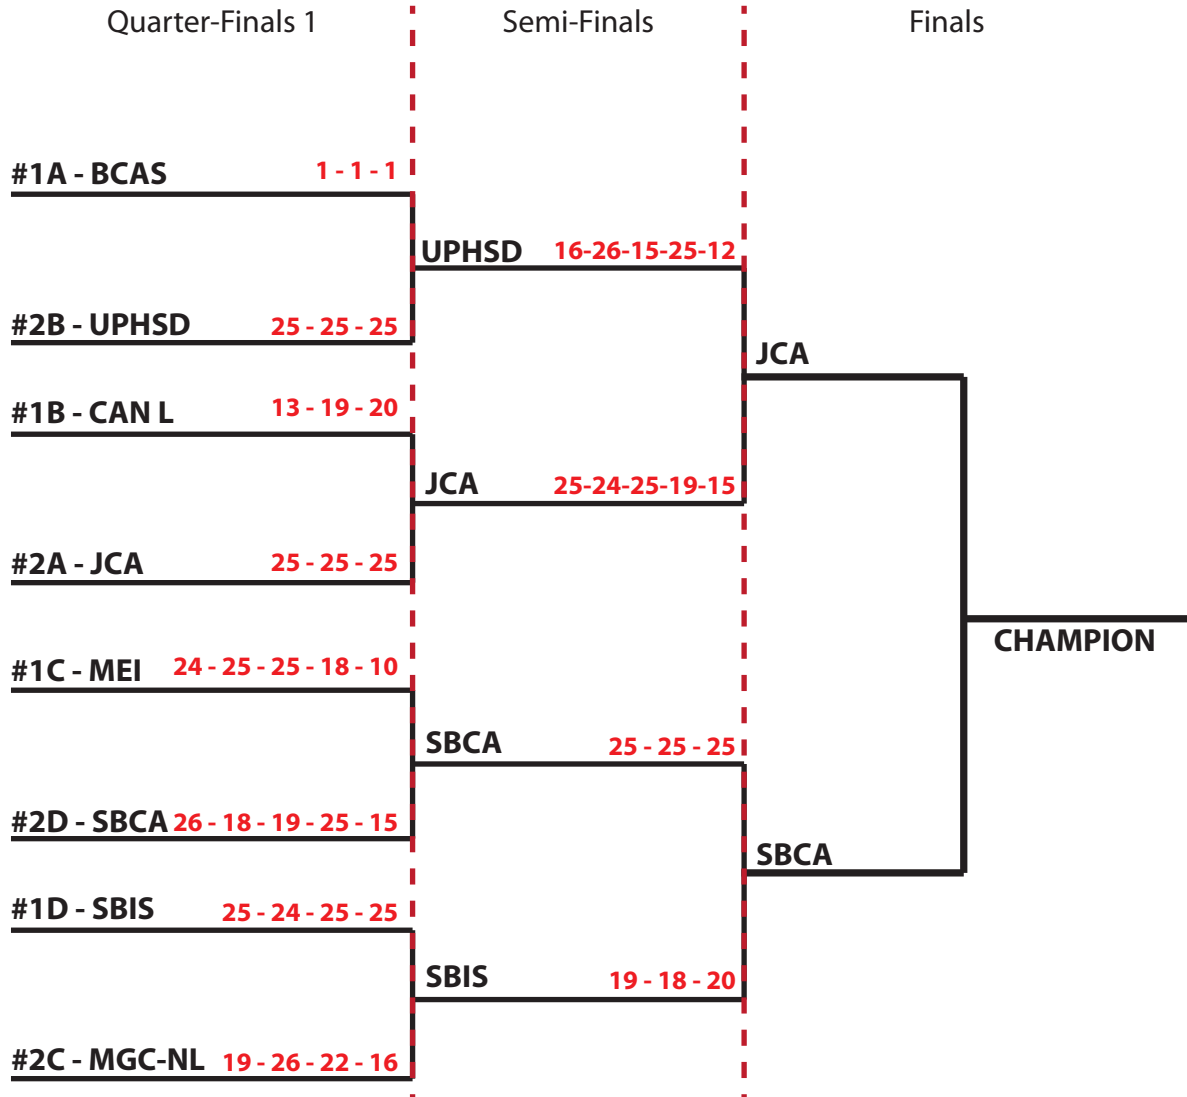

LEAGUE OF SOUTHERN MANILA SCHOOL

Brent International School Manila

Brentville Subd., Brgy. Mamplasan, Biñan, Laguna 4024 Philippines

☎ (+63 49) 544-5100 to 01 🦁 (+63 2) 779-5140 to 46 local 421 and 422

✉ activities@brent.edu.ph

LSMS Volleyball 2017

Upper School Girls Division II