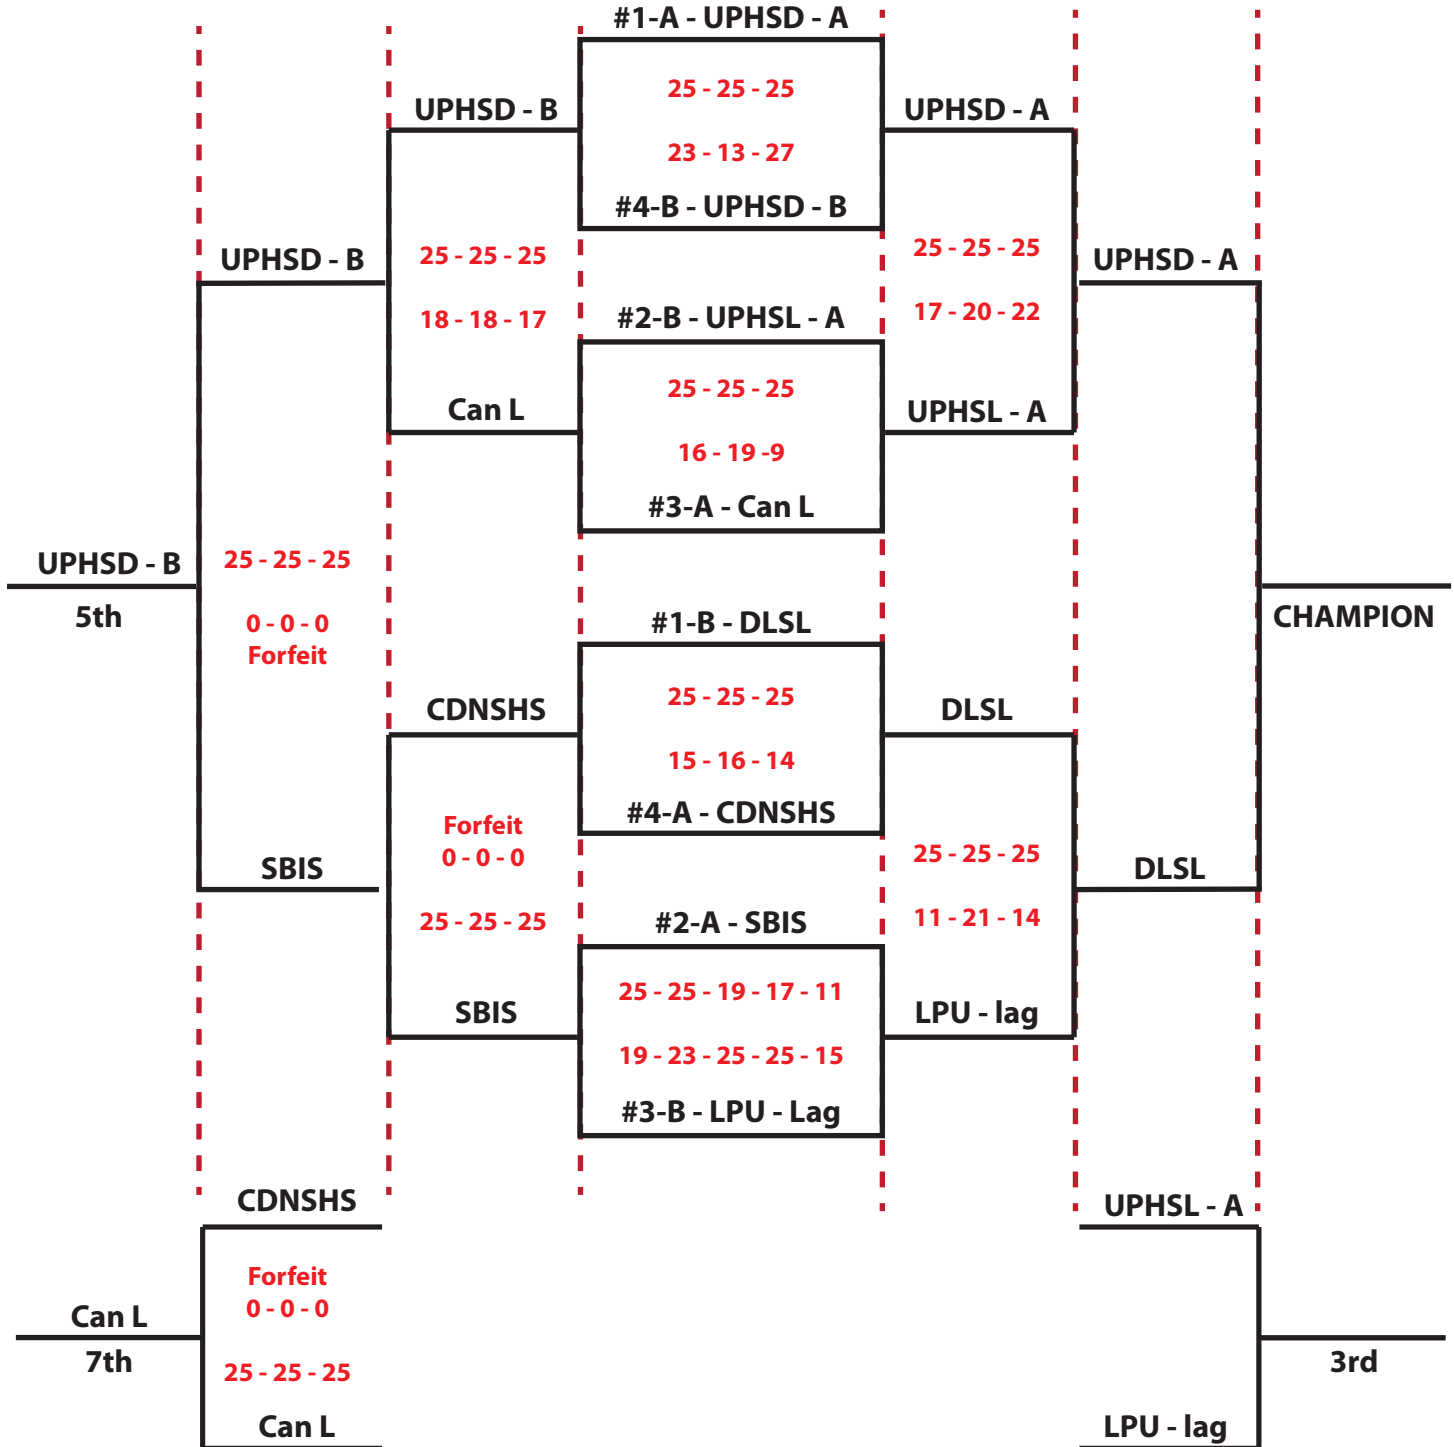

LEAGUE OF SOUTHERN MANILA SCHOOL

Brent International School Manila

Brentville Subd., Brgy. Mamplasan, Biñan, Laguna 4024 Philippines

☎ (+63 49) 544-5100 to 01 🏠 (+63 2) 779-5140 to 46 local 421 and 422

✉ activities@brent.edu.ph

LSMS Volleyball 2017

Upper School Boys Division I