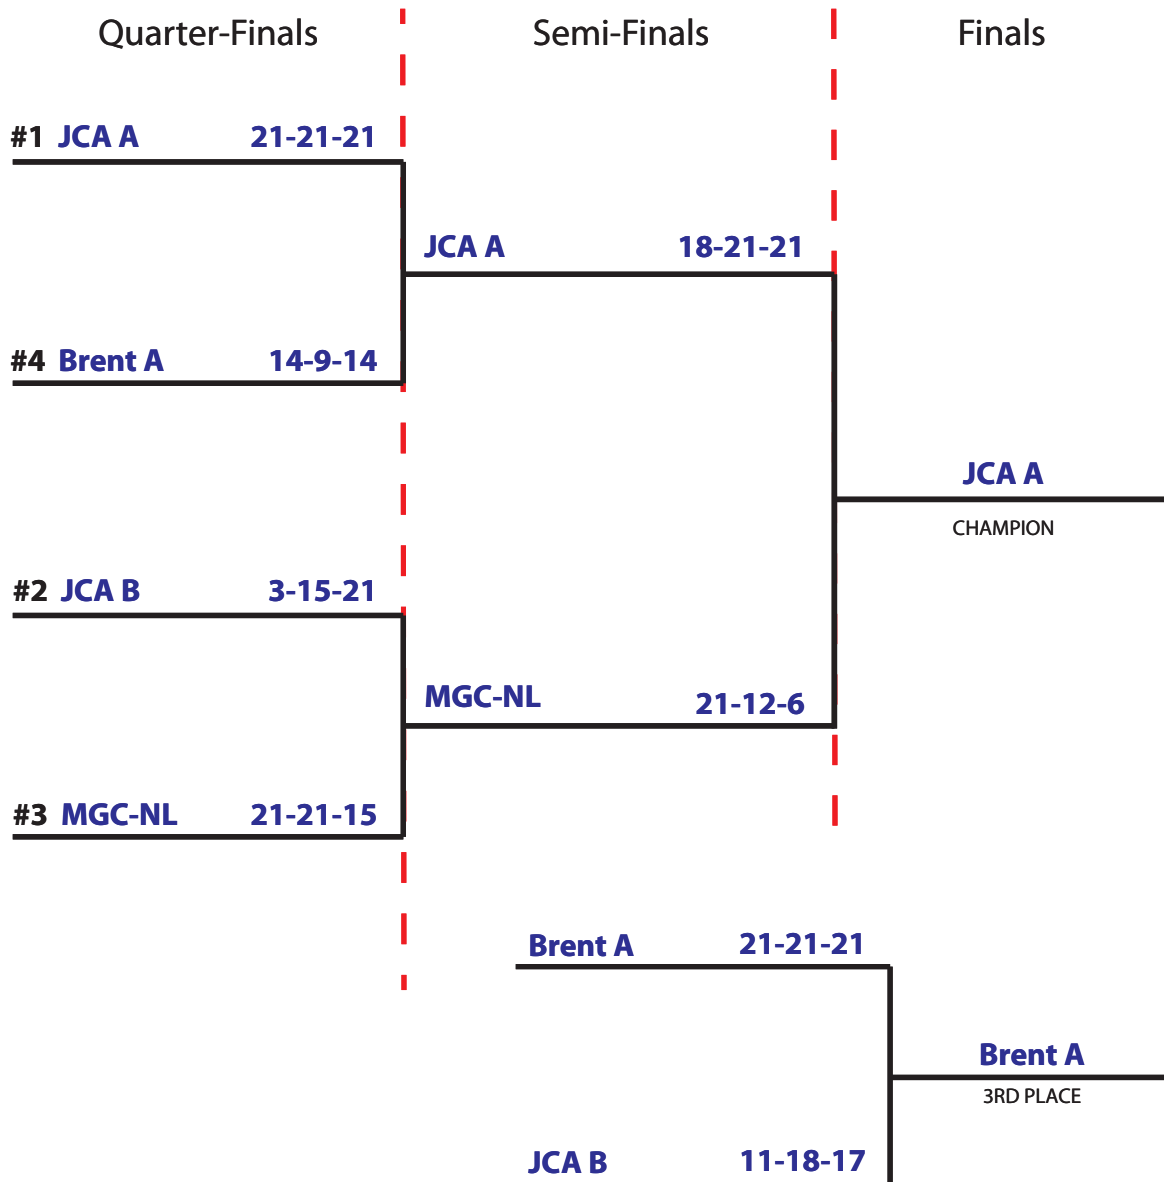

LEAGUE OF SOUTHERN MANILA SCHOOL

Brent International School Manila

Brentville Subd., Brgy. Mamplasan, Biñan, Laguna 4024 Philippines

☎ (+63 49) 511-4330 to 33 🌐 (+63 2) 779-5140 local 421 and 422

✉ activities@brent.edu.ph

LSMS BADMINTON PLAY-OFF 2016 - 2017

Upper School Boys

FINAL STANDING

- Champion: **Jubilee Christian Academy, Team A**
- Runner-Up: **Makati Gospel Christian–New Life Academy**
- 3rd Place: **Brent International School Manila, Team A**
- 4th Place: **Jubilee Christian Academy, Team B**