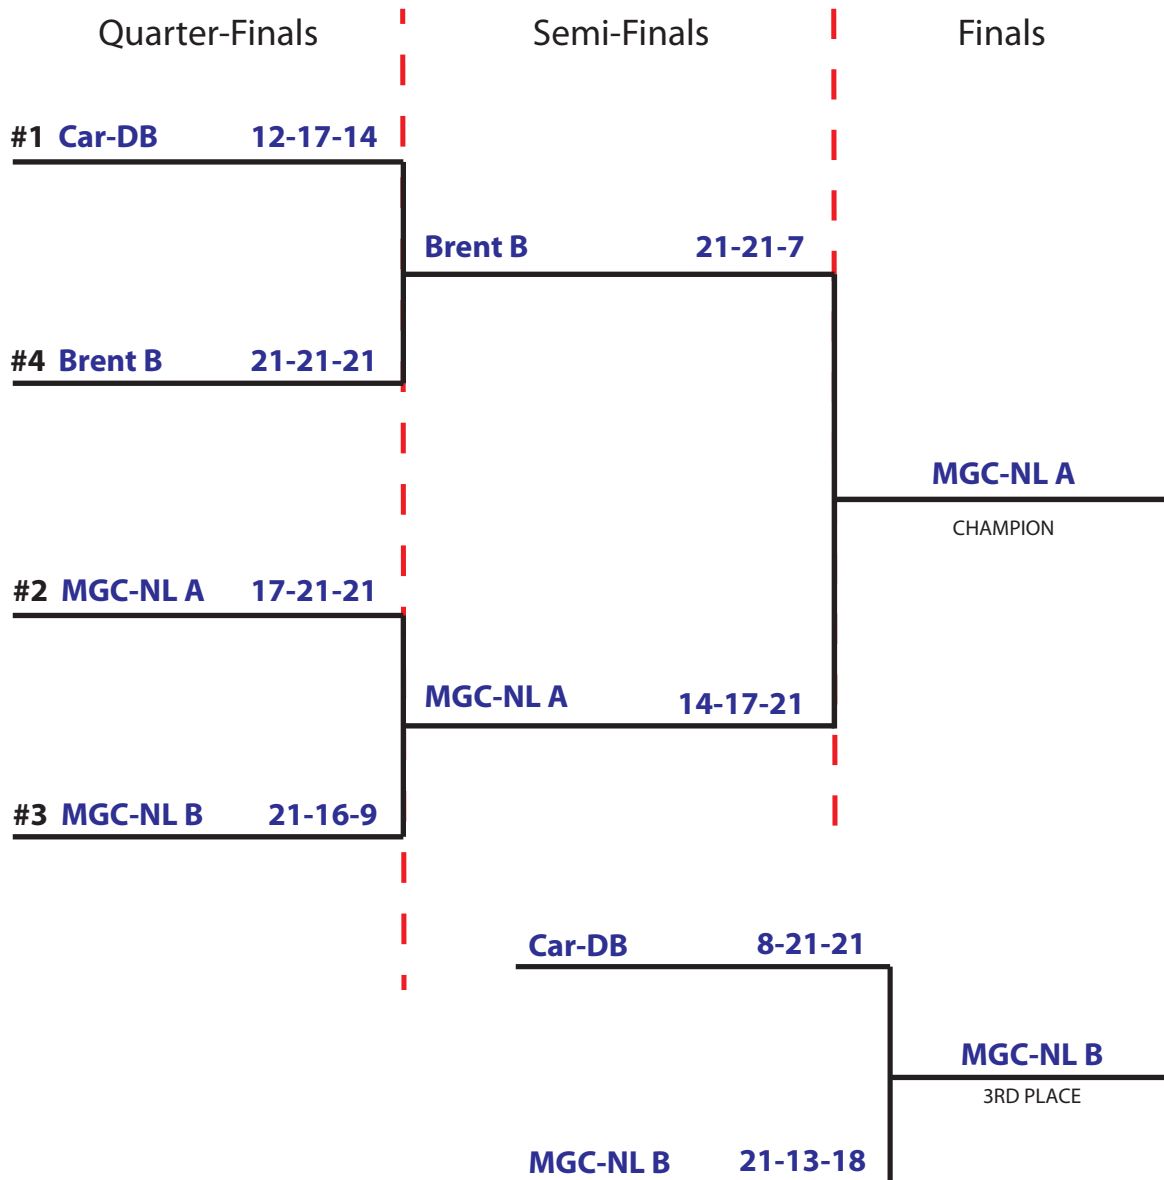

LEAGUE OF SOUTHERN MANILA SCHOOL

Brent International School Manila

Brentville Subd., Brgy. Mamplasan, Biñan, Laguna 4024 Philippines

☎ (+63 49) 511-4330 to 33 🌐 (+63 2) 779-5140 local 421 and 422

✉ activities@brent.edu.ph

LSMS BADMINTON PLAY-OFF 2016 - 2017

Middle School Boys

FINAL STANDING

Champion: **Makati Gospel Christian–New Life Academy, A**

Runner-Up: **Brent International School Manila, Team B**

3rd Place: **Makati Gospel Christian–New Life Academy, B**

4th Place: **Caritas Don Bosco**