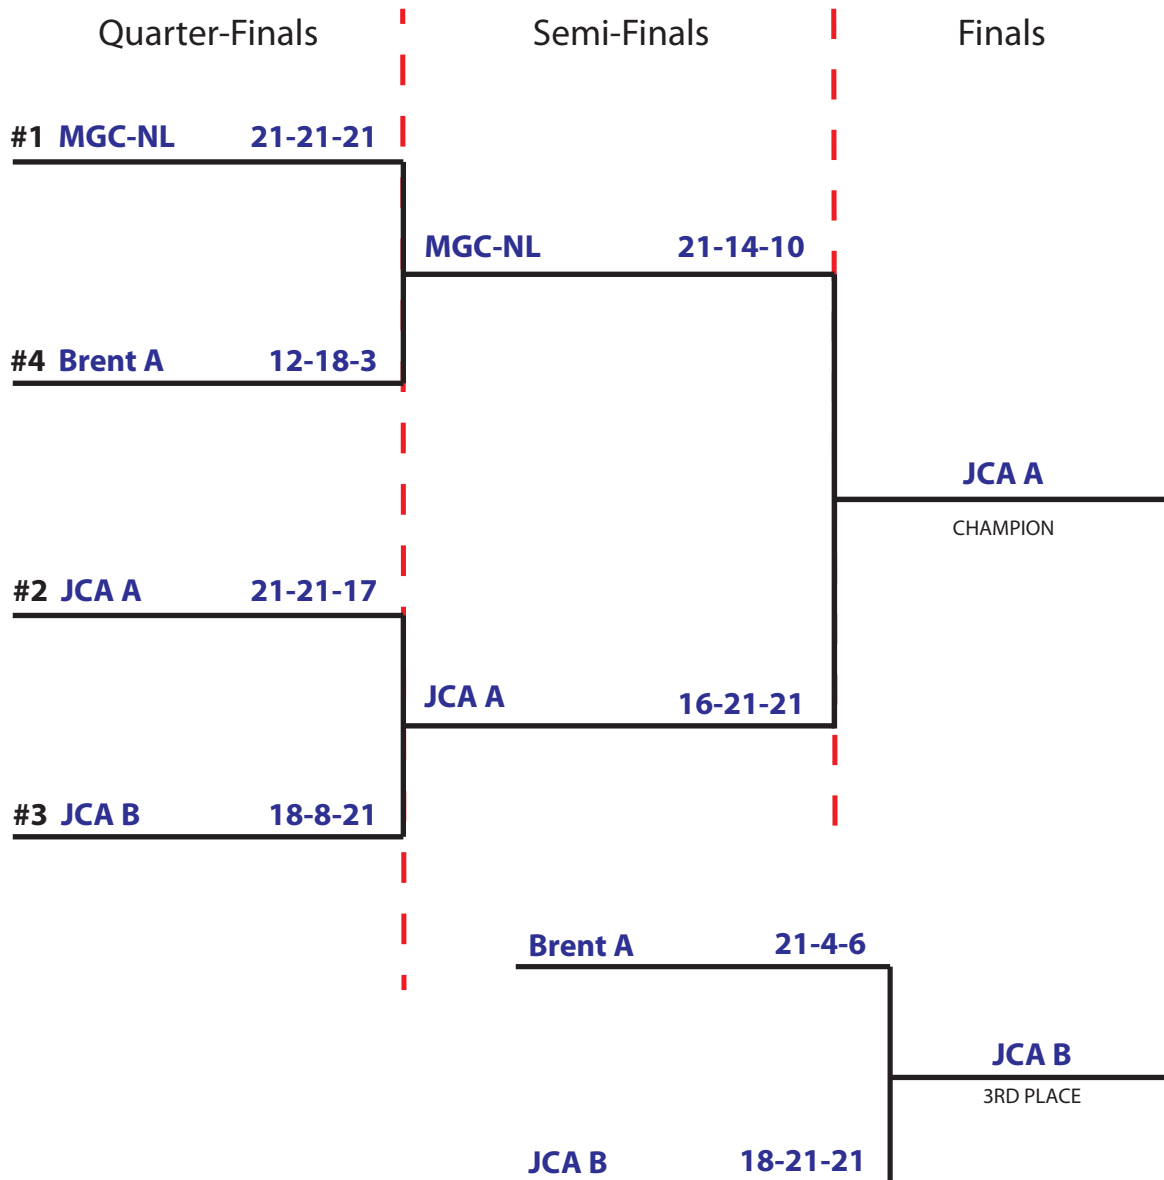

LEAGUE OF SOUTHERN MANILA SCHOOL

Brent International School Manila

Brentville Subd., Brgy. Mamplasan, Biñan, Laguna 4024 Philippines

☎ (+63 49) 511-4330 to 33 🌐 (+63 2) 779-5140 local 421 and 422

✉ activities@brent.edu.ph

LSMS BADMINTON PLAY-OFF 2016 - 2017

Upper School Girls

FINAL STANDING

Champion: **Jubilee Christian Academy, Team A**
Runner-Up: **Makati Gospel Christian–New Life Academy**
3rd Place: **Jubilee Christian Academy, Team B**
4th Place: **Brent International School Manila, Team A**