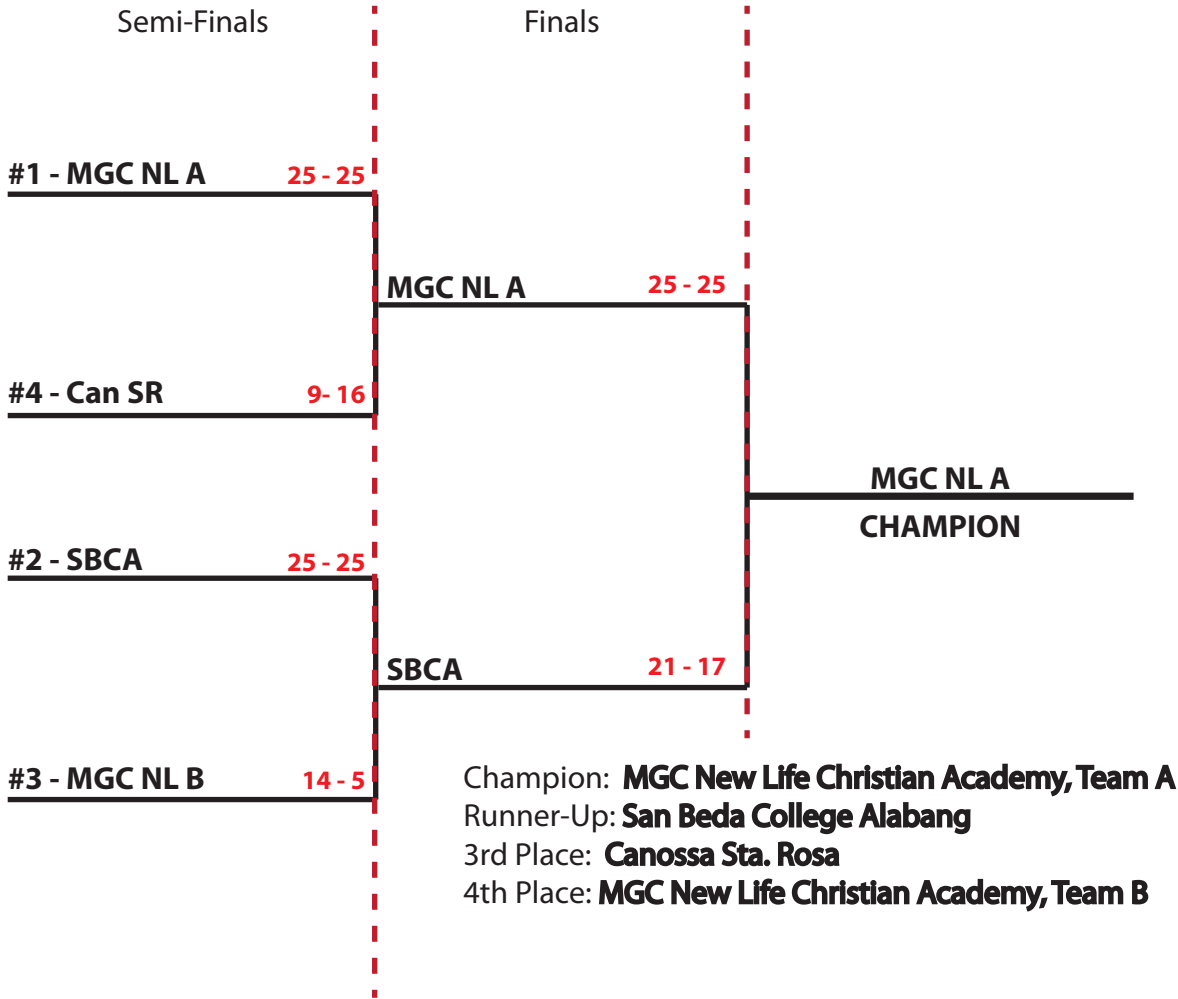

LEAGUE OF SOUTHERN MANILA SCHOOL

Brent International School Manila

Brentville Subd., Brgy. Mamplasan, Biñan, Laguna 4024 Philippines

☎ (+63 49) 511-4330 to 33 🌐 (+63 2) 779-5140 local 421 and 422

✉ activities@brent.edu.ph

LSMS Volleyball 2016

Middle School Girls 8

MOST VALUABLE PLAYER

Stefanie Gayle Uang, MGC NL

MYTHICAL TEAM

1. Stefanie Gayle Uang, MGC NL
2. Michelle Andrea Lim, MGC NL
3. Kate Abigail Hao Lin, MGC NL
4. Catrina Abiera, SBCA
5. Katrina Cecilla Vicente, SBCA
- 6.