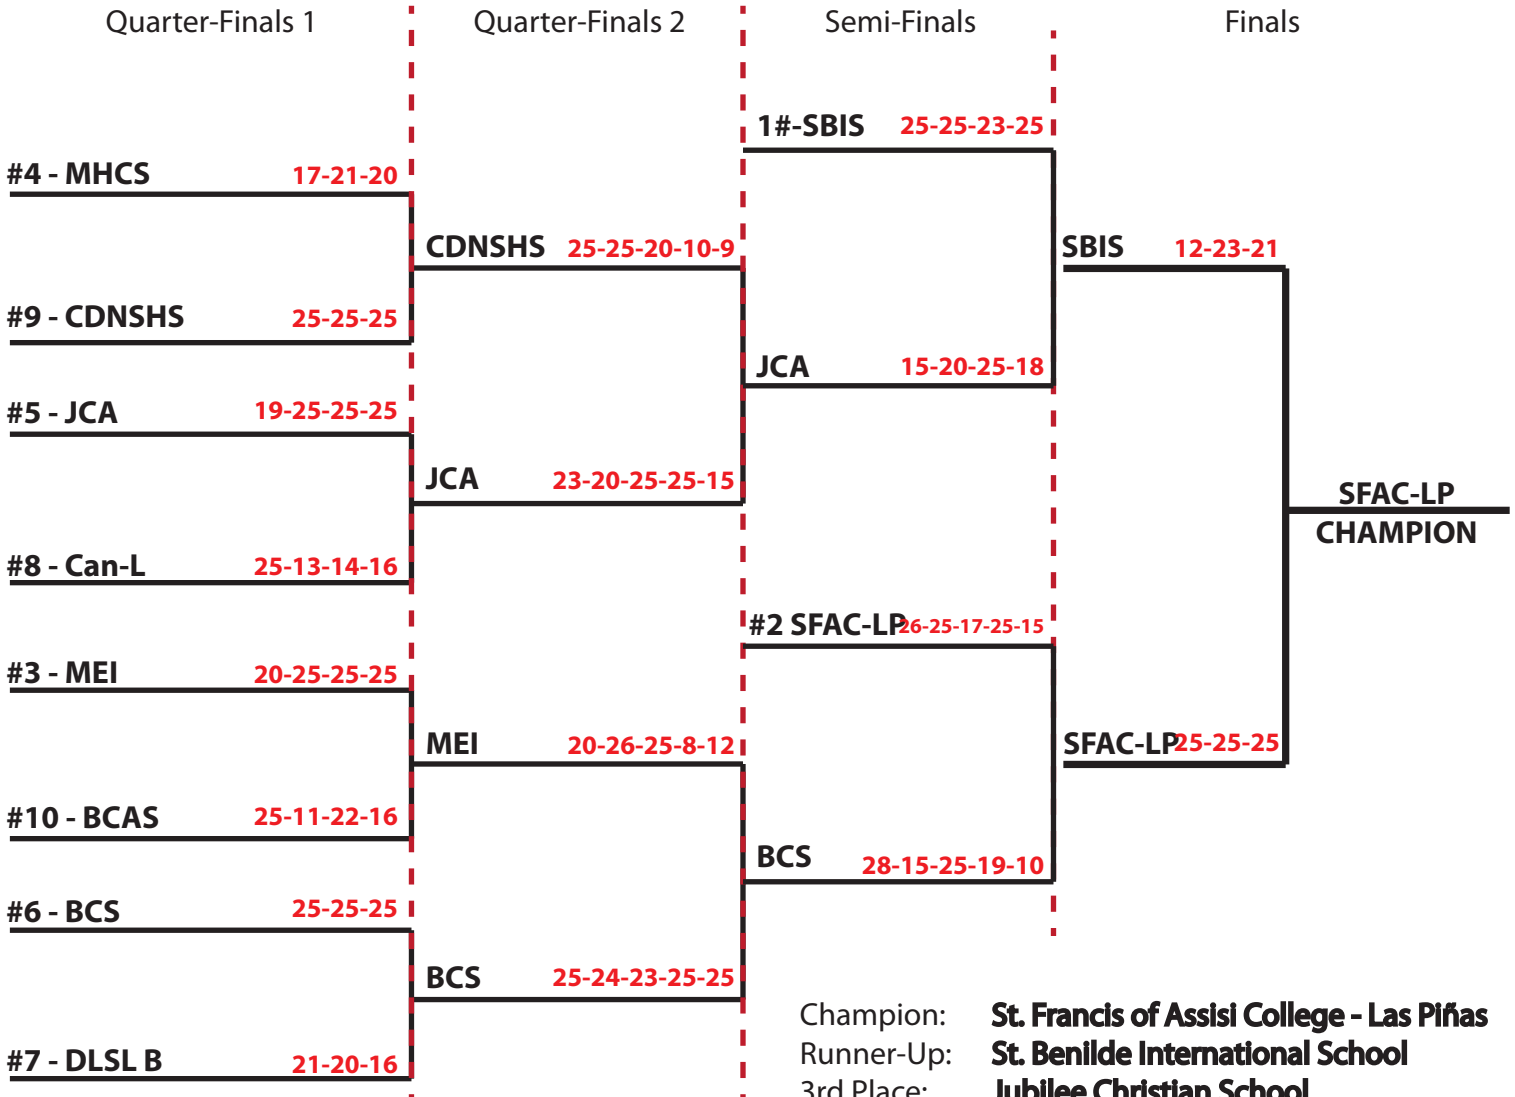

LEAGUE OF SOUTHERN MANILA SCHOOL

Brent International School Manila

Brentville Subd., Brgy. Mamplasan, Biñan, Laguna 4024 Philippines

☎ (+63 49) 511-4330 to 33 ☎ (+63 2) 779-5140 local 421 and 422

✉ activities@brent.edu.ph

LSMS Volleyball 2016

Upper School Girls Division II

Champion: **St. Francis of Assisi College - Las Piñas**
Runner-Up: **St. Benilde International School**
3rd Place: **Jubilee Christian School**
4th Place: **Batangas Christian School**

MOST VALUABLE PLAYER

Jan Lauren A. Cabrera, SFAC-LP

MYTHICAL TEAM

1. Jan Lauren A. Cabrera, SFAC-LP
2. Natahlia Avie C. Gonzales, SFAC-LP
3. April Rose Marcial, SBIS
4. Alyssa Porcadilla, SBIS
5. Seth Young, JCA
6. Mara Tesara, BCS