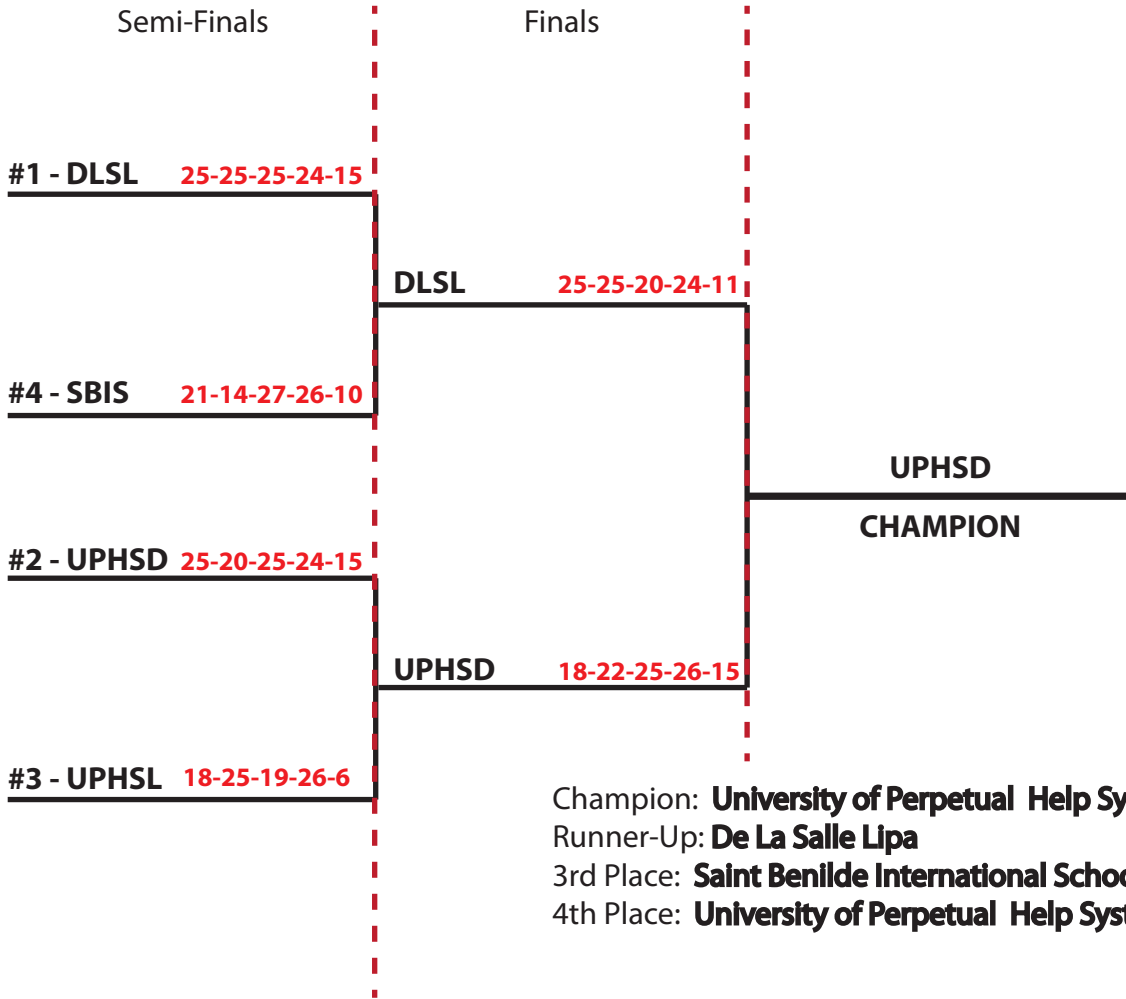

LEAGUE OF SOUTHERN MANILA SCHOOL

Brent International School Manila

Brentville Subd., Brgy. Mamplasan, Biñan, Laguna 4024 Philippines

☎ (+63 49) 511-4330 to 33 🌐 (+63 2) 779-5140 local 421 and 422

✉ activities@brent.edu.ph

LSMS Volleyball 2016

Upper School Boys Division I

MOST VALUABLE PLAYER

Gabriel EJ Casaña, UPHSD

MYTHICAL TEAM

1. Gabriel EJ Casaña, UPHSD
2. Kirth Rosos, UPHSD
3. John Mark Ronquillo, DLSL
4. Arnel Aguilar, DLSL
5. Joshua Ramilo, SBIS
6. Amiel Klyde Obay, UPHSL