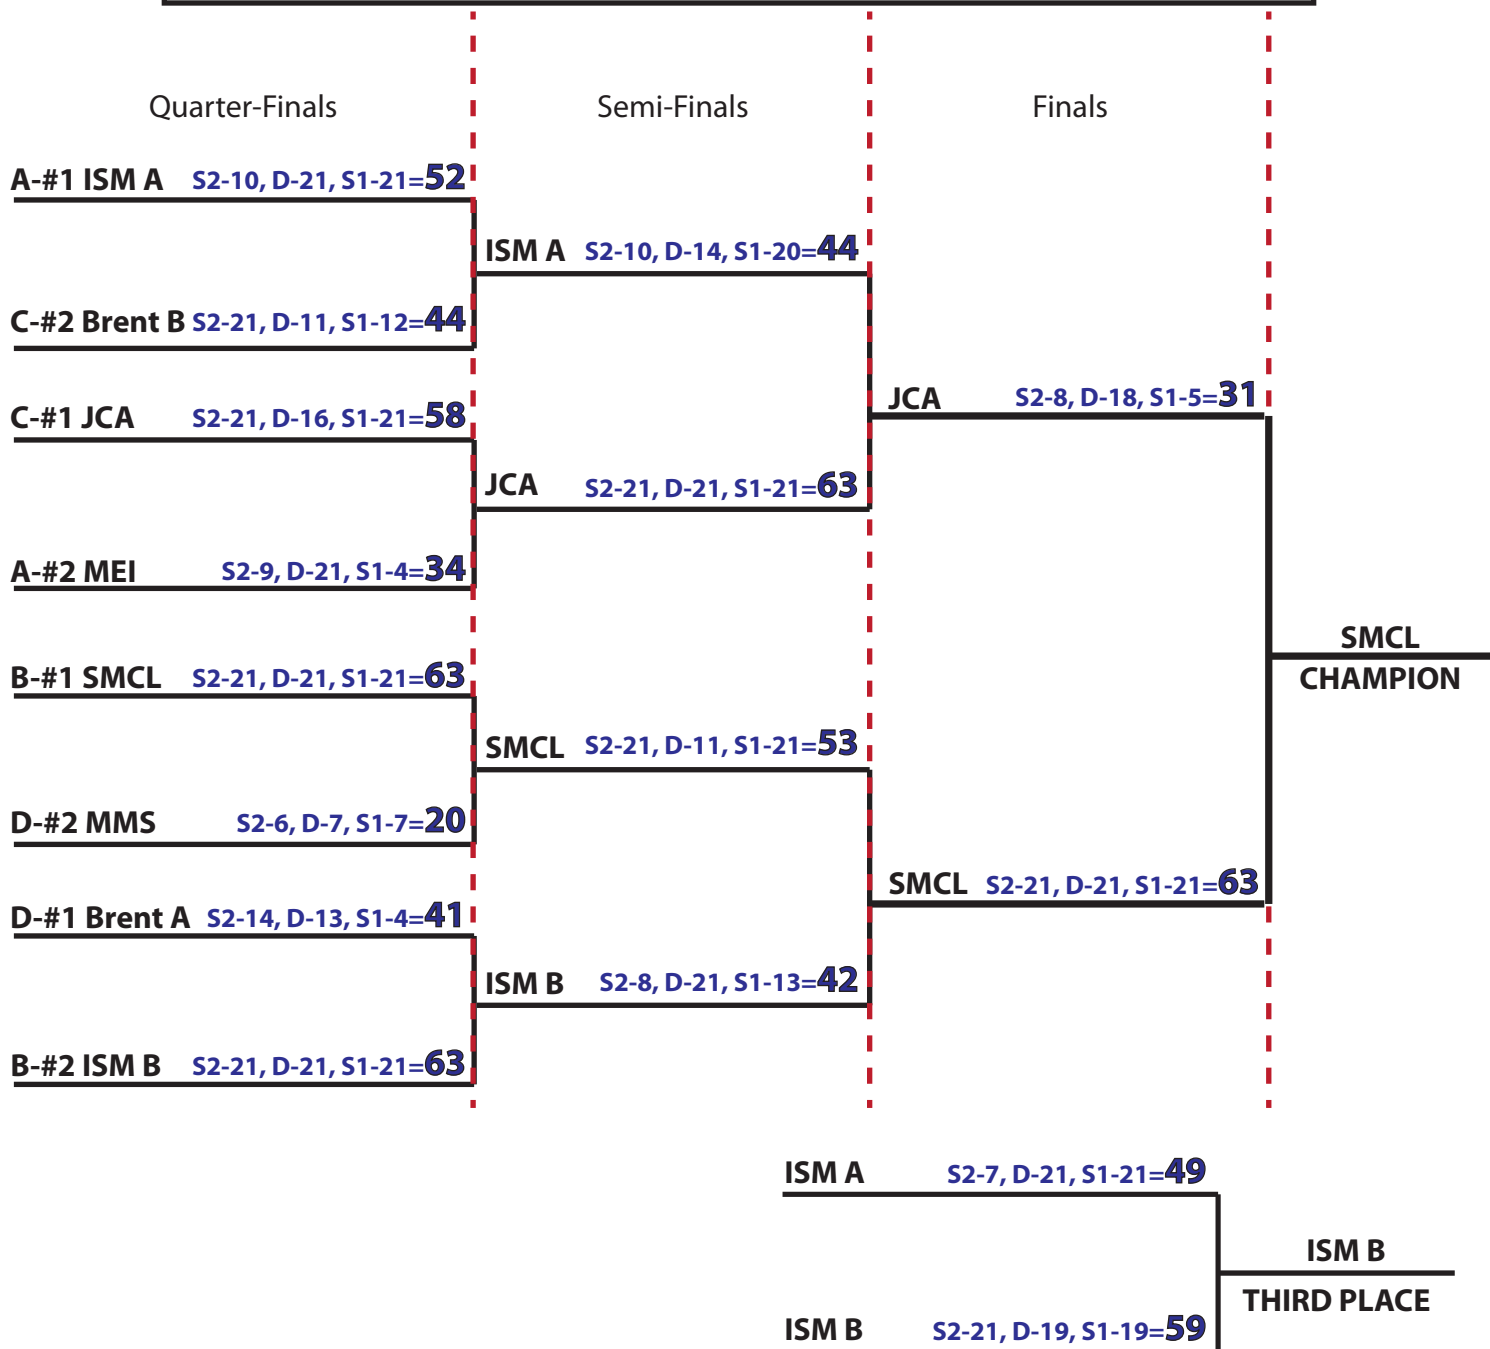

LEAGUE OF SOUTHERN MANILA SCHOOL

Brent International School Manila
Brentville Subd., Brgy. Mamplasan, Biñan, Laguna 4024 Philippines
☎ (+63 49) 511-4330 to 33 🌐 (+63 2) 779-5140 local 421 and 422
✉ activities@brent.edu.ph

LSMS Badminton 2016

Upper School Boys

Champion: **St. Michael's College of Laguna**
Runner-Up: **Jubilee Christian Academy**
3rd Place: **International School Manila, Team B**
4th Place: **International School Manila, Team A**