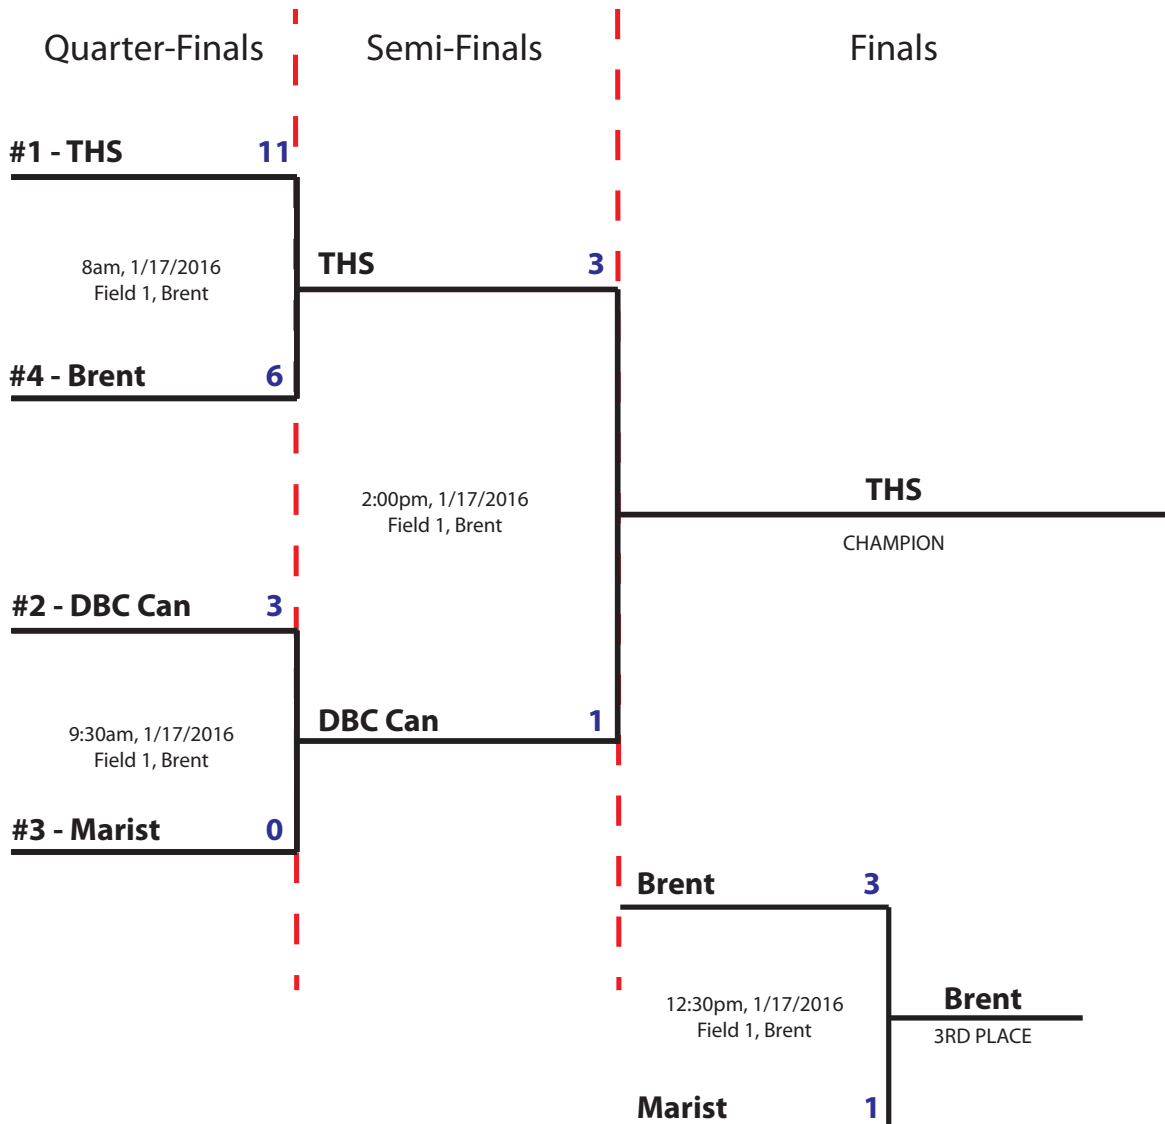

LSMS SOCCER PLAY-OFF 2015 - 2016

Boys Under 16 - Division I

FINAL STANDING

Champion: **Tanauan High School**
Runner-Up: **Don Bosco Canlubang**
3rd Place: **Brent International School Manila**
4th Place: **Marist School**