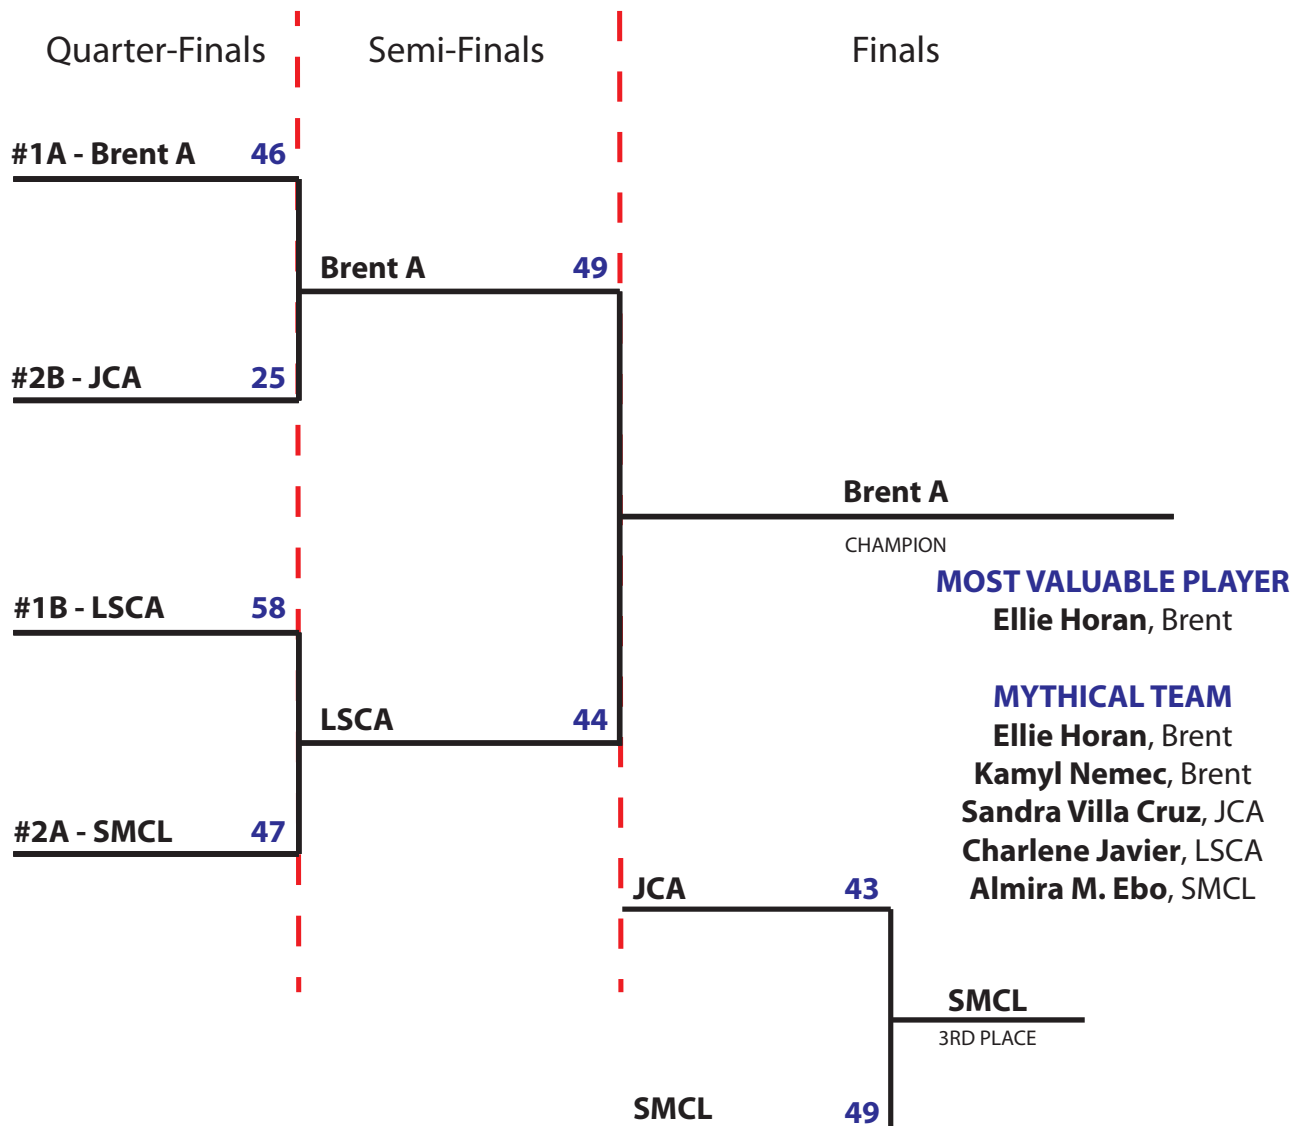

LEAGUE OF SOUTHERN MANILA SCHOOL

Brent International School Manila

Brentville Subd., Brgy. Mamplasan, Biñan, Laguna 4024 Philippines

☎ (+63 49) 511-4330 to 33 🌐 (+63 2) 779-5140 local 421 and 422

✉ activities@brent.edu.ph

LSMS BASKETBALL PLAY-OFF 2015 - 2016

Upper School Girls

FINAL STANDING

Champion: **Brent International School Manila**
Runner-Up: **La Salle College Antipolo**
3rd Place: **St. Michael's College of Laguna**
4th Place: **Jubilee Christian Academy**