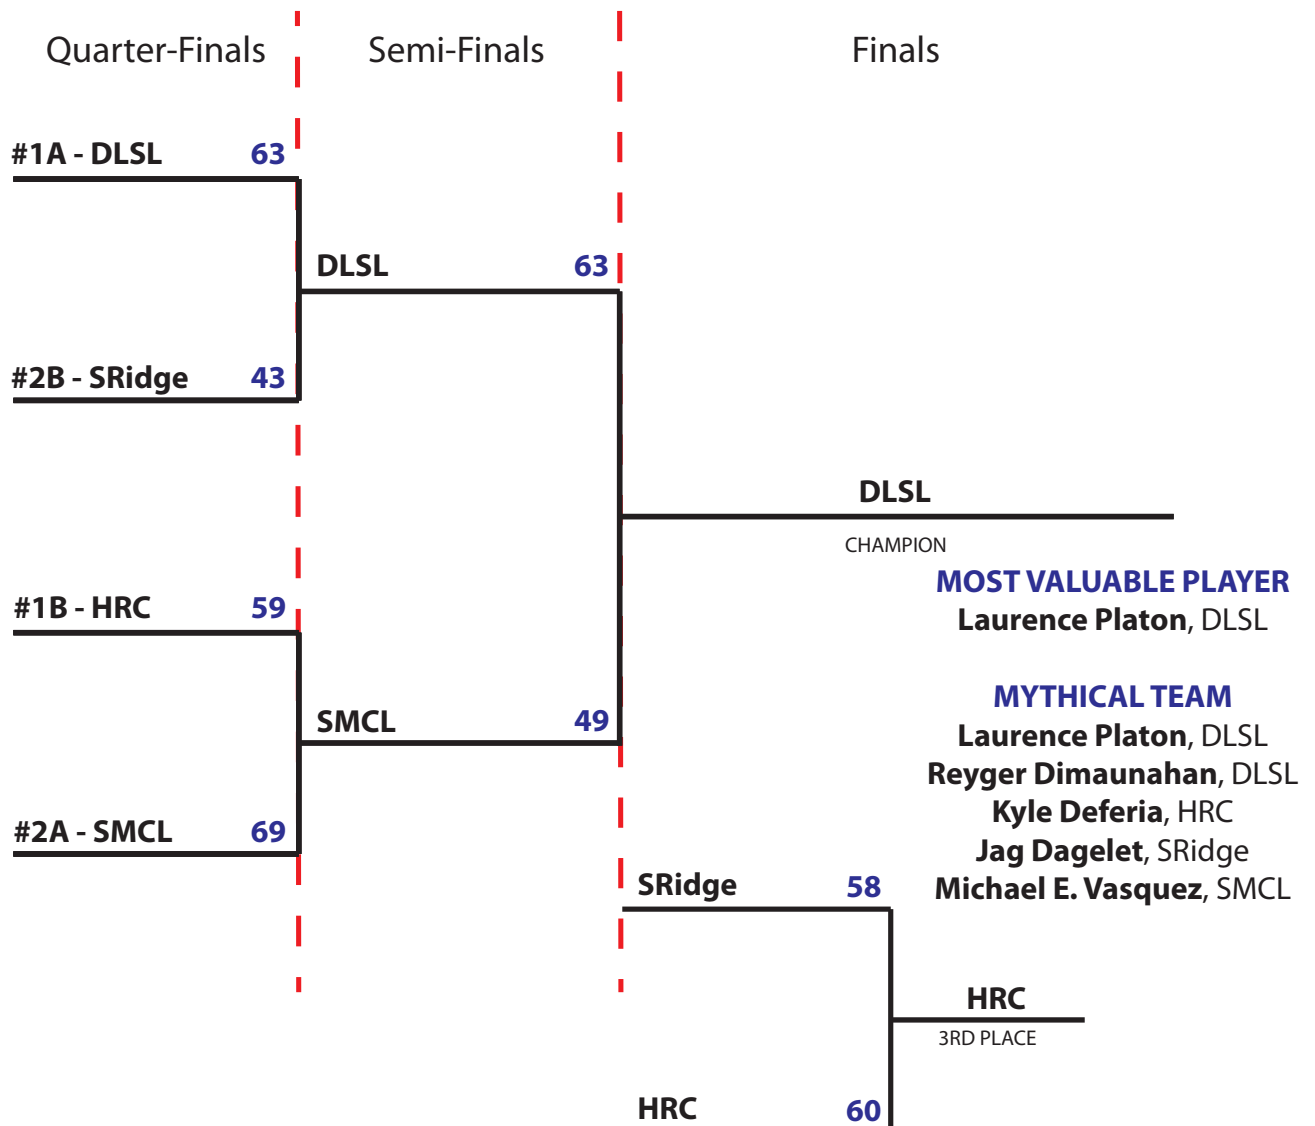

LEAGUE OF SOUTHERN MANILA SCHOOL

Brent International School Manila

Brentville Subd., Brgy. Mamplasan, Biñan, Laguna 4024 Philippines

☎ (+63 49) 511-4330 to 33 ☎ (+63 2) 779-5140 local 421 and 422

✉ activities@brent.edu.ph

LSMS BASKETBALL PLAY-OFF 2015 - 2016

Upper School Boys - Division II

FINAL STANDING

Champion: **De La Salle Lipa**
Runner-Up: **St. Michael's Colleges of Laguna**
3rd Place: **Holy Rosary College**
4th Place: **Southridge School**