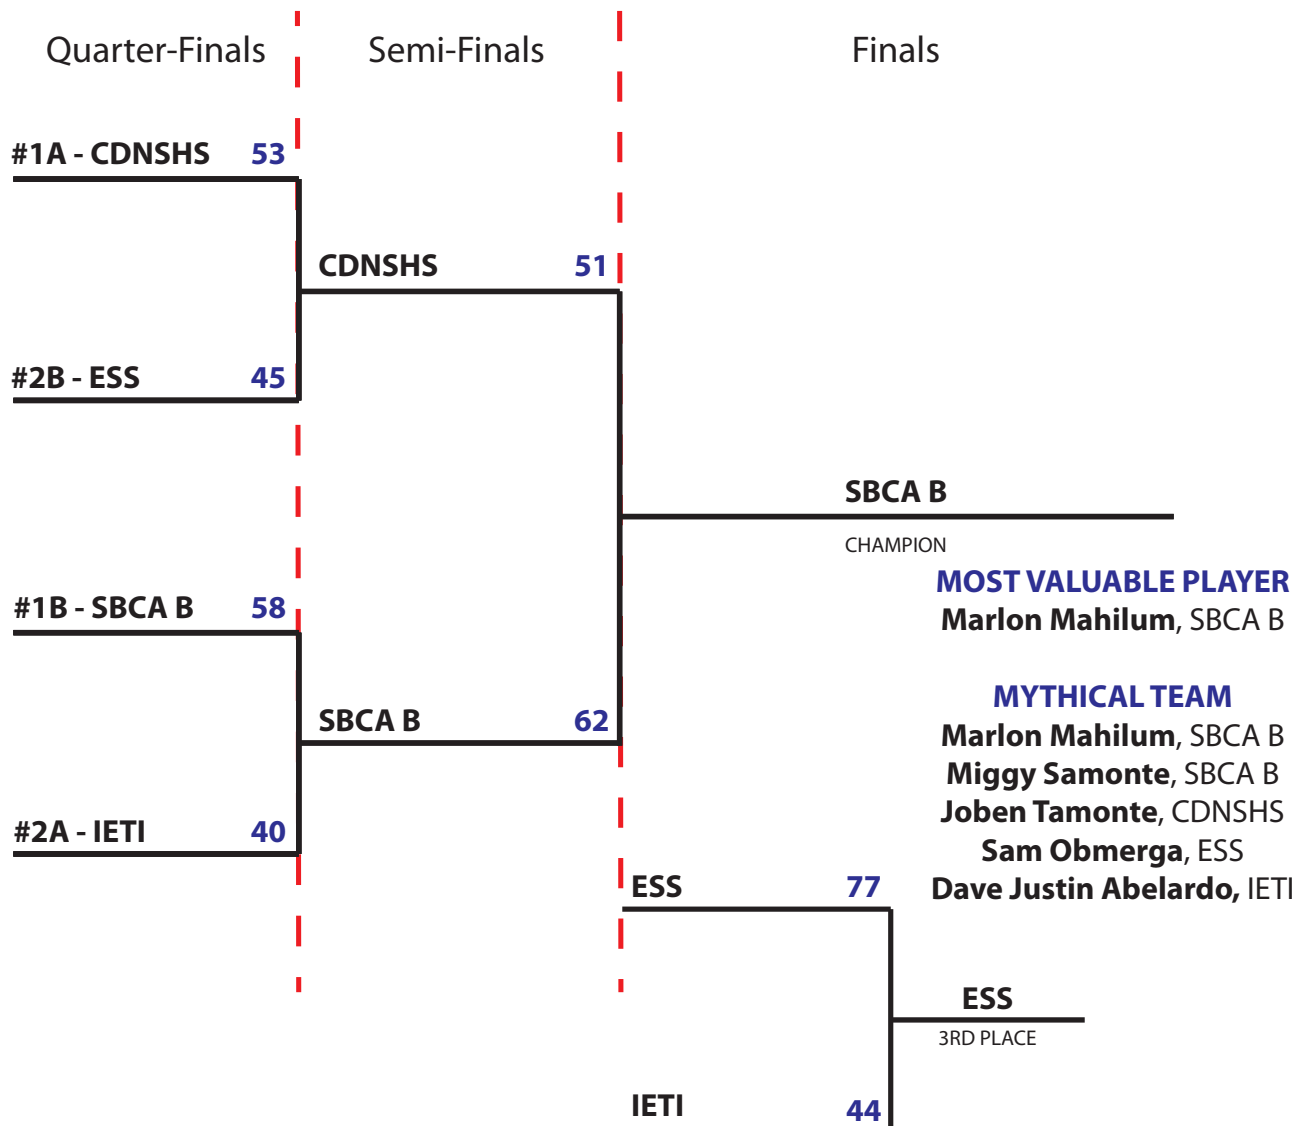

LEAGUE OF SOUTHERN MANILA SCHOOL

Brent International School Manila

Brentville Subd., Brgy. Mamplasan, Biñan, Laguna 4024 Philippines

☎ (+63 49) 511-4330 to 33 🌐 (+63 2) 779-5140 local 421 and 422

✉ activities@brent.edu.ph

LSMS BASKETBALL PLAY-OFF 2015 - 2016

Upper School Boys - Division III

FINAL STANDING

Champion: **San Beda College Alabang, Team B**

Runner-Up: **Casa del Niño Science High School**

3rd Place: **Elizabeth Seton School**

4th Place: **Integrated Electronic Technology Institute**