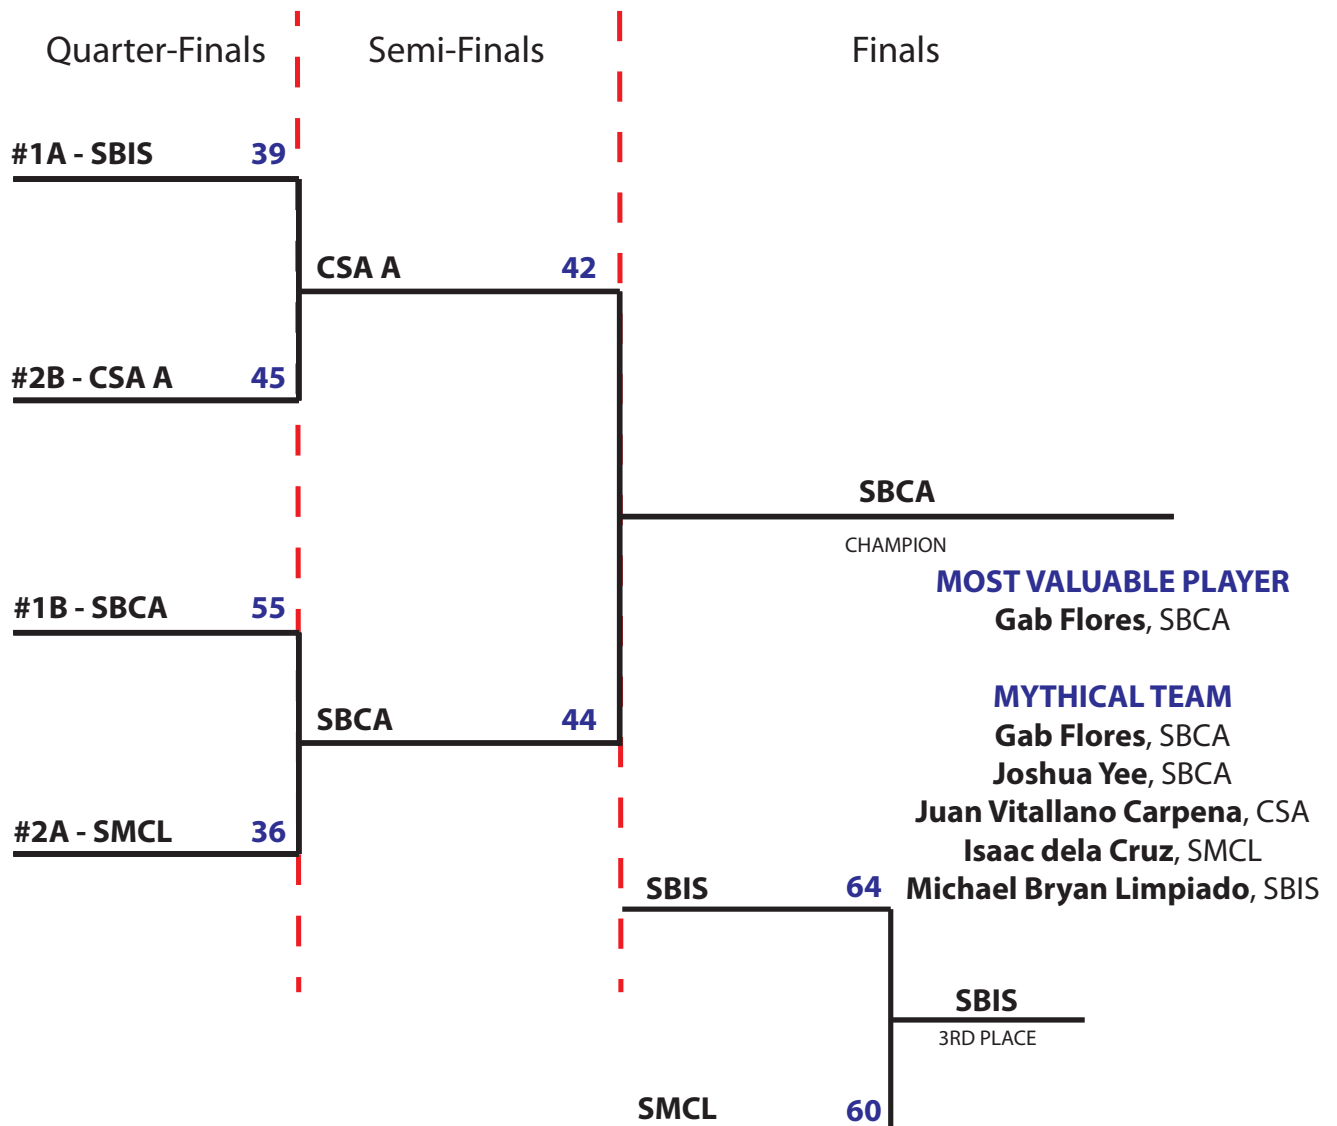

LSMS BASKETBALL PLAY-OFF 2015 - 2016

Middle School Boys 8

FINAL STANDING

Champion: **San Beda College Alabang**

Runner-Up: **Colegio San Agustin - Biñan**

3rd Place: **St. Benilde International School**

4th Place: **St. Michael's College of Laguna**