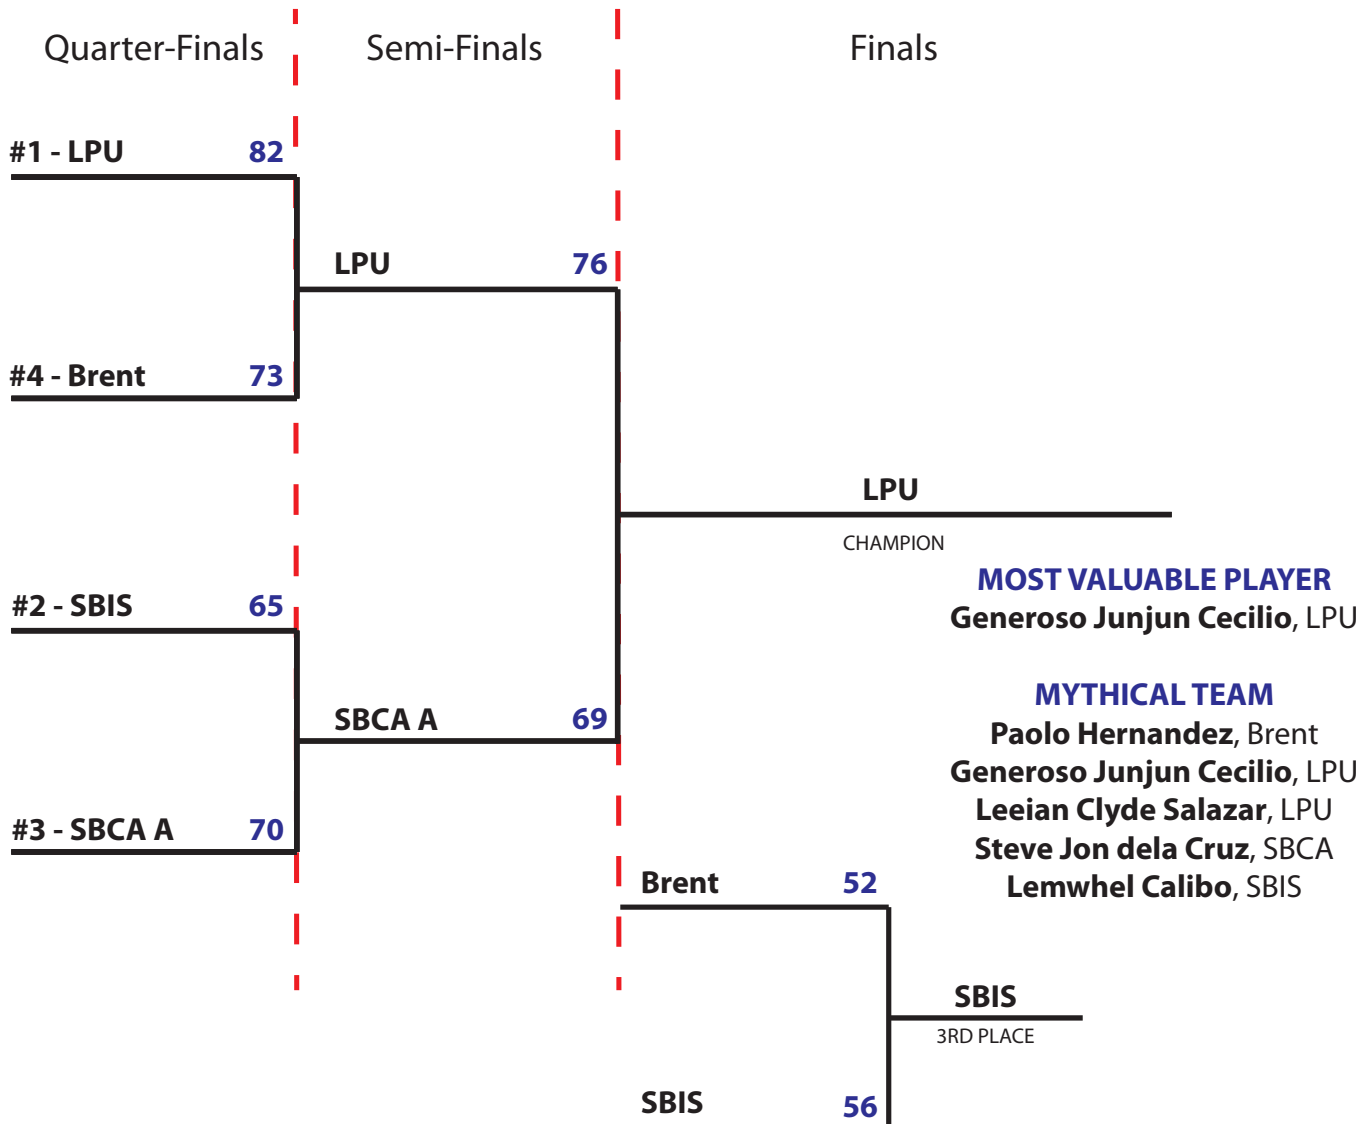

LSMS BASKETBALL PLAY-OFF 2015 - 2016

Upper School Boys - Division I

FINAL STANDING

Champion: **Lyceum of the Philippines Cavite**
 Runner-Up: **San Beda College Alabang**
 3rd Place: **St. Benilde International School**
 4th Place: **Brent International School Manila**