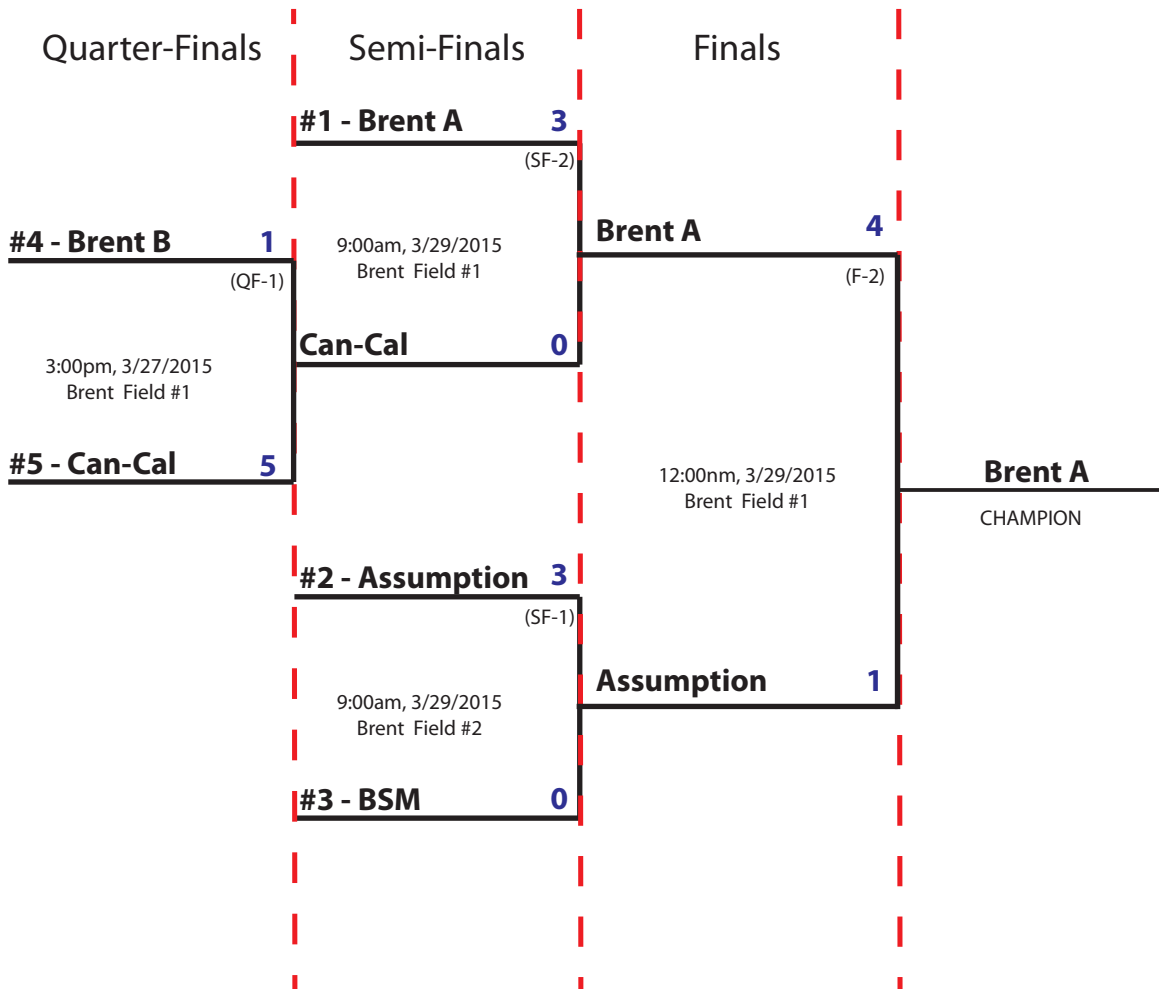

LEAGUE OF SOUTHERN MANILA SCHOOL

Brent International School Manila

Brentville Subd., Brgy. Mamplasan, Biñan, Laguna 4024 Philippines

☎ (+63 49) 511-4330 to 33 ☎ (+63 2) 779-5140 local 421 and 422

✉ activities@brent.edu.ph

LSMS 18U SOCCER PLAY-OFF 2015

GIRLS DIVISION