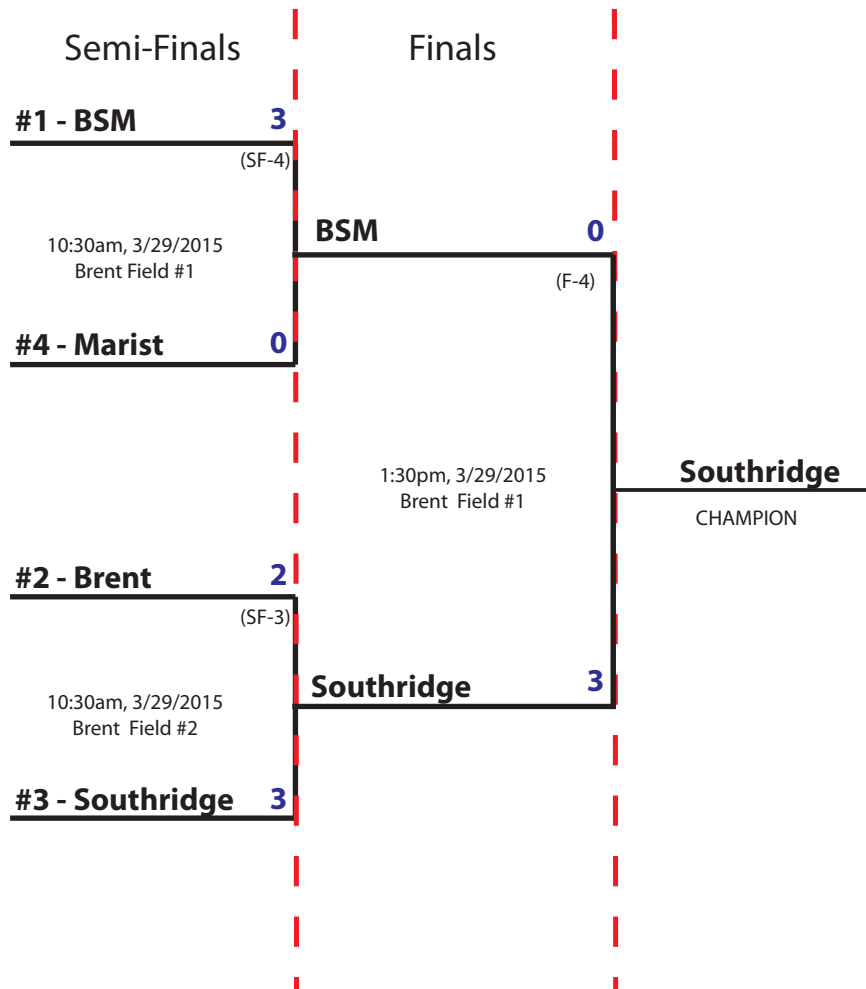

LSMS 18U SOCCER PLAY-OFF 2015

BOYS DIVISION

FINAL STANDING

- Champion: **PAREF Southridge School**
- Runner-Up: **British School Manila**
- 3rd Place: **Brent International School Manila**
- 4th Place: **Marist School**