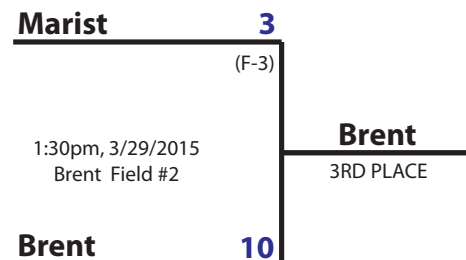

FINAL STANDING

- Champion: **PAREF Southridge School**
- Runner-Up: **British School Manila**
- 3rd Place: **Brent International School Manila**
- 4th Place: **Marist School**